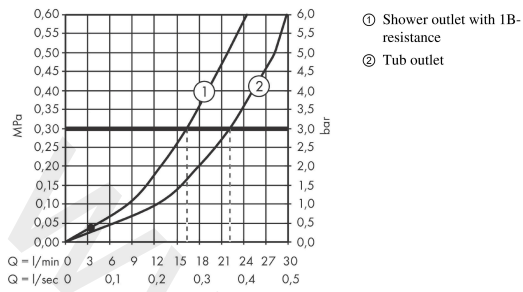

Metropol

Single lever bath mixer for exposed installation with lever handle

Finish: **Brushed Black Chrome** Article Number: **32540347**

Description

product features

- 2 functions
- projection: 180 mm
- centre distance: 150 ± 12 mm
- spray type mixer: normal spray
- maximum flow rate at 3 bar: 22 l/min
- ceramic cartridge
- temperature limitation adjustable
- diverter with automatic resetting
- suitable for continuous flow water heaters
- connection dimension: DN15
- connection type: s-shaped connections
- wall-mounted
- min. operating pressure: 1 bar
- max. operating pressure: 10 bar

Technology

Product image

Scale drawing

Metropol

Single lever bath mixer for exposed installation with lever handle

Finish: **Brushed Black Chrome** Article Number: **32540347**

Flowchart

www.divapor.com