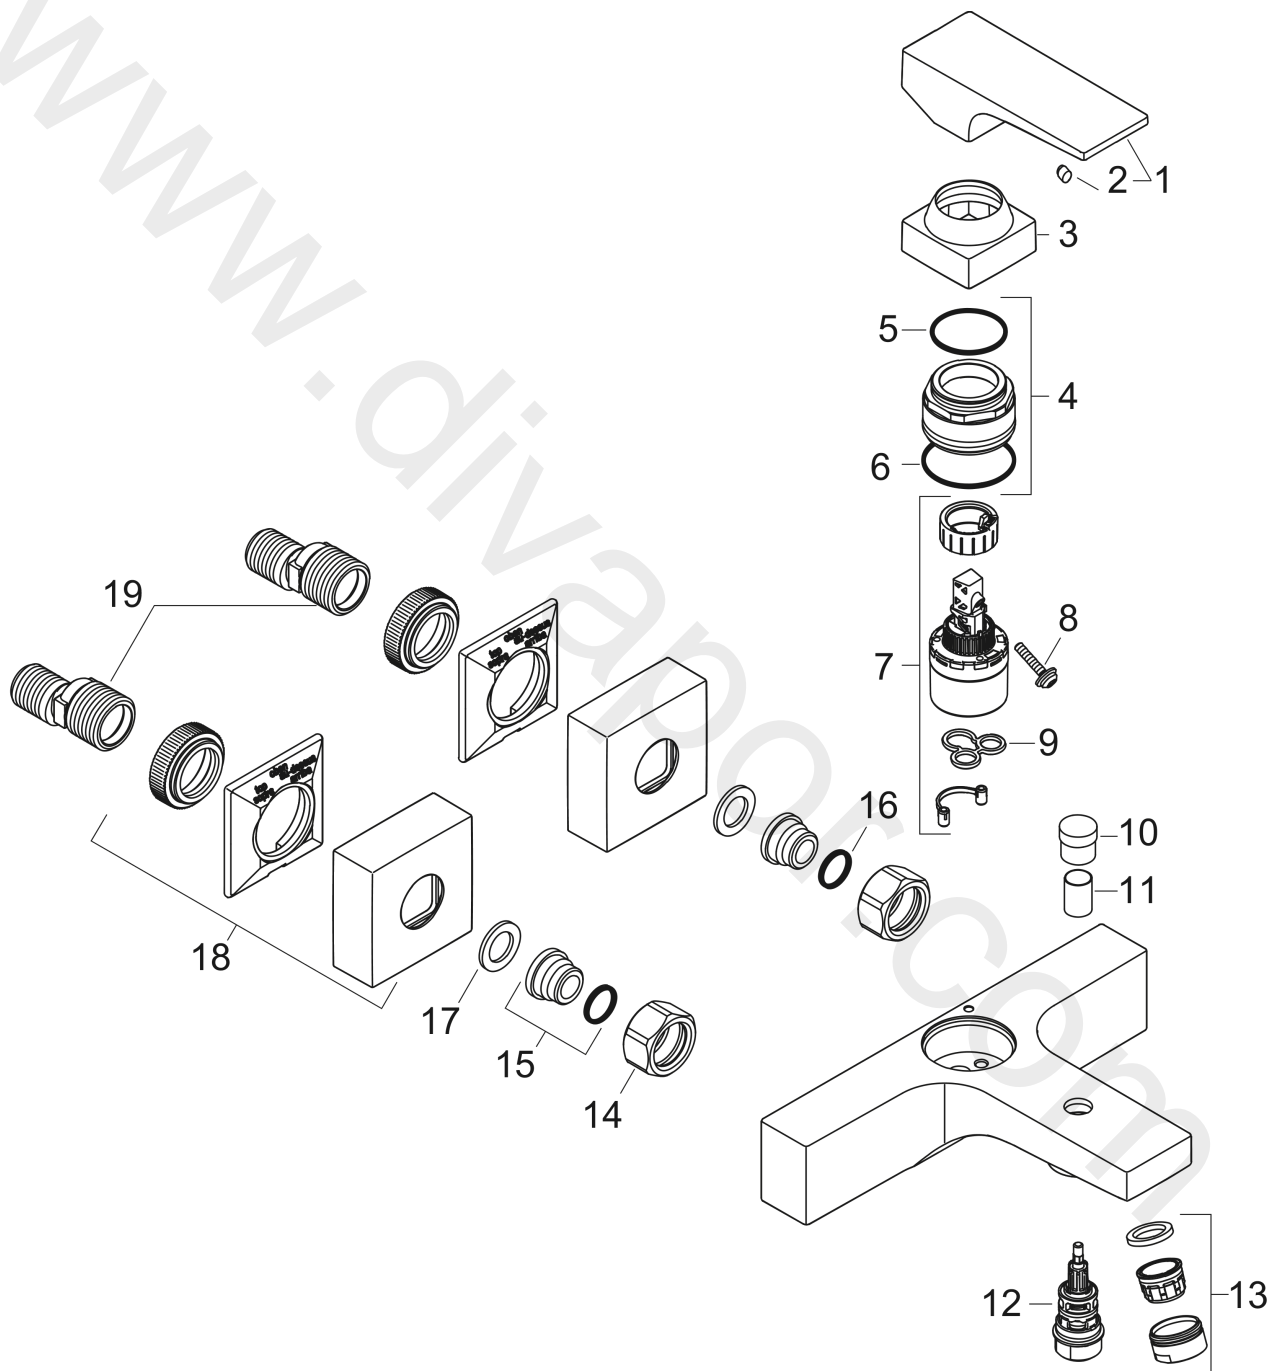

Metropol

Single lever bath mixer for exposed installation with lever handle

Finish: **Brushed Black Chrome** Article Number: **32540347**

Description

product features

- 2 functions
- projection: 180 mm
- centre distance: 150 ± 12 mm
- spray type mixer: normal spray
- maximum flow rate at 3 bar: 22 l/min
- ceramic cartridge
- temperature limitation adjustable
- diverter with automatic resetting
- suitable for continuous flow water heaters
- connection dimension: DN15
- connection type: s-shaped connections
- wall-mounted
- min. operating pressure: 1 bar
- max. operating pressure: 10 bar

Technology

Product image

Scale drawing

Metropol

Single lever bath mixer for exposed installation with lever handle

Finish: **Brushed Black Chrome** Article Number: **32540347**

Flowchart

www.divapor.com

Metropol

Single lever bath mixer for exposed installation with lever handle

Finish: **Brushed Black Chrome** Article Number: **32540347**

Exploded Drawing

Year of production: >03/20

Metropol

Single lever bath mixer for exposed installation with lever handle

Finish: **Brushed Black Chrome** Article Number: **32540347**

Spare part list

Year of production: >03/20

Pos.	Description	Article Number	Price	PU
1	handle	93075340	£ 96,00	1
2	screw cover	96338000	£ 3,30	1
3	flange	93078340	£ 33,00	1
4	nut	93079000	£ 64,00	1
5	O-Ring 30x2	98186000	£ 3,30	1
6	O-ring 33x1,5	98164000	£ 3,30	1
7	cartridge, assy	92730000	£ 35,00	1
8	locking screw for handle	95140000	£ 6,10	1
9	seal	95008000	£ 9,00	1
10	diverter knob	97981340	£ 33,00	1
11	sleeve	97979340	£ 25,00	1
12	selector	97978000	£ 64,00	1
13	aerator M24x1 (30 l/min)	96512340	£ 25,00	1
14	set of nuts	96157340	£ 51,00	1
15	connecting thread	97220000	£ 16,10	1
16	O-ring 15x2	98163000	£ 3,30	1
17	filter packing	96922000	£ 9,00	1
18	escutcheon	93077340	£ 76,00	1
19	set of S-unions	94140007	-	1