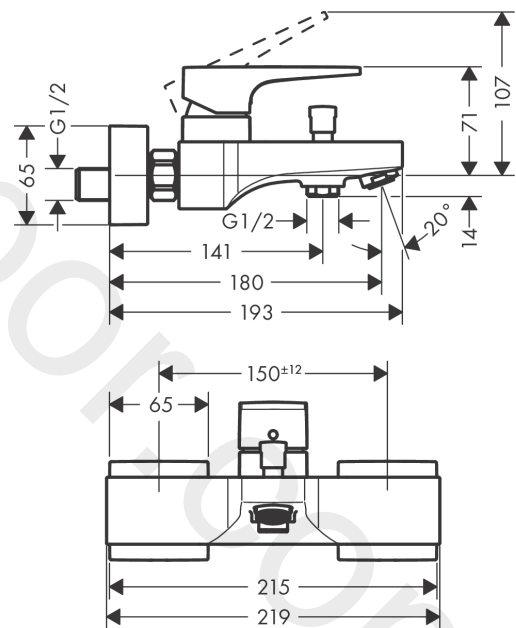

Metropol

Single lever bath mixer for exposed installation with lever handle

Finish: **Brushed Black Chrome** Article Number: **32540347**

Description

product features

- 2 functions
- projection: 180 mm
- centre distance: 150 ± 12 mm
- spray type mixer: normal spray
- maximum flow rate at 3 bar: 22 l/min
- ceramic cartridge
- temperature limitation adjustable
- diverter with automatic resetting
- suitable for continuous flow water heaters
- connection dimension: DN15
- connection type: s-shaped connections
- wall-mounted
- min. operating pressure: 1 bar
- max. operating pressure: 10 bar

Technology

Product image

Scale drawing

Metropol

Single lever bath mixer for exposed installation with lever handle

Finish: **Brushed Black Chrome** Article Number: **32540347**

Flowchart

www.divapor.com

Metropol

Single lever bath mixer for exposed installation with lever handle

Finish: **Brushed Black Chrome** Article Number: **32540347**

Exploded Drawing

Year of production: >03/20

Metropol

Single lever bath mixer for exposed installation with lever handle

Finish: **Brushed Black Chrome** Article Number: **32540347**

Spare part list

Year of production: >03/20

Pos.	Description	Article Number	Price	PU
1	handle	93075340	£ 96,00	1
2	screw cover	96338000	£ 3,30	1
3	flange	93078340	£ 33,00	1
4	nut	93079000	£ 64,00	1
5	O-Ring 30x2	98186000	£ 3,30	1
6	O-ring 33x1,5	98164000	£ 3,30	1
7	cartridge, assy	92730000	£ 35,00	1
8	locking screw for handle	95140000	£ 6,10	1
9	seal	95008000	£ 9,00	1
10	diverter knob	97981340	£ 33,00	1
11	sleeve	97979340	£ 25,00	1
12	selector	97978000	£ 64,00	1
13	aerator M24x1 (30 l/min)	96512340	£ 25,00	1
14	set of nuts	96157340	£ 51,00	1
15	connecting thread	97220000	£ 16,10	1
16	O-ring 15x2	98163000	£ 3,30	1
17	filter packing	96922000	£ 9,00	1
18	escutcheon	93077340	£ 76,00	1
19	set of S-unions	94140007	-	1