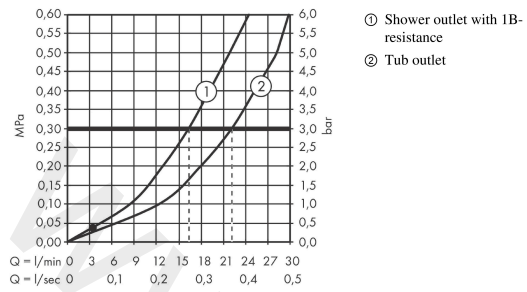

Metropol

Single lever bath mixer for exposed installation with lever handle

Finish: **Matt White** Article Number: **32540707**

Description

product features

- 2 functions
- projection: 180 mm
- centre distance: 150 ± 12 mm
- spray type mixer: normal spray
- maximum flow rate at 3 bar: 22 l/min
- ceramic cartridge
- temperature limitation adjustable
- diverter with automatic resetting
- suitable for continuous flow water heaters
- connection dimension: DN15
- connection type: s-shaped connections
- wall-mounted
- min. operating pressure: 1 bar
- max. operating pressure: 10 bar

Technology

Product image

Scale drawing

Metropol

Single lever bath mixer for exposed installation with lever handle

Finish: **Matt White** Article Number: **32540707**

Flowchart

www.divapor.com