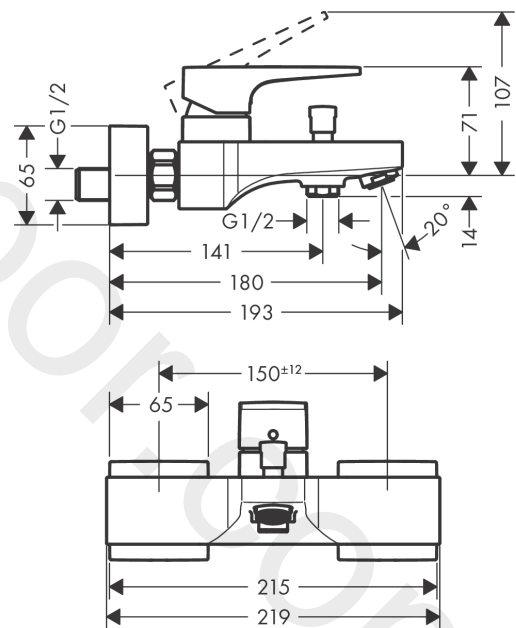

Metropol

Single lever bath mixer for exposed installation with lever handle

Finish: **Matt White** Article Number: **32540707**

Description

product features

- 2 functions
- projection: 180 mm
- centre distance: 150 ± 12 mm
- spray type mixer: normal spray
- maximum flow rate at 3 bar: 22 l/min
- ceramic cartridge
- temperature limitation adjustable
- diverter with automatic resetting
- suitable for continuous flow water heaters
- connection dimension: DN15
- connection type: s-shaped connections
- wall-mounted
- min. operating pressure: 1 bar
- max. operating pressure: 10 bar

Technology

Product image

Scale drawing

Metropol

Single lever bath mixer for exposed installation with lever handle

Finish: **Matt White** Article Number: **32540707**

Flowchart

www.divapor.com

Metropol

Single lever bath mixer for exposed installation with lever handle

Finish: **Matt White** Article Number: **32540707**

Exploded Drawing

Year of production: >09/19

Metropol

Single lever bath mixer for exposed installation with lever handle

Finish: **Matt White** Article Number: **32540707**

Spare part list

Year of production: >09/19

Pos.	Description	Article Number	Price	PU
1	handle	93075700	£ 96,00	1
2	screw cover	96338000	£ 3,30	1
3	flange	93078700	£ 33,00	1
4	nut	93079000	£ 64,00	1
5	O-ring 30x1,5	98433000	£ 3,30	1
6	O-ring 33x1,5	98164000	£ 3,30	1
7	cartridge, assy	92730000	£ 35,00	1
8	locking screw for handle	95140000	£ 6,10	1
9	seal	95008000	£ 9,00	1
10	diverter knob	97981700	£ 33,00	1
11	sleeve	97979700	£ 51,00	1
12	selector	97978000	£ 64,00	1
13	aerator M24x1 (30 l/min)	96512700	£ 25,00	1
14	set of nuts	96157700	£ 51,00	1
15	connecting thread	97220000	£ 16,10	1
16	O-ring 15x2	98163000	£ 3,30	1
17	filter packing	96922000	£ 9,00	1
18	escutcheon	93077700	£ 76,00	1
19	set of S-unions	94140007	-	1