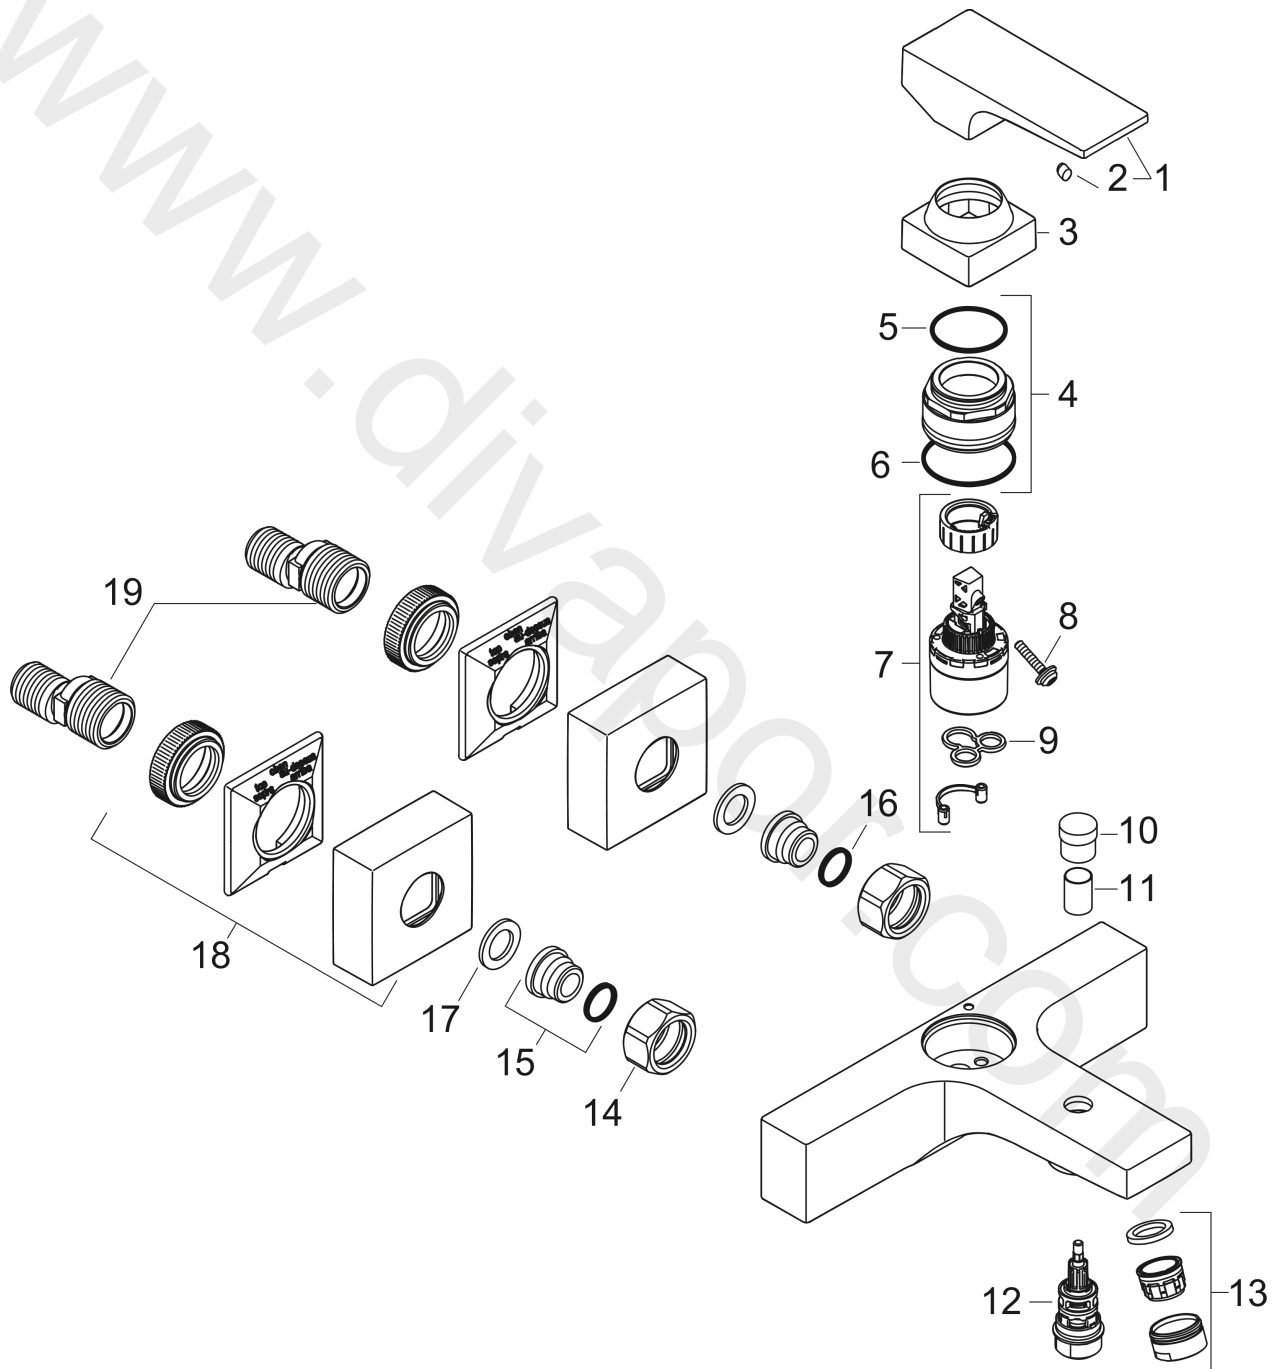

Metropol

Single lever bath mixer for exposed installation with lever handle

Finish: **Matt White** Article Number: **32540707**

Description

product features

- 2 functions
- projection: 180 mm
- centre distance: 150 ± 12 mm
- spray type mixer: normal spray
- maximum flow rate at 3 bar: 22 l/min
- ceramic cartridge
- temperature limitation adjustable
- diverter with automatic resetting
- suitable for continuous flow water heaters
- connection dimension: DN15
- connection type: s-shaped connections
- wall-mounted
- min. operating pressure: 1 bar
- max. operating pressure: 10 bar

Technology

Product image

Scale drawing

Metropol

Single lever bath mixer for exposed installation with lever handle

Finish: **Matt White** Article Number: **32540707**

Flowchart

www.divapor.com

Metropol

Single lever bath mixer for exposed installation with lever handle

Finish: **Matt White** Article Number: **32540707**

Exploded Drawing

Year of production: >09/19

Metropol

Single lever bath mixer for exposed installation with lever handle

Finish: **Matt White** Article Number: **32540707**

Spare part list

Year of production: >09/19

Pos.	Description	Article Number	Price	PU
1	handle	93075700	£ 96,00	1
2	screw cover	96338000	£ 3,30	1
3	flange	93078700	£ 33,00	1
4	nut	93079000	£ 64,00	1
5	O-ring 30x1,5	98433000	£ 3,30	1
6	O-ring 33x1,5	98164000	£ 3,30	1
7	cartridge, assy	92730000	£ 35,00	1
8	locking screw for handle	95140000	£ 6,10	1
9	seal	95008000	£ 9,00	1
10	diverter knob	97981700	£ 33,00	1
11	sleeve	97979700	£ 51,00	1
12	selector	97978000	£ 64,00	1
13	aerator M24x1 (30 l/min)	96512700	£ 25,00	1
14	set of nuts	96157700	£ 51,00	1
15	connecting thread	97220000	£ 16,10	1
16	O-ring 15x2	98163000	£ 3,30	1
17	filter packing	96922000	£ 9,00	1
18	escutcheon	93077700	£ 76,00	1
19	set of S-unions	94140007	-	1