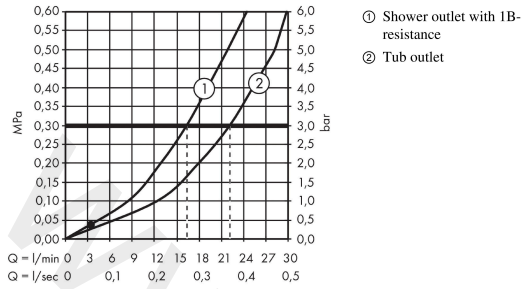

Metropol

Single lever bath mixer for exposed installation with lever handle

Finish: **Polished Gold Optic** Article Number: **32540990**

Flowchart