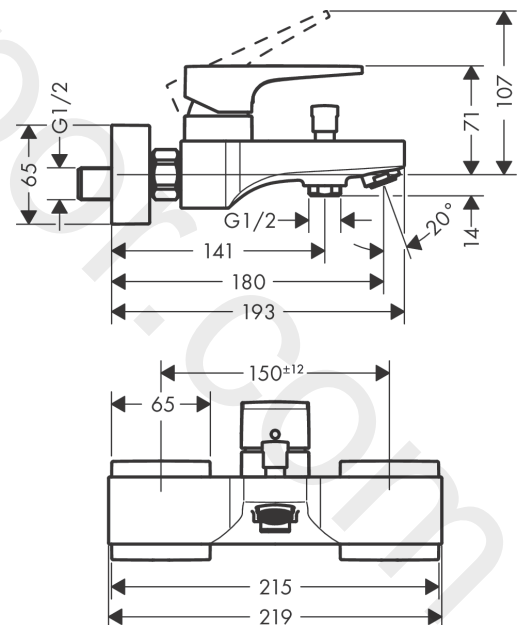

Scale drawing