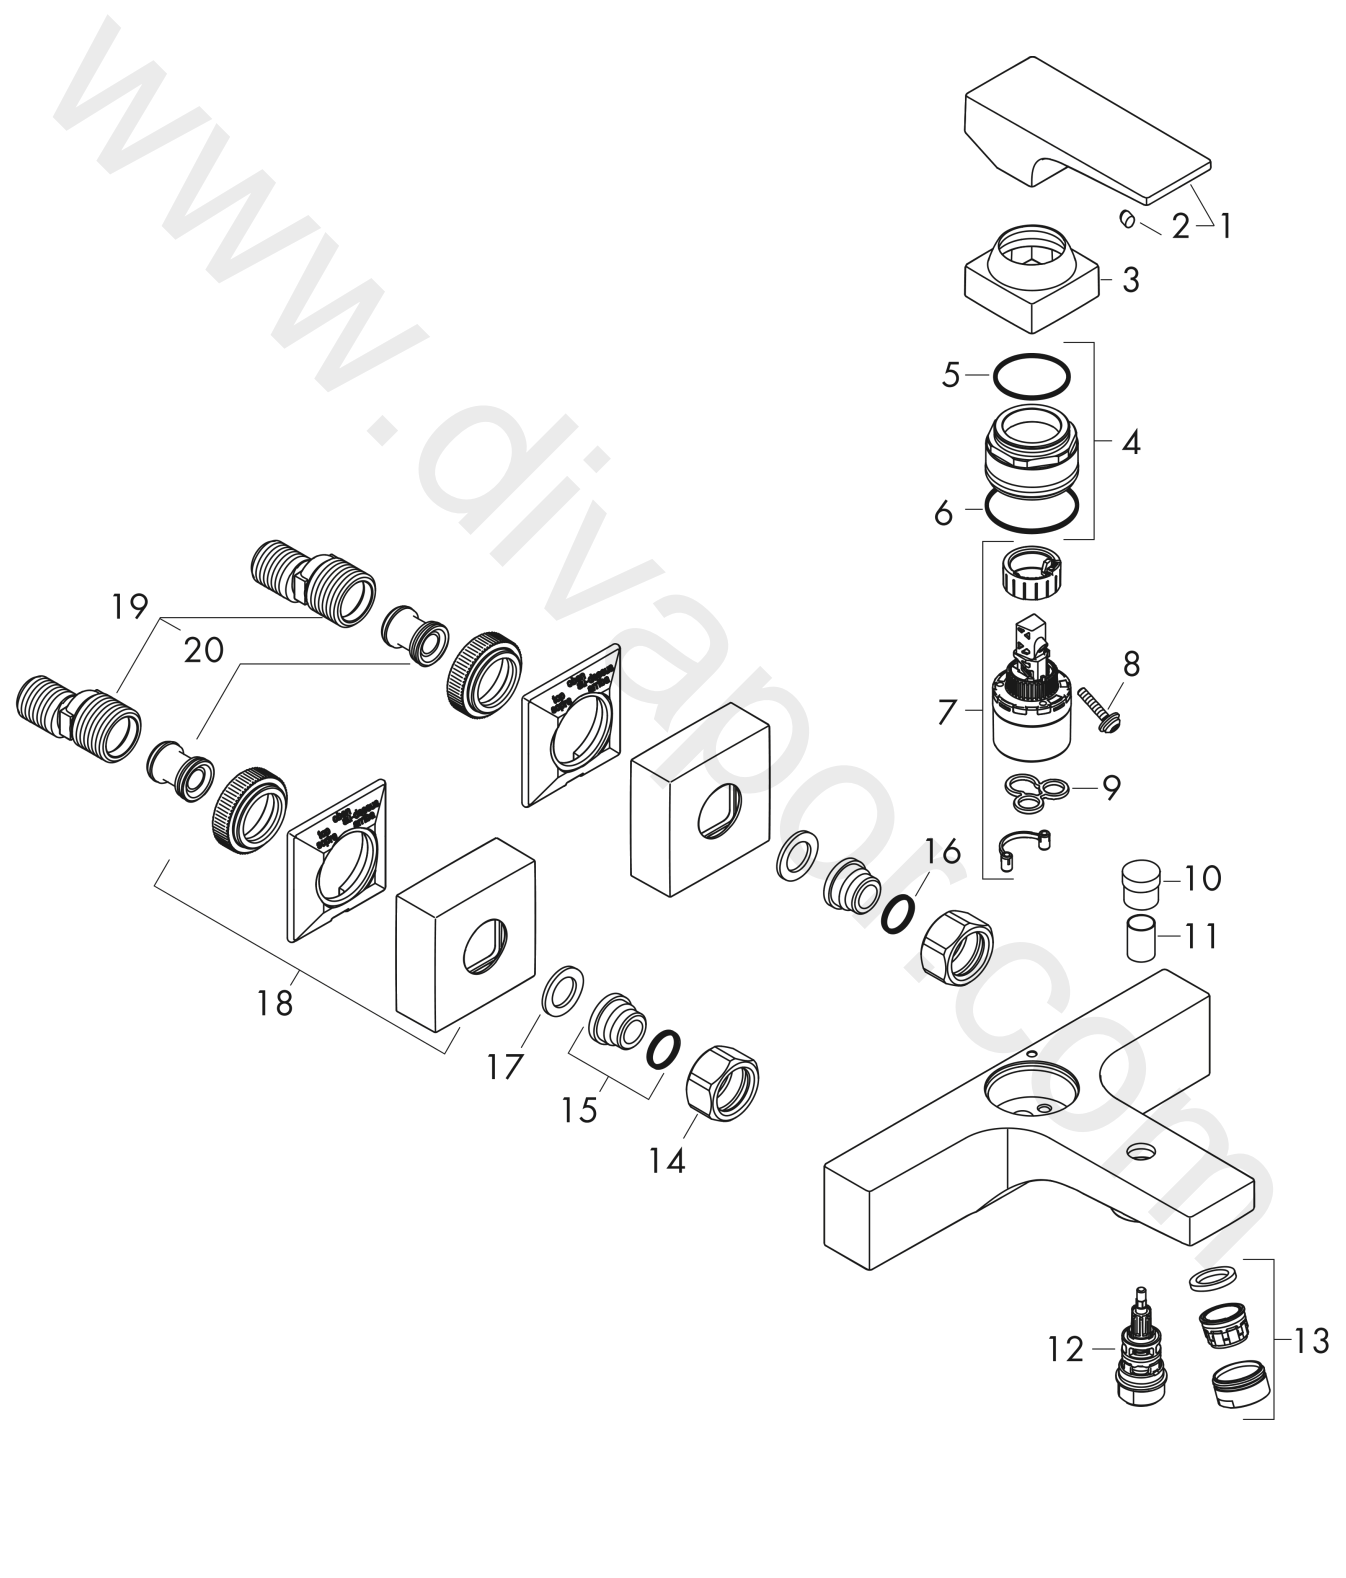

Metropol

Single lever bath mixer for exposed installation with lever handle

Finish: Polished Gold Optic Article Number: 32540990

Description

product features

- 2 functions
- projection: 180 mm
- centre distance: 150 ± 12 mm
- spray type mixer: normal spray
- maximum flow rate at 3 bar: 22 l/min
- flow rate for bath spout at 3 bar: 22 l/min
- flow rate of hand shower at 3 bar: 16 l/min
- ceramic cartridge
- temperature limitation adjustable
- diverter with automatic resetting
- protected against backflow, according to DIN EN 1717
- suitable for continuous flow water heaters
- connection dimension: DN15
- connection type: s-shaped connections
- wall-mounted
- min. operating pressure: 1 bar
- max. operating pressure: 10 bar

Single lever bath mixer for exposed installation with lever handle

Finish: **Polished Gold Optic** Article Number: **32540990**

Flowchart

Metropol

Single lever bath mixer for exposed installation with lever handle

Finish: **Polished Gold Optic** Article Number: **32540990**

Exploded Drawing

Year of production: >07/19

Metropol

Single lever bath mixer for exposed installation with lever handle

Finish: Polished Gold Optic Article Number: 32540990

Spare part list

Year of production: >07/19

Pos.	Description	Article Number	Price	PU
1	handle	93075990	£ 96,00	1
2	screw cover	96338000	£ 3,30	1
3	flange	93078990	£ 33,00	1
4	nut	93079000	£ 64,00	1
5	O-Ring 30x2	98186000	£ 3,30	1
6	O-ring 33x1,5	98164000	£ 3,30	1
7	cartridge, assy	92730000	£ 35,00	1
8	locking screw for handle	95140000	£ 6,10	1
9	seal	95008000	£ 9,00	1
10	diverter knob	97981990	£ 33,00	1
11	sleeve	97979990	-	1
12	selector	97978000	£ 64,00	1
13	aerator M24x1 (30 l/min)	96512990	£ 25,00	1
14	set of nuts	96157990	£ 51,00	1
15	connecting thread	97220000	£ 16,10	1
16	O-ring 15x2	98163000	£ 3,30	1
17	filter packing	96922000	£ 9,00	1
18	escutcheon	93077990	£ 76,00	1
19	set of S-unions (±12 mm)	94140000	£ 51,00	1
20	noise reduction	96429000	£ 6,10	1