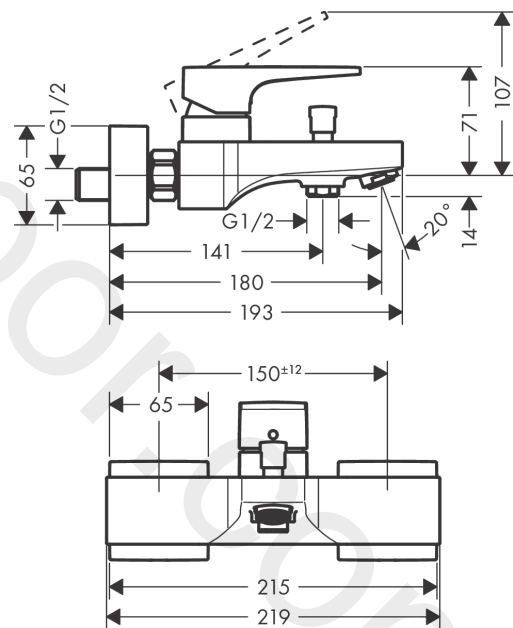

Scale drawing