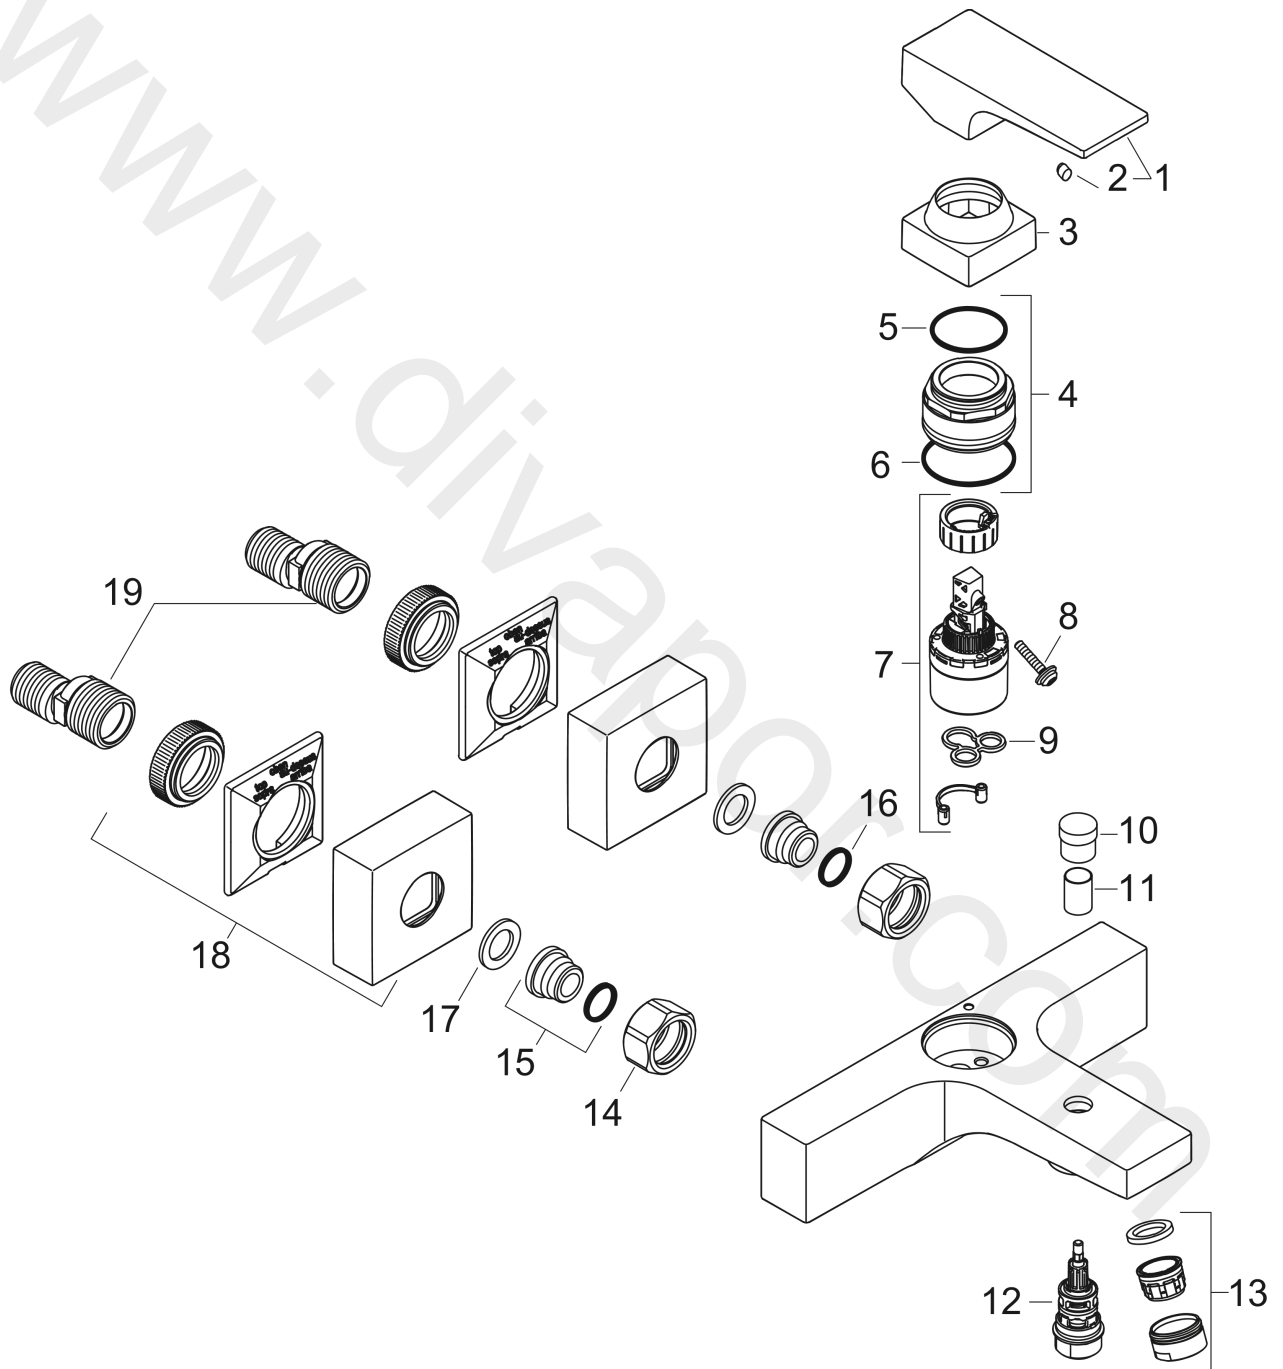

#### product features

- 2 functions
- projection: 180 mm
- centre distance:  $150 \pm 12$  mm
- spray type mixer: normal spray
- maximum flow rate at 3 bar: 22 l/min
- ceramic cartridge
- temperature limitation adjustable
- diverter with automatic resetting
- suitable for continuous flow water heaters
- connection dimension: DN15
- connection type: s-shaped connections
- wall-mounted
- min. operating pressure: 1 bar
- max. operating pressure: 10 bar

### Scale drawing

**Metropol**

**Single lever bath mixer for exposed installation with lever handle**

Finish: **Polished Gold Optic** Article Number: **32540997**

**Flowchart**

www.divapor.com

**Metropol**

**Single lever bath mixer for exposed installation with lever handle**

Finish: **Polished Gold Optic** Article Number: **32540997**

**Exploded Drawing**

Year of production: >03/20

### Spare part list

Year of production: >03/20

Pos.	Description	Article Number	Price	PU
1	handle	93075990	£ 96,00	1
2	screw cover	96338000	£ 3,30	1
3	flange	93078990	£ 33,00	1
4	nut	93079000	£ 64,00	1
5	O-Ring 30x2	98186000	£ 3,30	1
6	O-ring 33x1,5	98164000	£ 3,30	1
7	cartridge, assy	92730000	£ 35,00	1
8	locking screw for handle	95140000	£ 6,10	1
9	seal	95008000	£ 9,00	1
10	diverter knob	97981990	£ 33,00	1
11	sleeve	97979990	-	1
12	selector	97978000	£ 64,00	1
13	aerator M24x1 (30 l/min)	96512990	£ 25,00	1
14	set of nuts	96157990	£ 51,00	1
15	connecting thread	97220000	£ 16,10	1
16	O-ring 15x2	98163000	£ 3,30	1
17	filter packing	96922000	£ 9,00	1
18	escutcheon	93077990	£ 76,00	1
19	set of S-unions	94140007	-	1