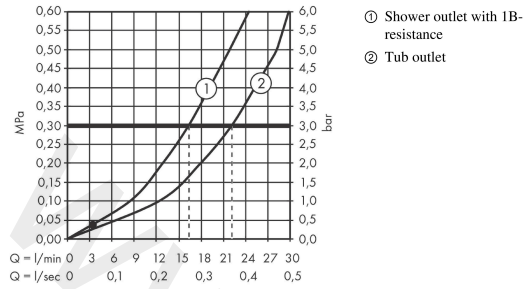

#### product features

- 2 functions
- projection: 180 mm
- centre distance:  $150 \pm 12$  mm
- spray type mixer: normal spray
- maximum flow rate at 3 bar: 22 l/min
- ceramic cartridge
- temperature limitation adjustable
- diverter with automatic resetting
- suitable for continuous flow water heaters
- connection dimension: DN15
- connection type: s-shaped connections
- wall-mounted
- min. operating pressure: 1 bar
- max. operating pressure: 10 bar

### Scale drawing

**Metropol**

**Single lever bath mixer for exposed installation with lever handle**

Finish: **Polished Gold Optic** Article Number: **32540997**

**Flowchart**

www.divapor.com

**Metropol**

**Single lever bath mixer for exposed installation with lever handle**