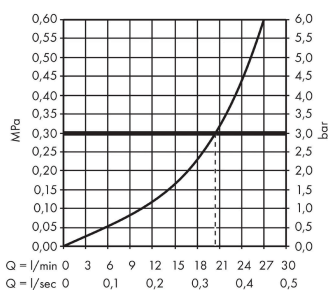

Metropol Bath spout

Finish: **Chrome** Article Number: **32542000**

Description

product features

- 1 function
- connection type: G 3/4
- projection: 167.5 mm
- wall-mounted
- maximum flow rate at 3 bar: 21 l/min
- spray type: normal spray
- WRAS 2308700
- WRAS 2308700 - Approval letter 2308700

Article Details

Price excl. VAT

295,83 £

Technology

Certificates / Sustainability

Product image

Scale drawing

Flowchart

Exploded Drawing

Year of production: >04/17

**Metropol
Bath spout**Finish: **Chrome** Article Number: **32542000****Spare part list**

Year of production: >04/17

Pos.	Description	Article Number	Price	PU
1	aerator M24x1 (30 l/min)	96512000	£ 16,10	1
2	hollow set screw M5x6	94810000	£ 6,10	1
3	O-ring 18x1,5	98231000	£ 3,30	1
4	pin	97766000	£ 3,30	1
5	connecting thread G $\frac{3}{4}$	92504000	£ 64,00	1
6	O-ring 13x2	98128000	£ 3,30	1