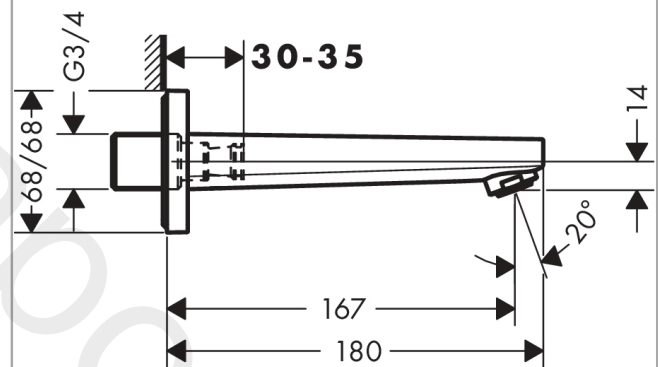

Metropol Bath spout

Finish: **Chrome** Article Number: **32542000**

Description

product features

- 1 function
- connection type: G 3/4
- projection: 167.5 mm
- wall-mounted
- maximum flow rate at 3 bar: 21 l/min
- spray type: normal spray
- WRAS 2308700
- WRAS 2308700 - Approval letter 2308700

Article Details

Price excl. VAT

295,83 £

Technology

Certificates / Sustainability

Product image

Scale drawing

Flowchart

The consumption was measured in combination with the appropriate fittings (thermostat/mixer/in-wall valve) to reflect actual application in practice.

**Metropol
Bath spout**

Finish: **Chrome** Article Number: **32542000**

Exploded Drawing

Year of production: >04/17

**Metropol
Bath spout**Finish: **Chrome** Article Number: **32542000****Spare part list**

Year of production: >04/17

Pos.	Description	Article Number	Price	PU
1	aerator M24x1 (30 l/min)	96512000	£ 16,10	1
2	hollow set screw M5x6	94810000	£ 6,10	1
3	O-ring 18x1,5	98231000	£ 3,30	1
4	pin	97766000	£ 3,30	1
5	connecting thread G $\frac{3}{4}$	92504000	£ 64,00	1
6	O-ring 13x2	98128000	£ 3,30	1