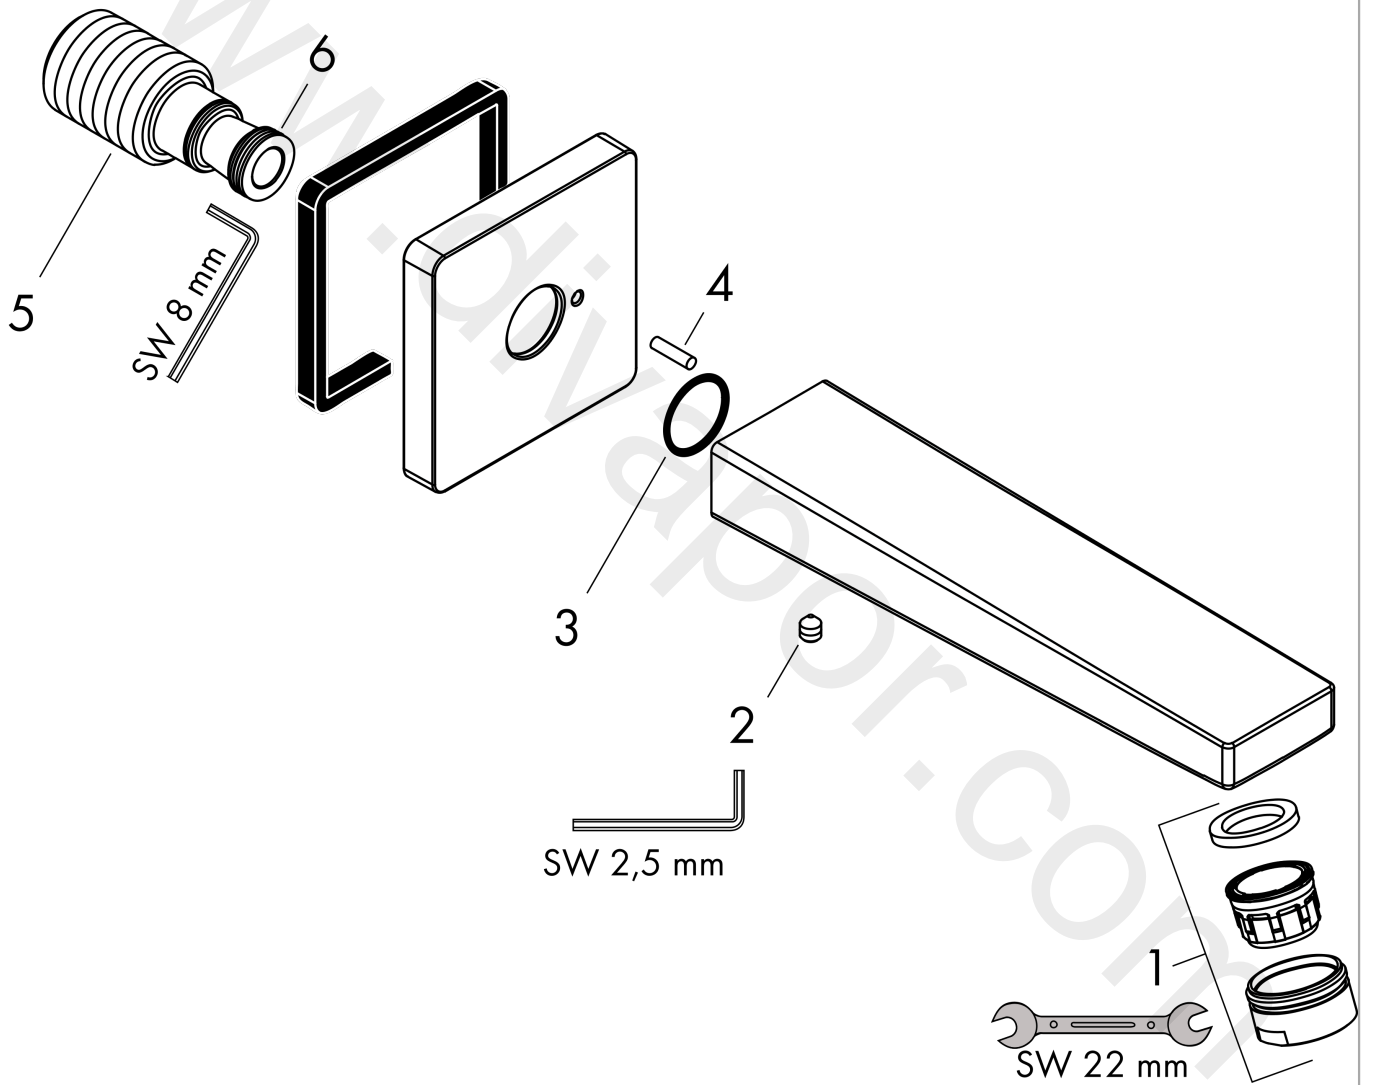

Metropol Bath spout

Finish: **Chrome** Article Number: **32542000**

Description

product features

- 1 function
- connection type: G 3/4
- projection: 167.5 mm
- wall-mounted
- maximum flow rate at 3 bar: 21 l/min
- spray type: normal spray
- WRAS 2308700
- WRAS 2308700 - Approval letter 2308700

The consumption was measured in combination with the appropriate fittings (thermostat/mixer/in-wall valve) to reflect actual application in practice.

**Metropol
Bath spout**

Finish: **Chrome** Article Number: **32542000**

Exploded Drawing

Year of production: >04/17

**Metropol
Bath spout**Finish: **Chrome** Article Number: **32542000****Spare part list**

Year of production: >04/17

Pos.	Description	Article Number	Price	PU
1	aerator M24x1 (30 l/min)	96512000	£ 16,10	1
2	hollow set screw M5x6	94810000	£ 6,10	1
3	O-ring 18x1,5	98231000	£ 3,30	1
4	pin	97766000	£ 3,30	1
5	connecting thread G $\frac{3}{4}$	92504000	£ 64,00	1
6	O-ring 13x2	98128000	£ 3,30	1