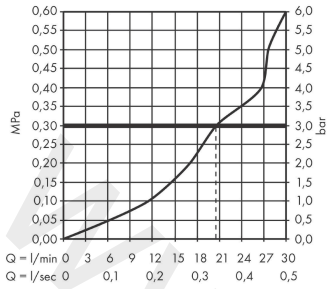

**Metropol
Bath spout**

Finish: **Chrome** Article Number: **32543000**

Flowchart

The consumption was measured in combination with the appropriate fittings (thermostat/mixer/in-wall valve) to reflect actual application in practice.