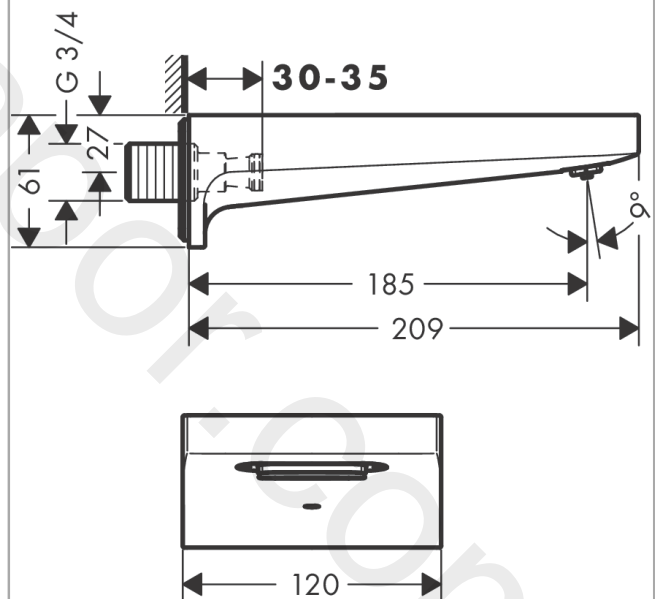

Metropol Bath spout

Finish: **Chrome** Article Number: **32543000**

Description

product features

- 1 function
- projection: 185 mm
- wall-mounted
- maximum flow rate at 3 bar: 21 l/min
- connection dimension: DN20
- spray type: RainFlow
- WRAS 1910331
- WRAS 1910331 - WRAS Approval Letter

**Metropol
Bath spout**

Finish: **Chrome** Article Number: **32543000**

Flowchart

The consumption was measured in combination with the appropriate fittings (thermostat/mixer/in-wall valve) to reflect actual application in practice.

Metropol
Bath spout
 Finish: **Chrome**

Article Number: **32543000**

Exploded Drawing

Year of production: >04/17

**Metropol
Bath spout**Finish: **Chrome** Article Number: **32543000****Spare part list**

Year of production: >04/17

| Pos. | Description | Article Number | Price | PU |
|------|-----------------------------------|----------------|---------|----|
| 1 | spout body | 97467000 | £ 16,10 | 1 |
| 2 | mounting set | 40915000 | £ 13,30 | 1 |
| 3 | filter insert | 97708000 | £ 6,10 | 1 |
| 4 | connecting thread G $\frac{3}{4}$ | 94286000 | £ 64,00 | 1 |
| 5 | O-ring 13x2 | 98128000 | £ 3,30 | 1 |