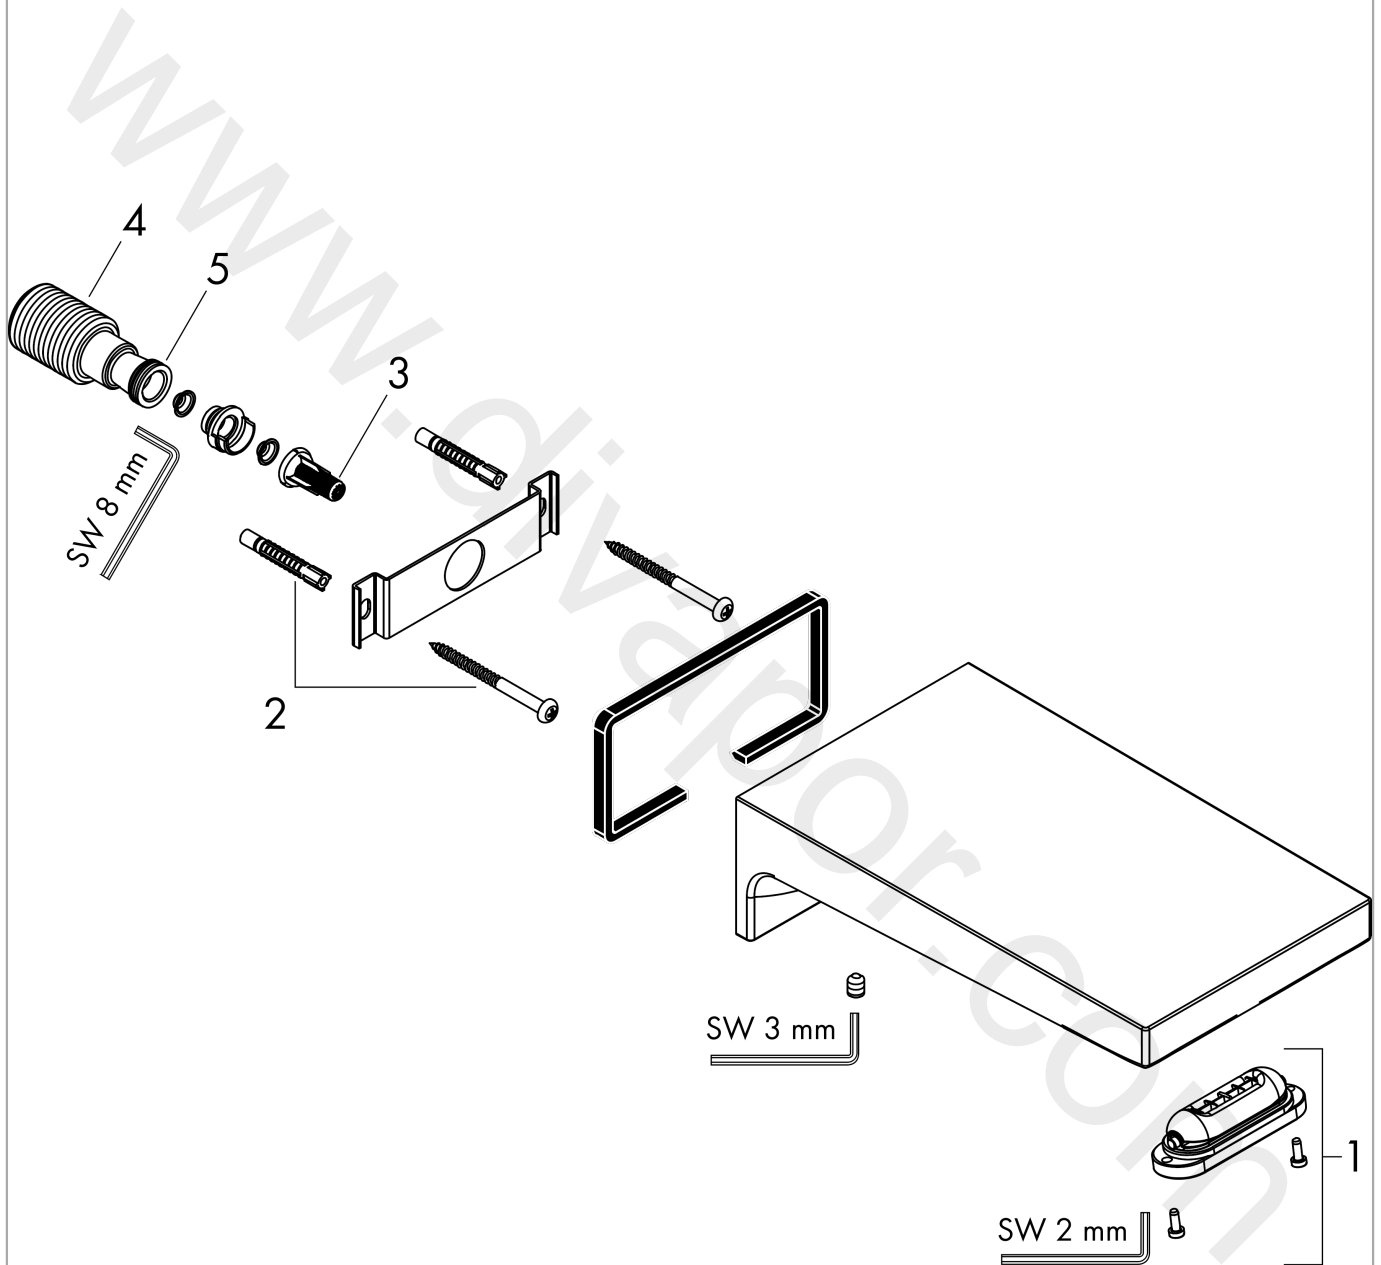

Metropol Bath spout

Finish: **Chrome** Article Number: **32543000**

Description

product features

- 1 function
- projection: 185 mm
- wall-mounted
- maximum flow rate at 3 bar: 21 l/min
- connection dimension: DN20
- spray type: RainFlow
- WRAS 1910331
- WRAS 1910331 - WRAS Approval Letter

**Metropol
Bath spout**

Finish: **Chrome** Article Number: **32543000**

Flowchart

The consumption was measured in combination with the appropriate fittings (thermostat/mixer/in-wall valve) to reflect actual application in practice.

Metropol
Bath spout
 Finish: **Chrome**

Article Number: **32543000**

Exploded Drawing

Year of production: >04/17

**Metropol
Bath spout**Finish: **Chrome** Article Number: **32543000****Spare part list**

Year of production: >04/17

| Pos. | Description | Article Number | Price | PU |
|------|-----------------------------------|----------------|---------|----|
| 1 | spout body | 97467000 | £ 16,10 | 1 |
| 2 | mounting set | 40915000 | £ 13,30 | 1 |
| 3 | filter insert | 97708000 | £ 6,10 | 1 |
| 4 | connecting thread G $\frac{3}{4}$ | 94286000 | £ 64,00 | 1 |
| 5 | O-ring 13x2 | 98128000 | £ 3,30 | 1 |