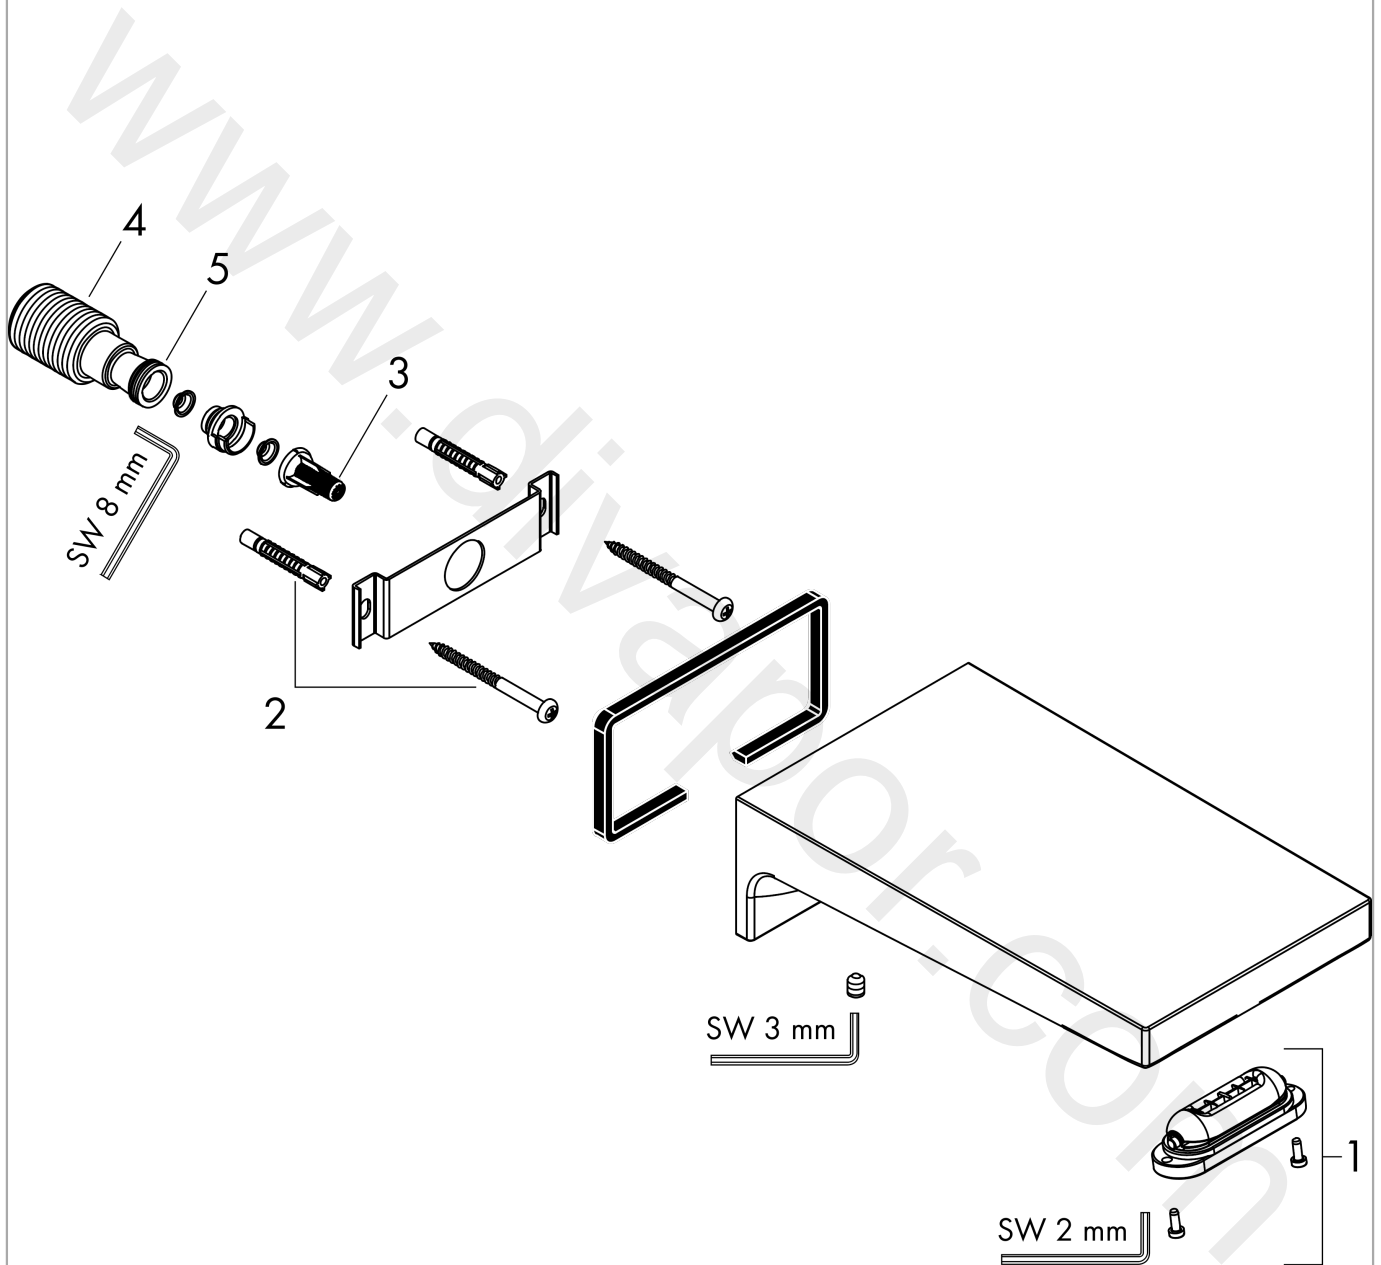

Metropol Bath spout

Finish: **Brushed Bronze** Article Number: **32543140**

Description

product features

- 1 function
- projection: 185 mm
- wall-mounted
- maximum flow rate at 3 bar: 21 l/min
- connection dimension: DN20
- spray type: RainFlow
- WRAS 1910331
- WRAS 1910331 - WRAS Approval Letter

The consumption was measured in combination with the appropriate fittings (thermostat/mixer/in-wall valve) to reflect actual application in practice.

**Metropol
Bath spout**

Finish: **Brushed Bronze**

Article Number: **32543140**

Exploded Drawing

Year of production: >07/19

**Metropol
Bath spout**Finish: **Brushed Bronze** Article Number: **32543140****Spare part list**

Year of production: >07/19

Pos.	Description	Article Number	Price	PU
1	spout body	97467000	£ 16,10	1
2	mounting set	40915000	£ 13,30	1
3	filter insert	97708000	£ 6,10	1
4	connecting thread G $\frac{3}{4}$	94286000	£ 64,00	1
5	O-ring 13x2	98128000	£ 3,30	1