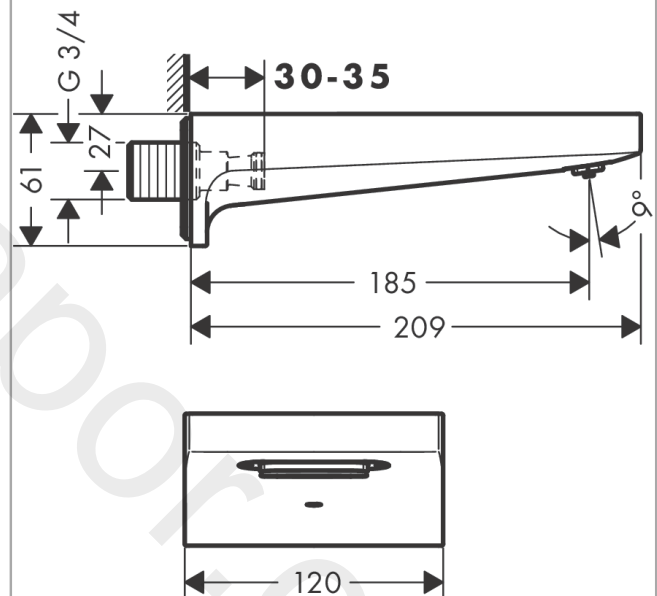

Metropol Bath spout

Finish: **Brushed Bronze** Article Number: **32543140**

Description

product features

- 1 function
- projection: 185 mm
- wall-mounted
- maximum flow rate at 3 bar: 21 l/min
- connection dimension: DN20
- spray type: RainFlow
- WRAS 1910331
- WRAS 1910331 - WRAS Approval Letter

Article Details

Price excl. VAT

656,30 £

Technology

Design awards

Product image

Scale drawing

Flowchart

The consumption was measured in combination with the appropriate fittings (thermostat/mixer/in-wall valve) to reflect actual application in practice.

**Metropol
Bath spout**

Finish: **Brushed Bronze**

Article Number: **32543140**

Exploded Drawing

Year of production: >07/19

**Metropol
Bath spout**Finish: **Brushed Bronze** Article Number: **32543140****Spare part list**

Year of production: >07/19

Pos.	Description	Article Number	Price	PU
1	spout body	97467000	£ 16,10	1
2	mounting set	40915000	£ 13,30	1
3	filter insert	97708000	£ 6,10	1
4	connecting thread G $\frac{3}{4}$	94286000	£ 64,00	1
5	O-ring 13x2	98128000	£ 3,30	1