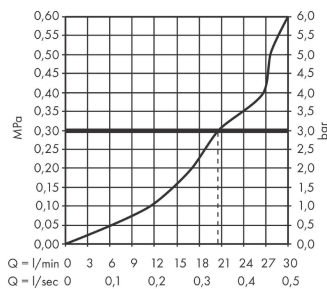

Metropol Bath spout

Finish: **Brushed Bronze** Article Number: **32543140**

Description

product features

- 1 function
- projection: 185 mm
- wall-mounted
- maximum flow rate at 3 bar: 21 l/min
- connection dimension: DN20
- spray type: RainFlow
- WRAS 1910331
- WRAS 1910331 - WRAS Approval Letter

Article Details

Price excl. VAT

656,30 £

Technology

Design awards

Product image

Scale drawing

Flowchart