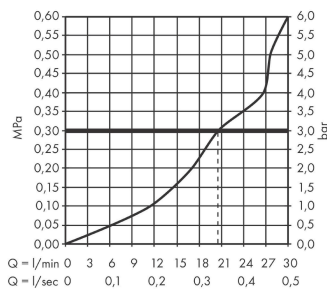

Metropol Bath spout

Finish: **Brushed Black Chrome** Article Number: **32543340**

Description

product features

- 1 function
- projection: 185 mm
- wall-mounted
- maximum flow rate at 3 bar: 21 l/min
- connection dimension: DN20
- spray type: RainFlow
- WRAS 1910331
- WRAS 1910331 - WRAS Approval Letter

Article Details

Price excl. VAT

656,30 £

Technology

Design awards

Product image

Scale drawing

Flowchart

Exploded Drawing

Year of production: >11/19

Metropol**Bath spout**Finish: **Brushed Black Chrome** Article Number: **32543340****Spare part list**

Year of production: >11/19

Pos.	Description	Article Number	Price	PU
1	spout body	97467000	£ 16,10	1
2	mounting set	40915000	£ 13,30	1
3	filter insert	97708000	£ 6,10	1
4	connecting thread G $\frac{3}{4}$	94286000	£ 64,00	1
5	O-ring 13x2	98128000	£ 3,30	1