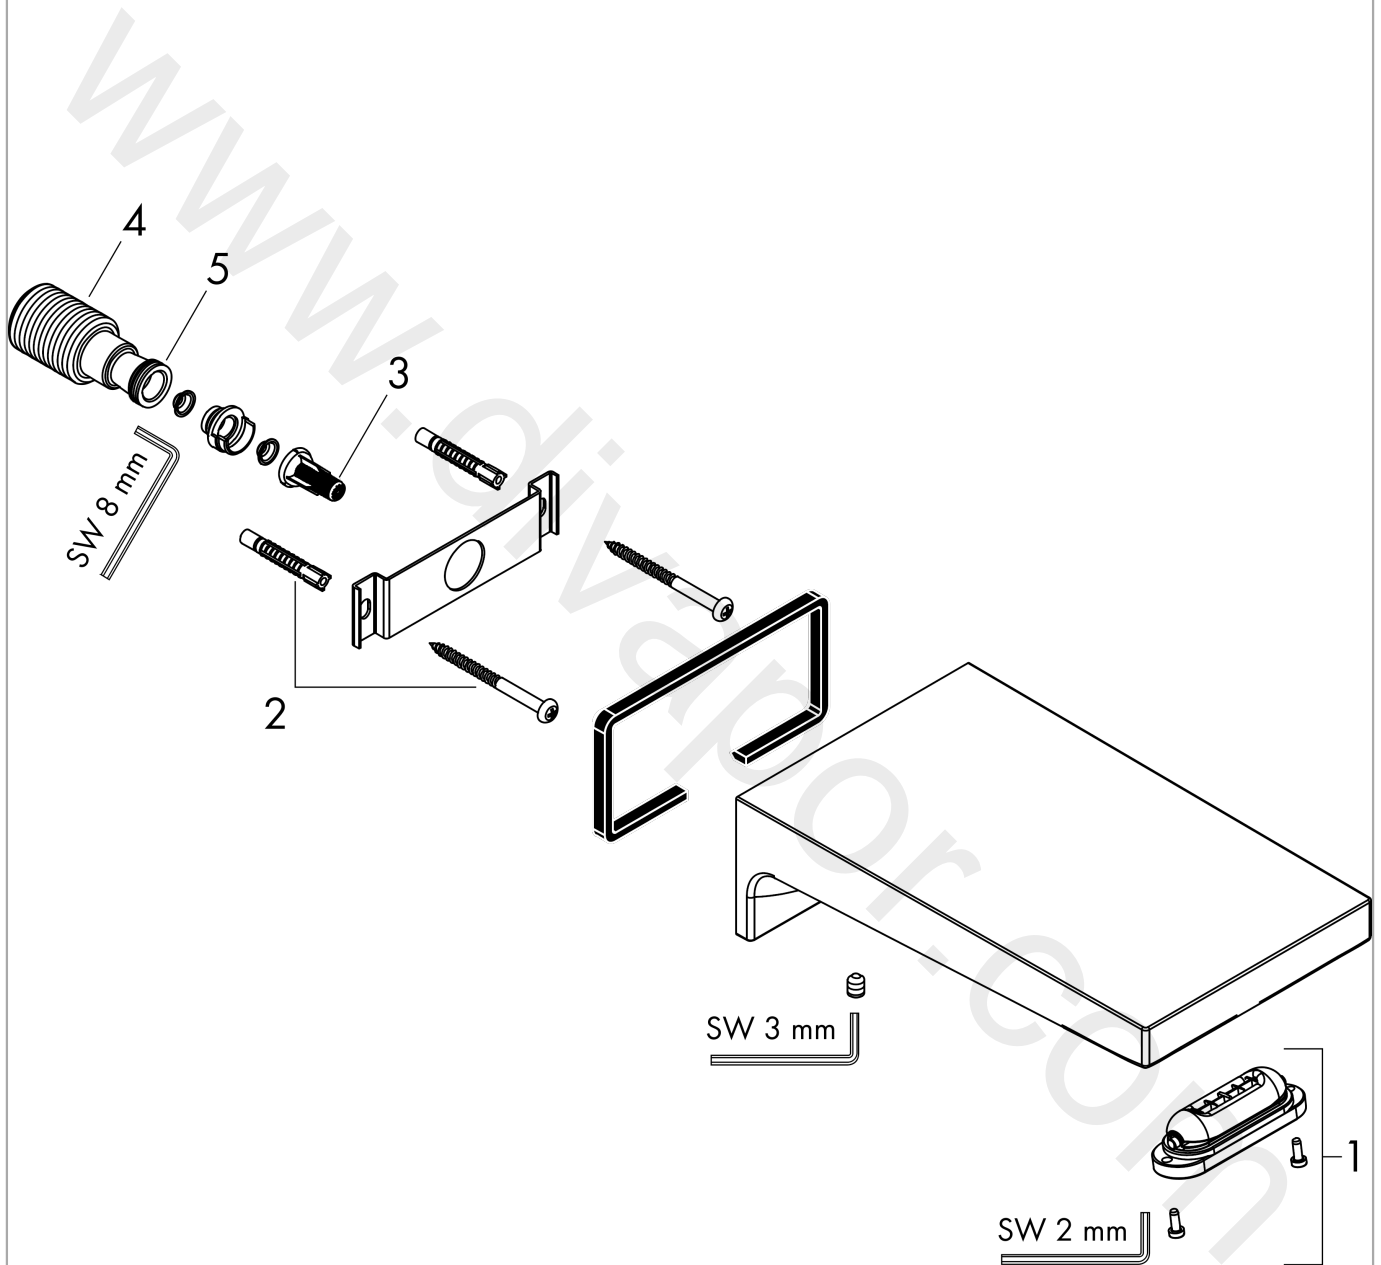

Metropol Bath spout

Finish: **Brushed Black Chrome** Article Number: **32543340**

Description

product features

- 1 function
- projection: 185 mm
- wall-mounted
- maximum flow rate at 3 bar: 21 l/min
- connection dimension: DN20
- spray type: RainFlow
- WRAS 1910331
- WRAS 1910331 - WRAS Approval Letter

The consumption was measured in combination with the appropriate fittings (thermostat/mixer/in-wall valve) to reflect actual application in practice.

**Metropol
Bath spout**

Finish: **Brushed Black Chrome** Article Number: **32543340**

Exploded Drawing

Year of production: >11/19

Metropol**Bath spout**Finish: **Brushed Black Chrome** Article Number: **32543340****Spare part list**

Year of production: >11/19

Pos.	Description	Article Number	Price	PU
1	spout body	97467000	£ 16,10	1
2	mounting set	40915000	£ 13,30	1
3	filter insert	97708000	£ 6,10	1
4	connecting thread G $\frac{3}{4}$	94286000	£ 64,00	1
5	O-ring 13x2	98128000	£ 3,30	1