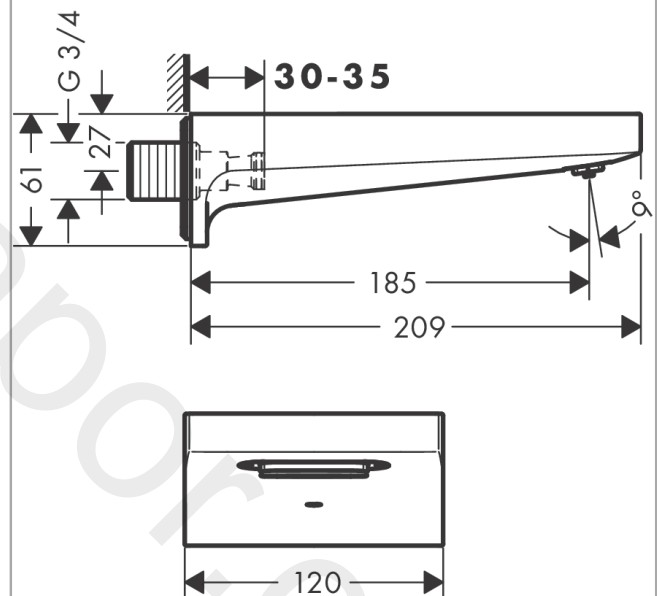

Metropol Bath spout

Finish: **Brushed Black Chrome** Article Number: **32543340**

Description

product features

- 1 function
- projection: 185 mm
- wall-mounted
- maximum flow rate at 3 bar: 21 l/min
- connection dimension: DN20
- spray type: RainFlow
- WRAS 1910331
- WRAS 1910331 - WRAS Approval Letter

Article Details

Price excl. VAT

656,30 £

Technology

Design awards

Product image

Scale drawing

Flowchart

The consumption was measured in combination with the appropriate fittings (thermostat/mixer/in-wall valve) to reflect actual application in practice.

**Metropol
Bath spout**

Finish: **Brushed Black Chrome** Article Number: **32543340**

Exploded Drawing

Year of production: >11/19

Metropol**Bath spout**Finish: **Brushed Black Chrome** Article Number: **32543340****Spare part list**

Year of production: >11/19

Pos.	Description	Article Number	Price	PU
1	spout body	97467000	£ 16,10	1
2	mounting set	40915000	£ 13,30	1
3	filter insert	97708000	£ 6,10	1
4	connecting thread G $\frac{3}{4}$	94286000	£ 64,00	1
5	O-ring 13x2	98128000	£ 3,30	1