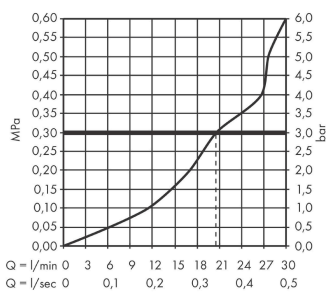

**Metropol
Bath spout**

Finish: **Brushed Black Chrome** Article Number: **32543347**

Description

product features

- projection: 185 mm
- wall-mounted
- maximum flow rate at 3 bar: 28 l/min
- spray type: normal spray

Technology

Product image

Scale drawing

Flowchart

The consumption was measured in combination with the appropriate fittings (thermostat/mixer/ in-wall valve) to reflect actual application in practice.

**Metropol
Bath spout**