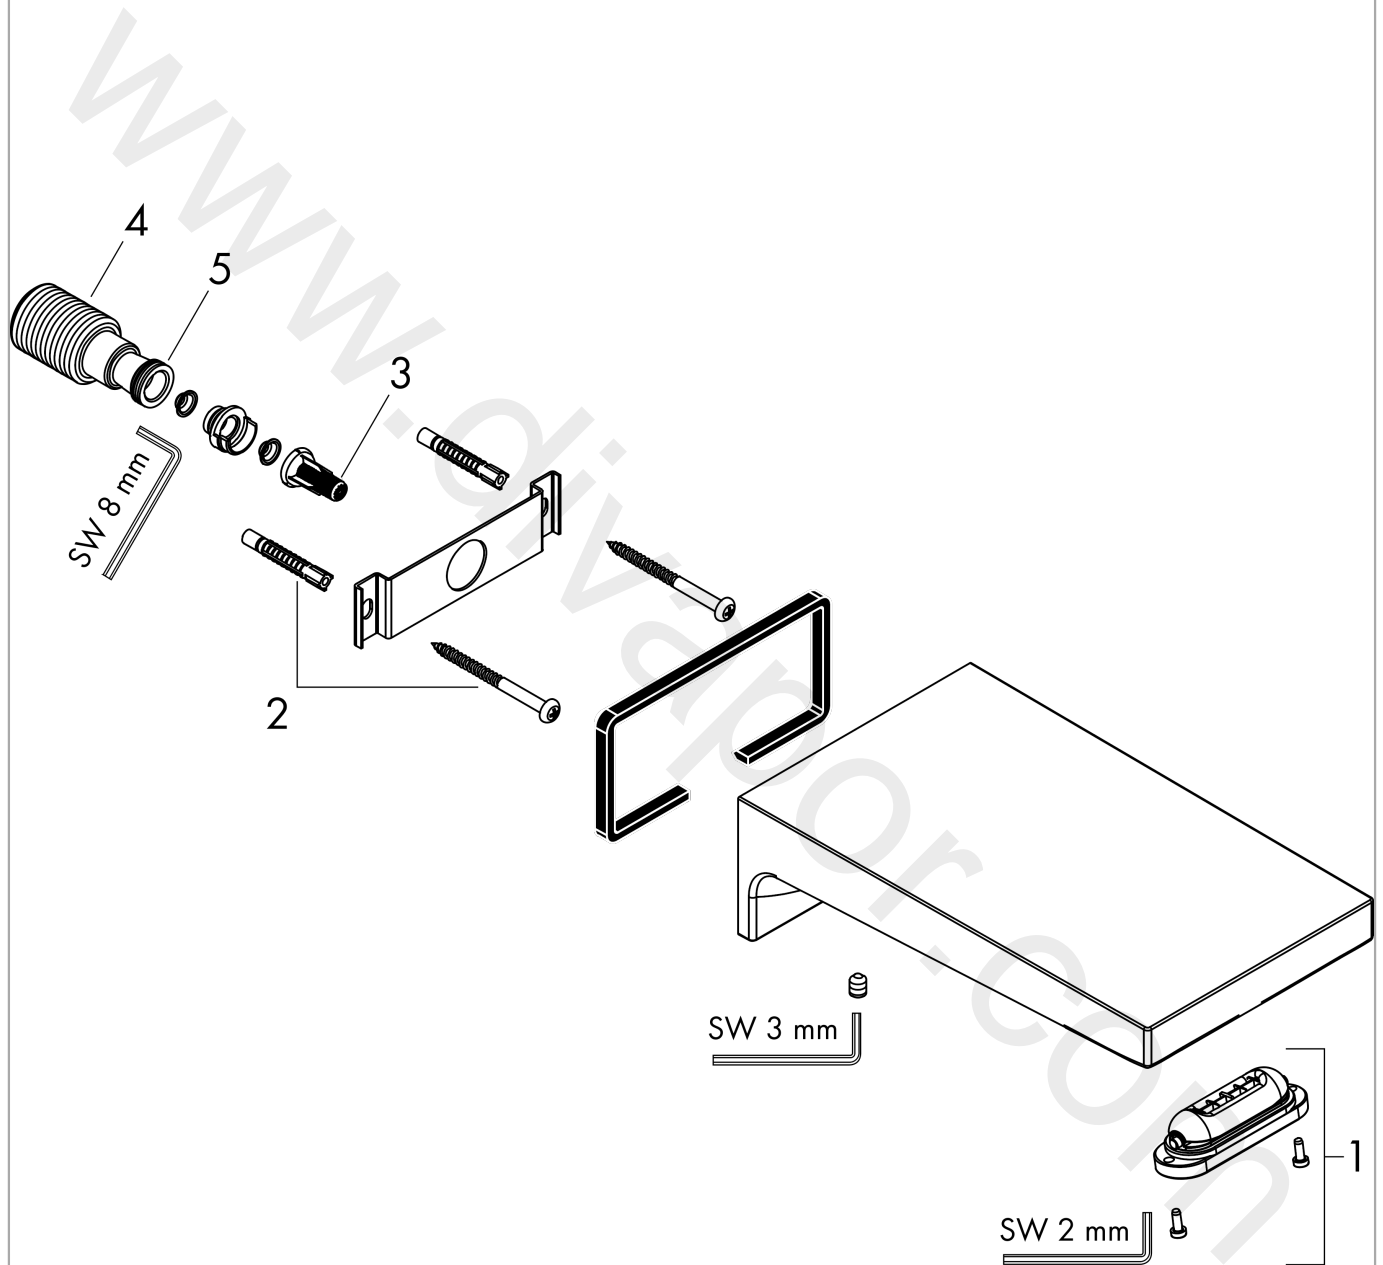

**Metropol
Bath spout**

Finish: **Brushed Black Chrome** Article Number: **32543347**

Description

product features

- projection: 185 mm
- wall-mounted
- maximum flow rate at 3 bar: 28 l/min
- spray type: normal spray

Technology

Product image

Scale drawing

Flowchart

The consumption was measured in combination with the appropriate fittings (thermostat/mixer/ in-wall valve) to reflect actual application in practice.

**Metropol
Bath spout**

Finish: **Brushed Black Chrome** Article Number: **32543347**

Exploded Drawing

Year of production: >03/20

**Metropol
Bath spout**Finish: **Brushed Black Chrome** Article Number: **32543347****Spare part list**

Year of production: >03/20

Pos.	Description	Article Number	Price	PU
2	mounting set	40915000	£ 13,30	1
3	filter insert	97708000	£ 6,10	1
4	connecting thread G $\frac{3}{4}$	94286000	£ 64,00	1
5	O-ring 13x2	98128000	£ 3,30	1