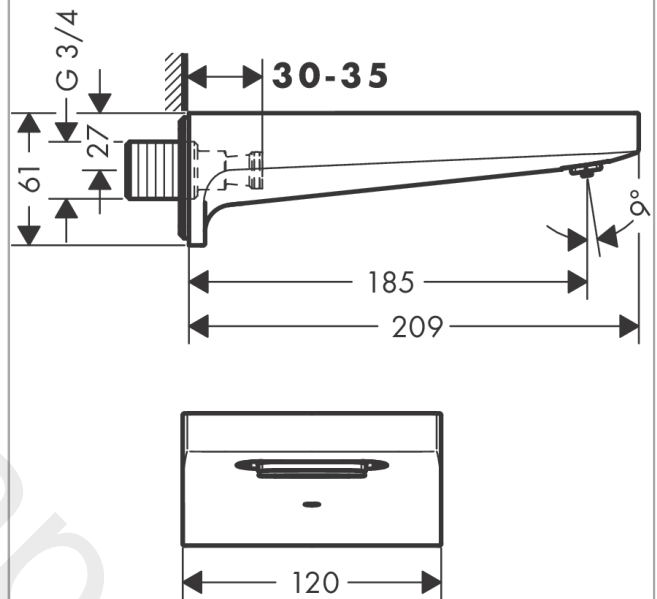

**Metropol
Bath spout**

Finish: **Brushed Black Chrome** Article Number: **32543347**

Description

product features

- projection: 185 mm
- wall-mounted
- maximum flow rate at 3 bar: 28 l/min
- spray type: normal spray

Technology

Product image

Scale drawing

Flowchart

The consumption was measured in combination with the appropriate fittings (thermostat/mixer/ in-wall valve) to reflect actual application in practice.

**Metropol
Bath spout**

Finish: **Brushed Black Chrome** Article Number: **32543347**

Exploded Drawing

Year of production: >03/20

**Metropol
Bath spout**Finish: **Brushed Black Chrome** Article Number: **32543347****Spare part list**

Year of production: >03/20

Pos.	Description	Article Number	Price	PU
2	mounting set	40915000	£ 13,30	1
3	filter insert	97708000	£ 6,10	1
4	connecting thread G $\frac{3}{4}$	94286000	£ 64,00	1
5	O-ring 13x2	98128000	£ 3,30	1