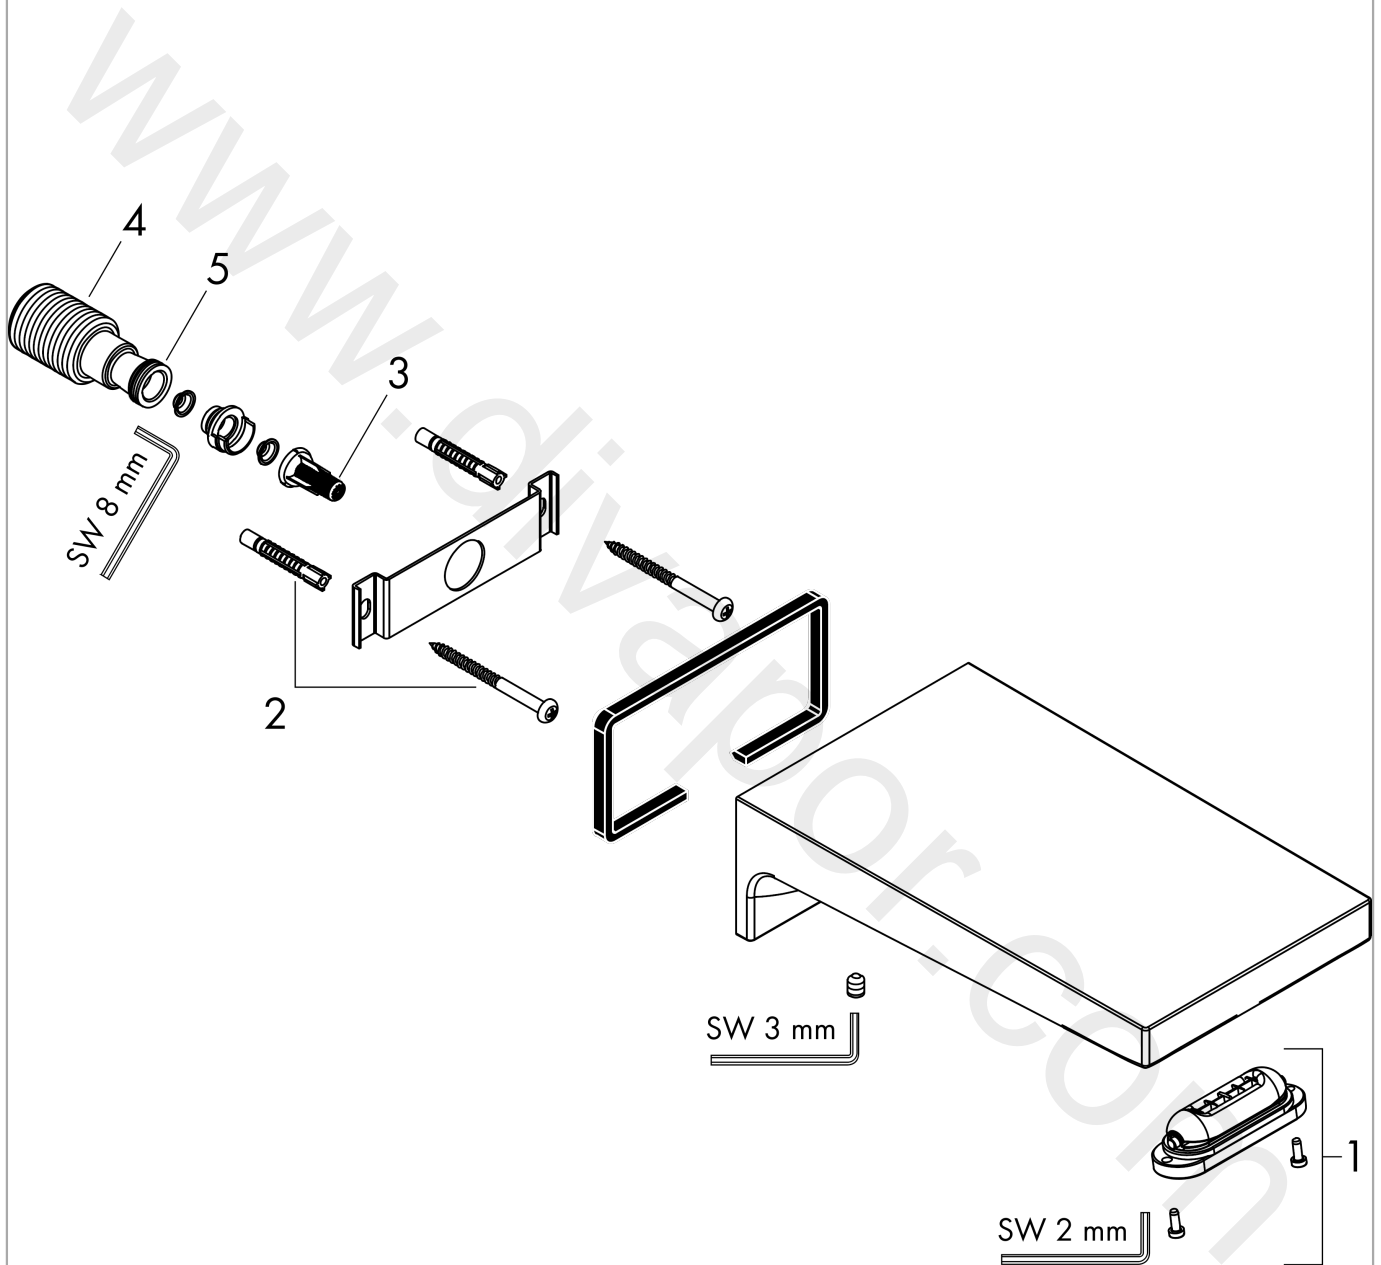

**Metropol  
Bath spout**

Finish: **Matt Black**

Article Number: **32543670**

**Exploded Drawing**

Year of production: >07/19

**Metropol  
Bath spout**Finish: **Matt Black** Article Number: **32543670****Spare part list**

Year of production: &gt;07/19

Pos.	Description	Article Number	Price	PU
1	spout body	97467000	£ 16,10	1
2	mounting set	40915000	£ 13,30	1
3	filter insert	97708000	£ 6,10	1
4	connecting thread G $\frac{3}{4}$	94286000	£ 64,00	1
5	O-ring 13x2	98128000	£ 3,30	1