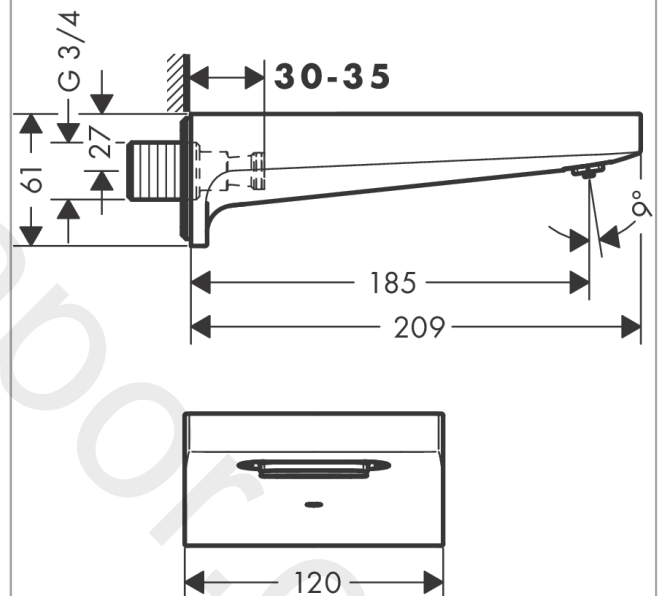

#### product features

- 1 function
- projection: 185 mm
- wall-mounted
- maximum flow rate at 3 bar: 21 l/min
- connection dimension: DN20
- spray type: RainFlow
- WRAS 1910331
- WRAS 1910331 - WRAS Approval Letter

### Scale drawing

Year of production: &gt;07/19

Pos.	Description	Article Number	Price	PU
1	spout body	97467000	£ 16,10	1
2	mounting set	40915000	£ 13,30	1
3	filter insert	97708000	£ 6,10	1
4	connecting thread G $\frac{3}{4}$	94286000	£ 64,00	1
5	O-ring 13x2	98128000	£ 3,30	1