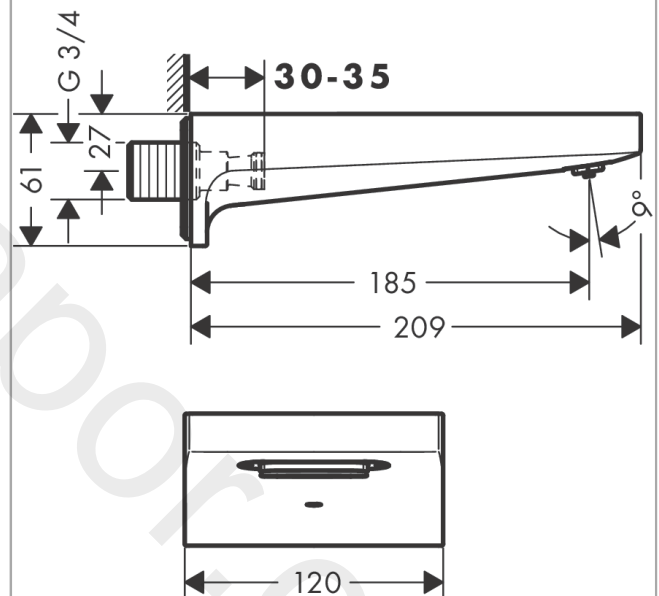

#### product features

- 1 function
- projection: 185 mm
- wall-mounted
- maximum flow rate at 3 bar: 21 l/min
- connection dimension: DN20
- spray type: RainFlow
- WRAS 1910331
- WRAS 1910331 - WRAS Approval Letter

### Scale drawing

Article Number: **32543700**

**Exploded Drawing**

Year of production: >11/19

**Metropol****Bath spout**Finish: **Matt White**Article Number: **32543700****Spare part list**

Year of production: &gt;11/19

| Pos. | Description          | Article Number | Price   | PU |
|------|----------------------|----------------|---------|----|
| 1    | spout body           | 97467000       | £ 16,10 | 1  |
| 2    | mounting set         | 40915000       | £ 13,30 | 1  |
| 3    | filter insert        | 97708000       | £ 6,10  | 1  |
| 4    | connecting thread G¾ | 94286000       | £ 64,00 | 1  |
| 5    | O-ring 13x2          | 98128000       | £ 3,30  | 1  |