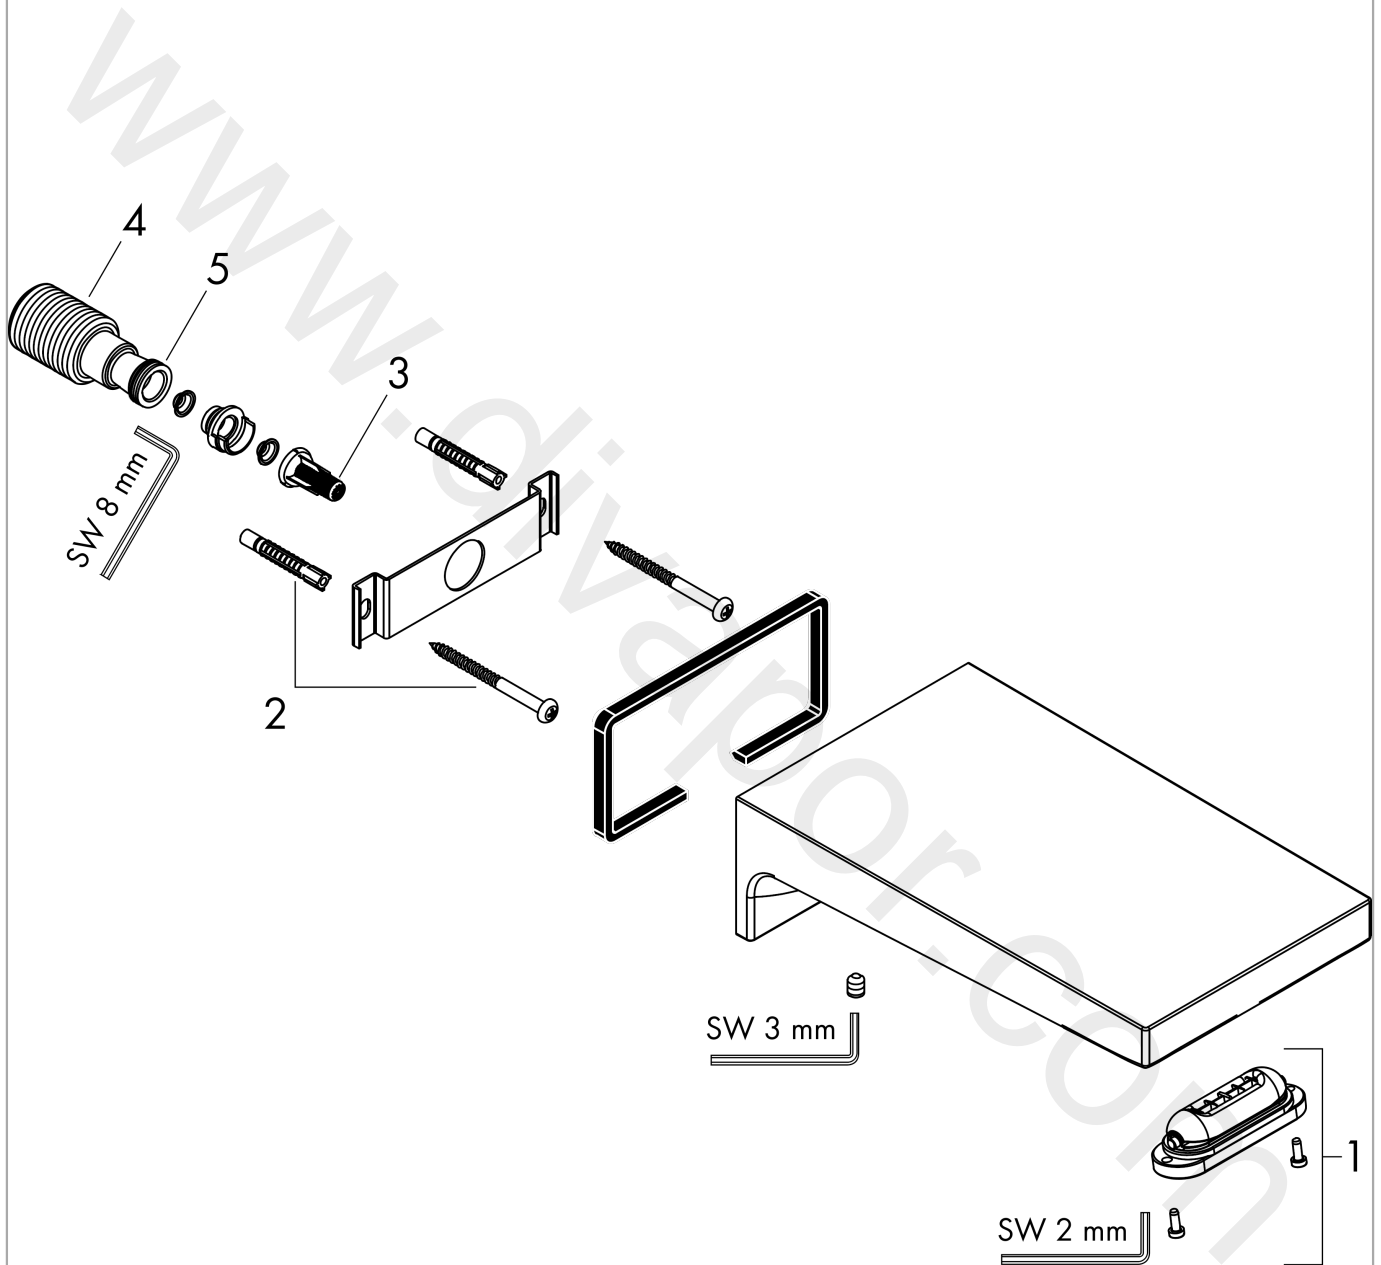

### Scale drawing

### Flowchart

The consumption was measured in combination with the appropriate fittings (thermostat/mixer/in-wall valve) to reflect actual application in practice.

**Metropol  
Bath spout**

Finish: **Matt White**

Article Number: **32543700**

**Exploded Drawing**

Year of production: >11/19

**Metropol****Bath spout**Finish: **Matt White**Article Number: **32543700****Spare part list**

Year of production: &gt;11/19

| Pos. | Description          | Article Number | Price   | PU |
|------|----------------------|----------------|---------|----|
| 1    | spout body           | 97467000       | £ 16,10 | 1  |
| 2    | mounting set         | 40915000       | £ 13,30 | 1  |
| 3    | filter insert        | 97708000       | £ 6,10  | 1  |
| 4    | connecting thread G¾ | 94286000       | £ 64,00 | 1  |
| 5    | O-ring 13x2          | 98128000       | £ 3,30  | 1  |