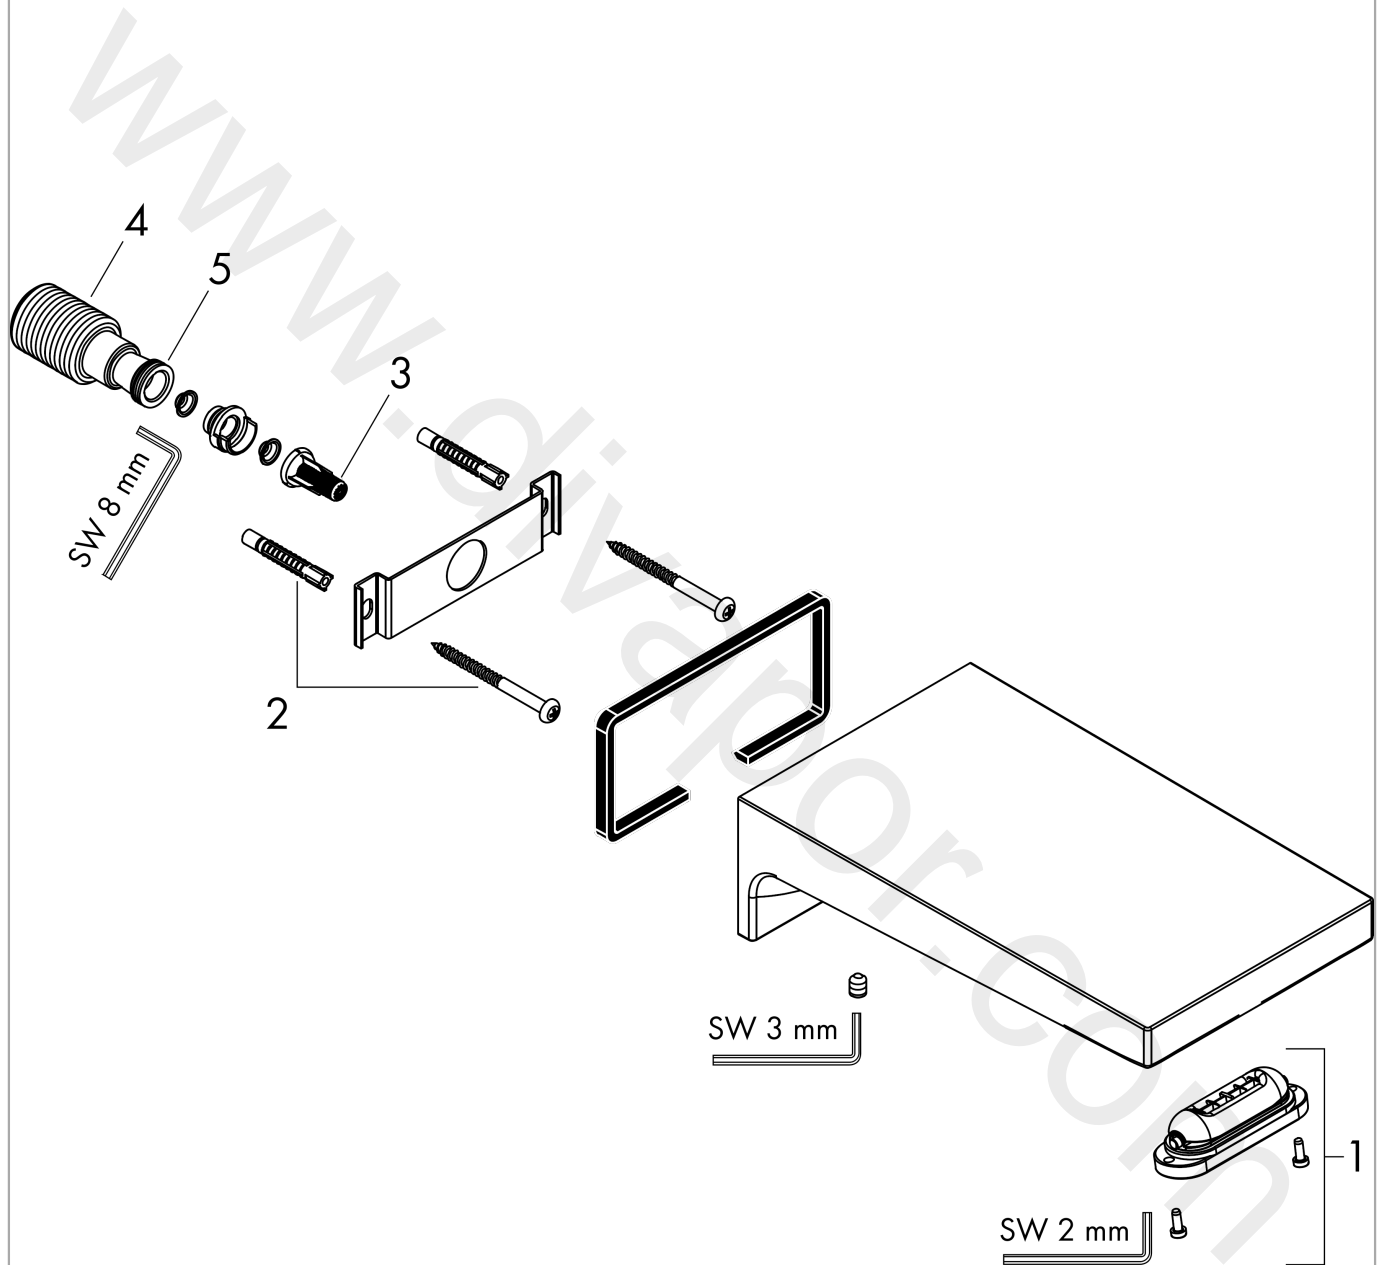

Metropol Bath spout

Finish: **Polished Gold Optic** Article Number: **32543990**

Description

product features

- 1 function
- projection: 185 mm
- wall-mounted
- maximum flow rate at 3 bar: 21 l/min
- connection dimension: DN20
- spray type: RainFlow
- WRAS 1910331
- WRAS 1910331 - WRAS Approval Letter

**Metropol
Bath spout**

Finish: **Polished Gold Optic** Article Number: **32543990**

Exploded Drawing

Year of production: >07/19

Metropol**Bath spout**Finish: **Polished Gold Optic** Article Number: **32543990****Spare part list**

Year of production: >07/19

Pos.	Description	Article Number	Price	PU
1	spout body	97467000	£ 16,10	1
2	mounting set	40915000	£ 13,30	1
3	filter insert	97708000	£ 6,10	1
4	connecting thread G¾	94286000	£ 64,00	1
5	O-ring 13x2	98128000	£ 3,30	1