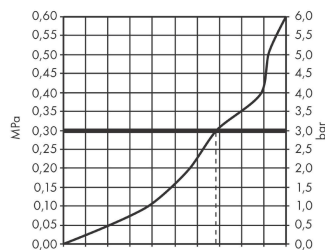

Article Details

Price excl. VAT

656,30 £

Technology

Design awards

Product image

Scale drawing

Flowchart

Q = l/min 0 3 6 9 12 15 18 21 24 27 30
Q = l/sec 0 0,1 0,2 0,3 0,4 0,5

The consumption was measured in combination with the appropriate fittings (thermostat/mixer/in-wall valve) to reflect actual application in practice.