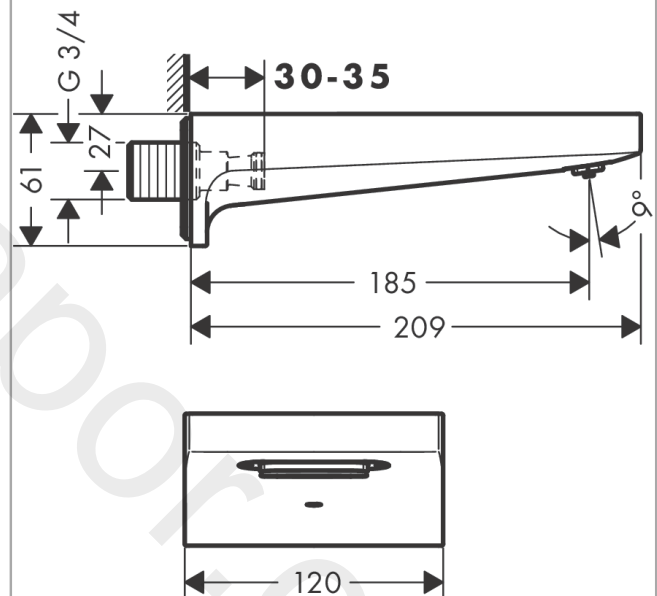

Metropol Bath spout

Finish: **Polished Gold Optic** Article Number: **32543990**

Description

product features

- 1 function
- projection: 185 mm
- wall-mounted
- maximum flow rate at 3 bar: 21 l/min
- connection dimension: DN20
- spray type: RainFlow
- WRAS 1910331
- WRAS 1910331 - WRAS Approval Letter

Article Details

Price excl. VAT

656,30 £

Technology

Design awards

Product image

Scale drawing

Flowchart

**Metropol
Bath spout**

Finish: **Polished Gold Optic** Article Number: **32543990**

Exploded Drawing

Year of production: >07/19

Metropol**Bath spout**Finish: **Polished Gold Optic** Article Number: **32543990****Spare part list**

Year of production: >07/19

Pos.	Description	Article Number	Price	PU
1	spout body	97467000	£ 16,10	1
2	mounting set	40915000	£ 13,30	1
3	filter insert	97708000	£ 6,10	1
4	connecting thread G¾	94286000	£ 64,00	1
5	O-ring 13x2	98128000	£ 3,30	1