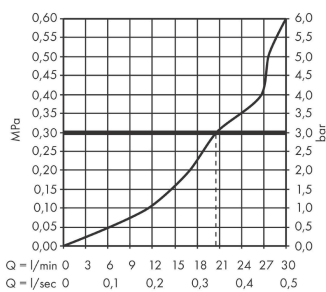

**Metropol
Bath spout**

Finish: **Polished Gold Optic** Article Number: **32543997**

Description

product features

- projection: 185 mm
- wall-mounted
- maximum flow rate at 3 bar: 28 l/min
- spray type: normal spray

Technology

Product image

Scale drawing

Flowchart

The consumption was measured in combination with the appropriate fittings (thermostat/mixer/ in-wall valve) to reflect actual application in practice.

**Metropol
Bath spout**

Year of production: >03/20

Pos.	Description	Article Number	Price	PU
1	spout body	97467000	£ 16,10	1
2	mounting set	40915000	£ 13,30	1
3	filter insert	97708000	£ 6,10	1
4	connecting thread G $\frac{3}{4}$	94286000	£ 64,00	1
5	O-ring 13x2	98128000	£ 3,30	1