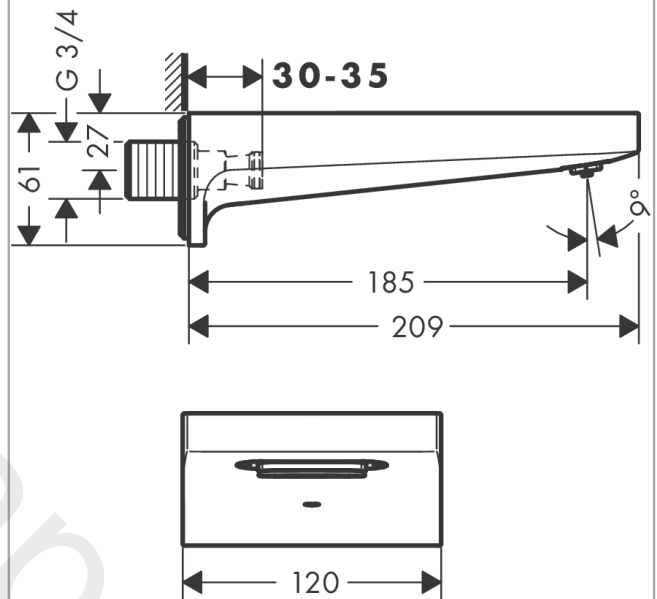

**Metropol
Bath spout**

Finish: **Polished Gold Optic** Article Number: **32543997**

Description

product features

- projection: 185 mm
- wall-mounted
- maximum flow rate at 3 bar: 28 l/min
- spray type: normal spray

Technology

Product image

Scale drawing

Flowchart

The consumption was measured in combination with the appropriate fittings (thermostat/mixer/ in-wall valve) to reflect actual application in practice.

**Metropol
Bath spout**

Finish: **Polished Gold Optic** Article Number: **32543997**

Exploded Drawing

Year of production: >03/20

**Metropol
Bath spout**Finish: **Polished Gold Optic** Article Number: **32543997****Spare part list**

Year of production: >03/20

Pos.	Description	Article Number	Price	PU
1	spout body	97467000	£ 16,10	1
2	mounting set	40915000	£ 13,30	1
3	filter insert	97708000	£ 6,10	1
4	connecting thread G $\frac{3}{4}$	94286000	£ 64,00	1
5	O-ring 13x2	98128000	£ 3,30	1