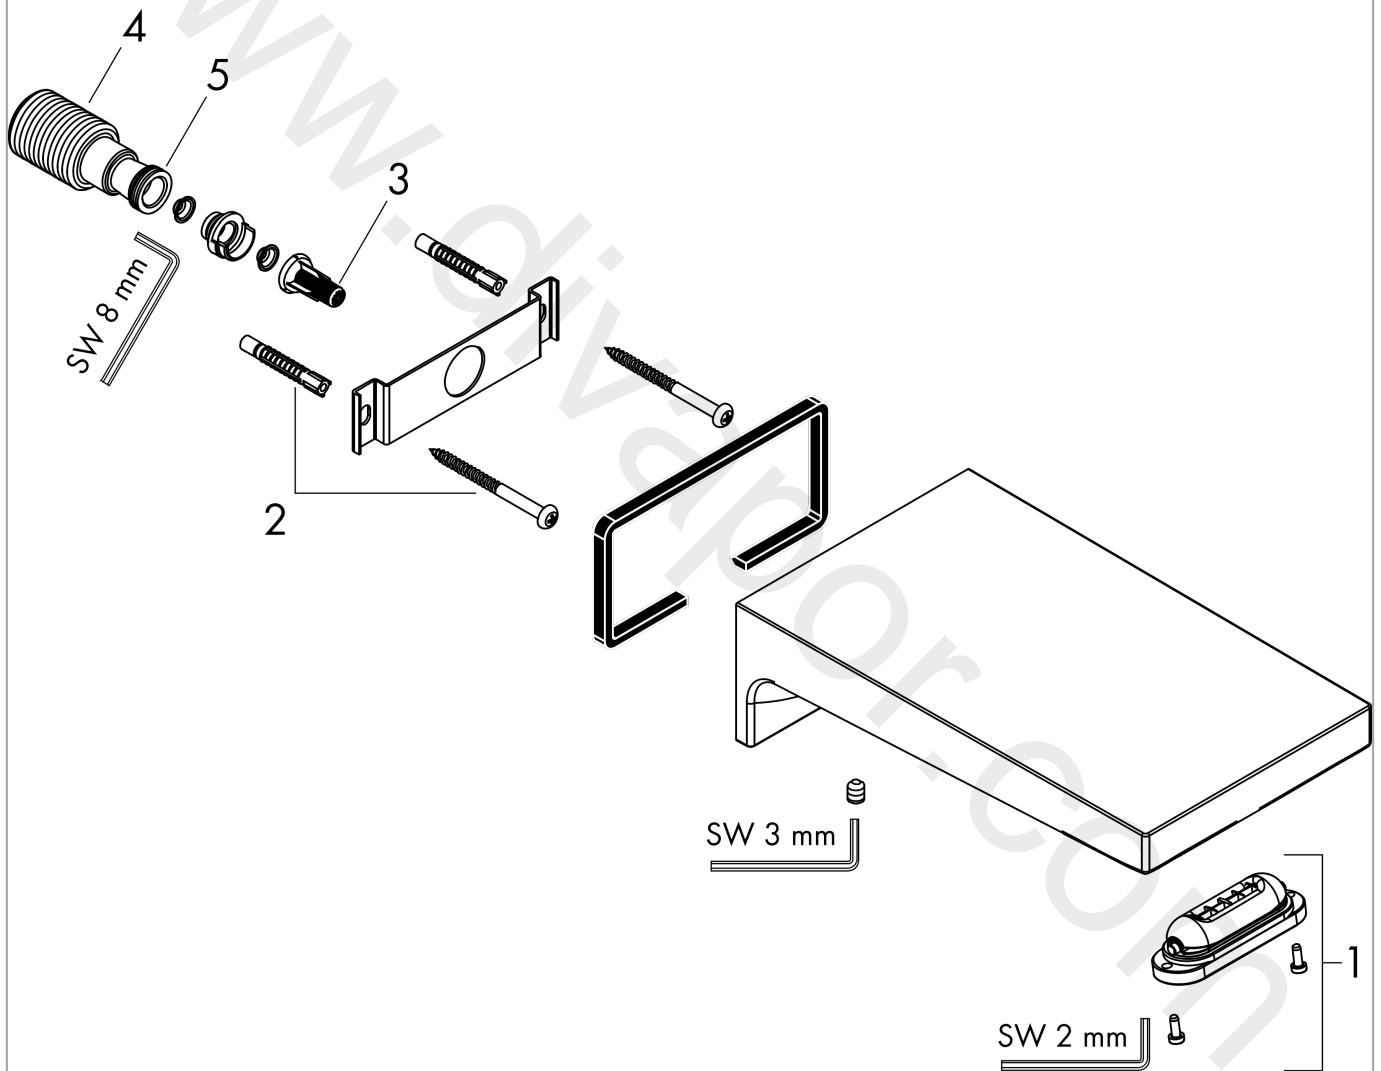

**Metropol
Bath spout**

Finish: **Polished Gold Optic** Article Number: **32543997**

Description

product features

- projection: 185 mm
- wall-mounted
- maximum flow rate at 3 bar: 28 l/min
- spray type: normal spray

Technology

Product image

Scale drawing

Flowchart

The consumption was measured in combination with the appropriate fittings (thermostat/mixer/ in-wall valve) to reflect actual application in practice.

**Metropol
Bath spout**

Finish: **Polished Gold Optic** Article Number: **32543997**

Exploded Drawing

Year of production: >03/20

**Metropol
Bath spout**Finish: **Polished Gold Optic** Article Number: **32543997****Spare part list**

Year of production: >03/20

Pos.	Description	Article Number	Price	PU
1	spout body	97467000	£ 16,10	1
2	mounting set	40915000	£ 13,30	1
3	filter insert	97708000	£ 6,10	1
4	connecting thread G $\frac{3}{4}$	94286000	£ 64,00	1
5	O-ring 13x2	98128000	£ 3,30	1