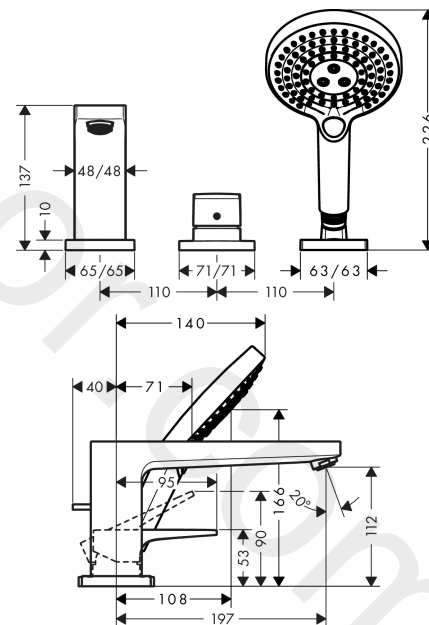

### Description

**product features**

- consists of: 3-hole rim mounted single lever bath mixer, hand shower, shower holder
- 2 functions
- projection: 197 mm
- spray type mixer: normal spray
- spray type hand shower: Rain, RainAir, Whirl
- maximum pull-out length of hand shower: 1.60 m
- maximum flow rate at 3 bar: 19 l/min
- flow rate of hand shower at 3 bar: 14 l/min
- ceramic valves hot/ cold 180°
- temperature limitation adjustable
- connection dimension: DN15
- connection type: basic set
- installation on bath rim
- min. operating pressure: 1 bar
- max. operating pressure: 10 bar

### Scale drawing

**Metropol**  
**3-hole rim mounted single lever bath mixer with lever handle**  
 Finish: **Chrome** Article Number: **32551000**

**Flowchart**

**Metropol**  
**3-hole rim mounted single lever bath mixer with lever handle**  
 Finish: **Chrome** Article Number: **32551000**

Exploded Drawing

Year of production: >04/17

**Metropol**  
**3-hole rim mounted single lever bath mixer with lever handle**  
 Finish: **Chrome** Article Number: **32551000**

## Spare part list

Year of production: >04/17

Pos.	Description	Article Number	Price	PU
1	handle	93075000	£ 64,00	1
2	screw cover	96338000	£ 3,30	1
3	escutcheon	93138000	£ 43,00	1
4	cartridge, assy	92730000	£ 35,00	1
5	locking screw for handle	95140000	£ 6,10	1
6	seal	95008000	£ 9,00	1
7	spout cpl.	93151000	£ 370,00	1
8	aerator M24x1 (30 l/min)	96512000	£ 16,10	1
9	diverter knob	98707000	£ 25,00	1
10	O-ring 41x1,5	98168000	£ 3,30	1
11	escutcheon for spout	93152000	£ 35,00	1
12	selector assy	96775000	£ 79,00	1
13	O-Ring 14x2,5	98189000	£ 3,30	1
14	O-Ring 23x2,5	98183000	£ 3,30	1
15	O-Ring 22x2	98185000	£ 3,30	1
16	O-ring 9x2,5	98217000	£ 3,30	1
17	handshower	26530000	£ 130,00	1
18	filter insert	97708000	£ 6,10	1
19	shower holder	28071000	£ 43,00	1
20	set of non return valves DW 15	94074000	£ 16,10	1
21	escutcheon for shower holder	93153000	£ 51,00	1
22	O-ring 56x2	98468000	£ 9,00	1
a	-	13439180	£ 437,00	1