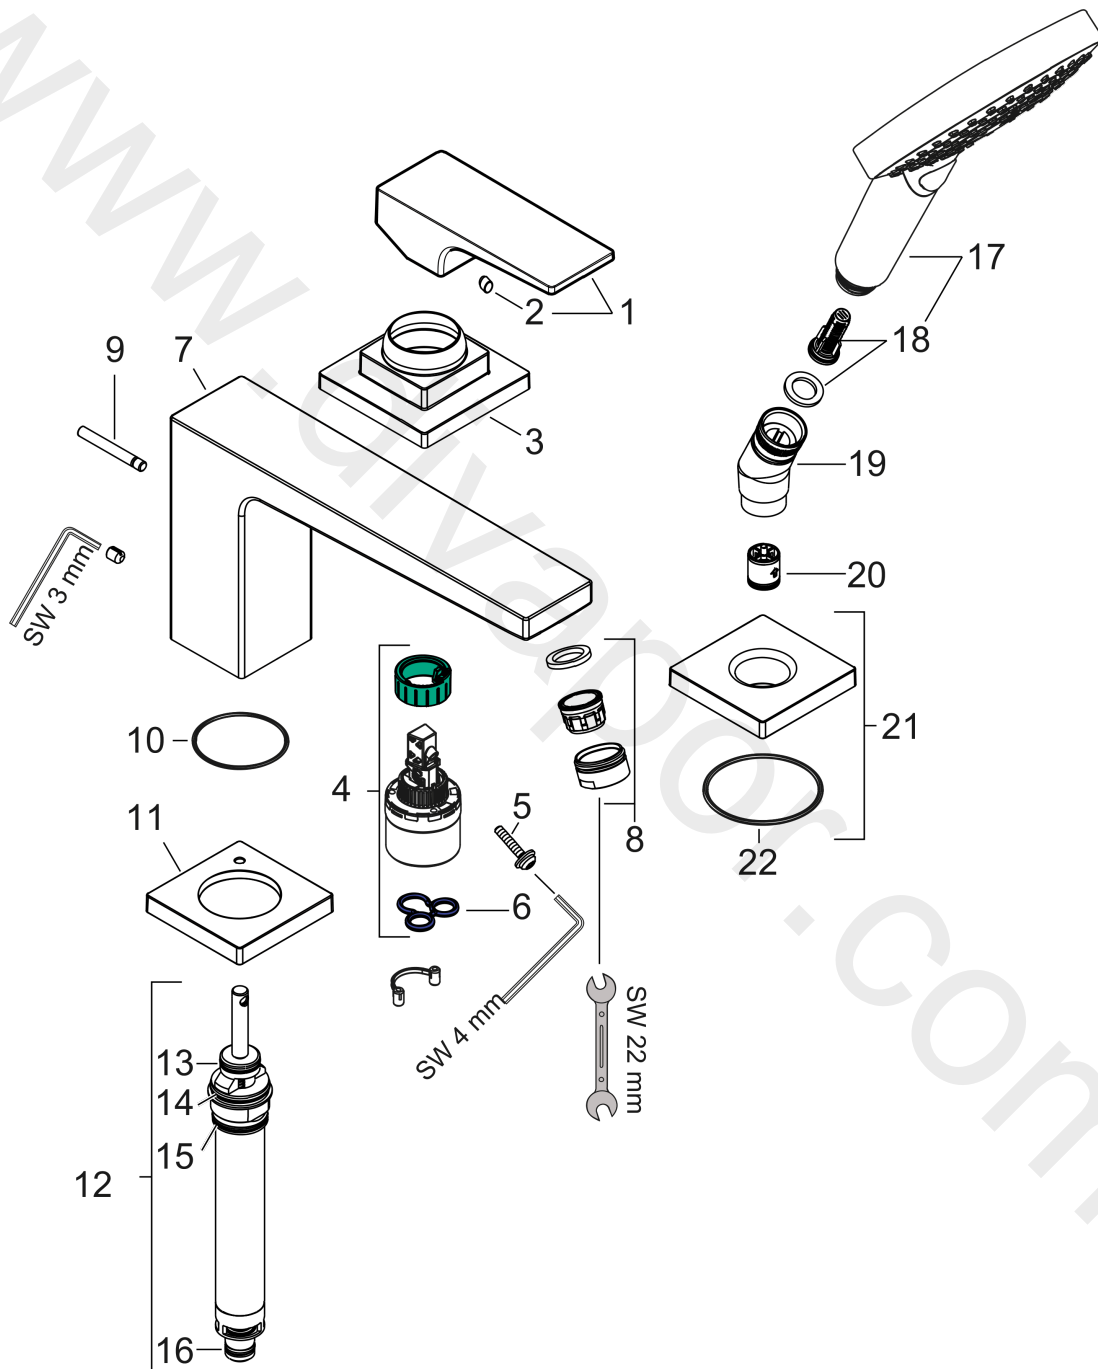

### Description

**product features**

- consists of: 3-hole rim mounted single lever bath mixer, hand shower, shower holder
- 2 functions
- projection: 197 mm
- spray type mixer: normal spray
- spray type hand shower: Rain, RainAir, Whirl
- maximum pull-out length of hand shower: 1.60 m
- maximum flow rate at 3 bar: 19 l/min
- flow rate of hand shower at 3 bar: 14 l/min
- ceramic valves hot/ cold 180°
- temperature limitation adjustable
- connection dimension: DN15
- connection type: basic set
- installation on bath rim
- min. operating pressure: 1 bar
- max. operating pressure: 10 bar

### Scale drawing

**Metropol**  
**3-hole rim mounted single lever bath mixer with lever handle**  
 Finish: **Chrome** Article Number: **32551000**

**Flowchart**

**Metropol**  
**3-hole rim mounted single lever bath mixer with lever handle**  
 Finish: **Chrome** Article Number: **32551000**

Exploded Drawing

Year of production: >04/17

**Metropol**  
**3-hole rim mounted single lever bath mixer with lever handle**  
 Finish: **Chrome** Article Number: **32551000**

## Spare part list

Year of production: >04/17

Pos.	Description	Article Number	Price	PU
1	handle	93075000	£ 64,00	1
2	screw cover	96338000	£ 3,30	1
3	escutcheon	93138000	£ 43,00	1
4	cartridge, assy	92730000	£ 35,00	1
5	locking screw for handle	95140000	£ 6,10	1
6	seal	95008000	£ 9,00	1
7	spout cpl.	93151000	£ 370,00	1
8	aerator M24x1 (30 l/min)	96512000	£ 16,10	1
9	diverter knob	98707000	£ 25,00	1
10	O-ring 41x1,5	98168000	£ 3,30	1
11	escutcheon for spout	93152000	£ 35,00	1
12	selector assy	96775000	£ 79,00	1
13	O-Ring 14x2,5	98189000	£ 3,30	1
14	O-Ring 23x2,5	98183000	£ 3,30	1
15	O-Ring 22x2	98185000	£ 3,30	1
16	O-ring 9x2,5	98217000	£ 3,30	1
17	handshower	26530000	£ 130,00	1
18	filter insert	97708000	£ 6,10	1
19	shower holder	28071000	£ 43,00	1
20	set of non return valves DW 15	94074000	£ 16,10	1
21	escutcheon for shower holder	93153000	£ 51,00	1
22	O-ring 56x2	98468000	£ 9,00	1
a	-	13439180	£ 437,00	1