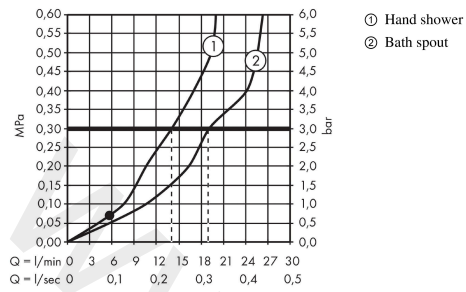

Metropol
3-hole rim mounted single lever bath mixer with lever handle
Finish: **Chrome** Article Number: **32551000**

Flowchart