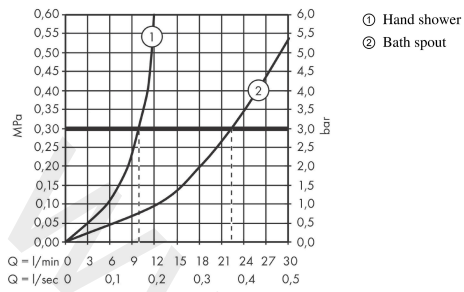

Metropol
4-hole rim mounted bath mixer with lever handles
Finish: **Matt Black** Article Number: **32553677**

Flowchart

www.divapor.com