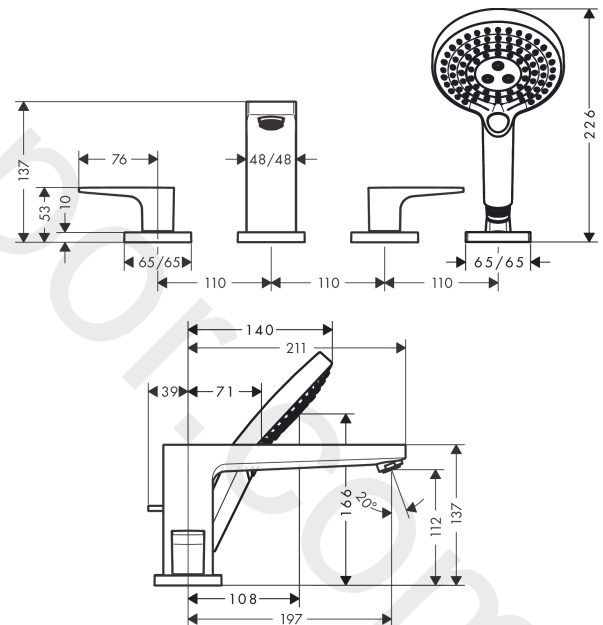

Scale drawing