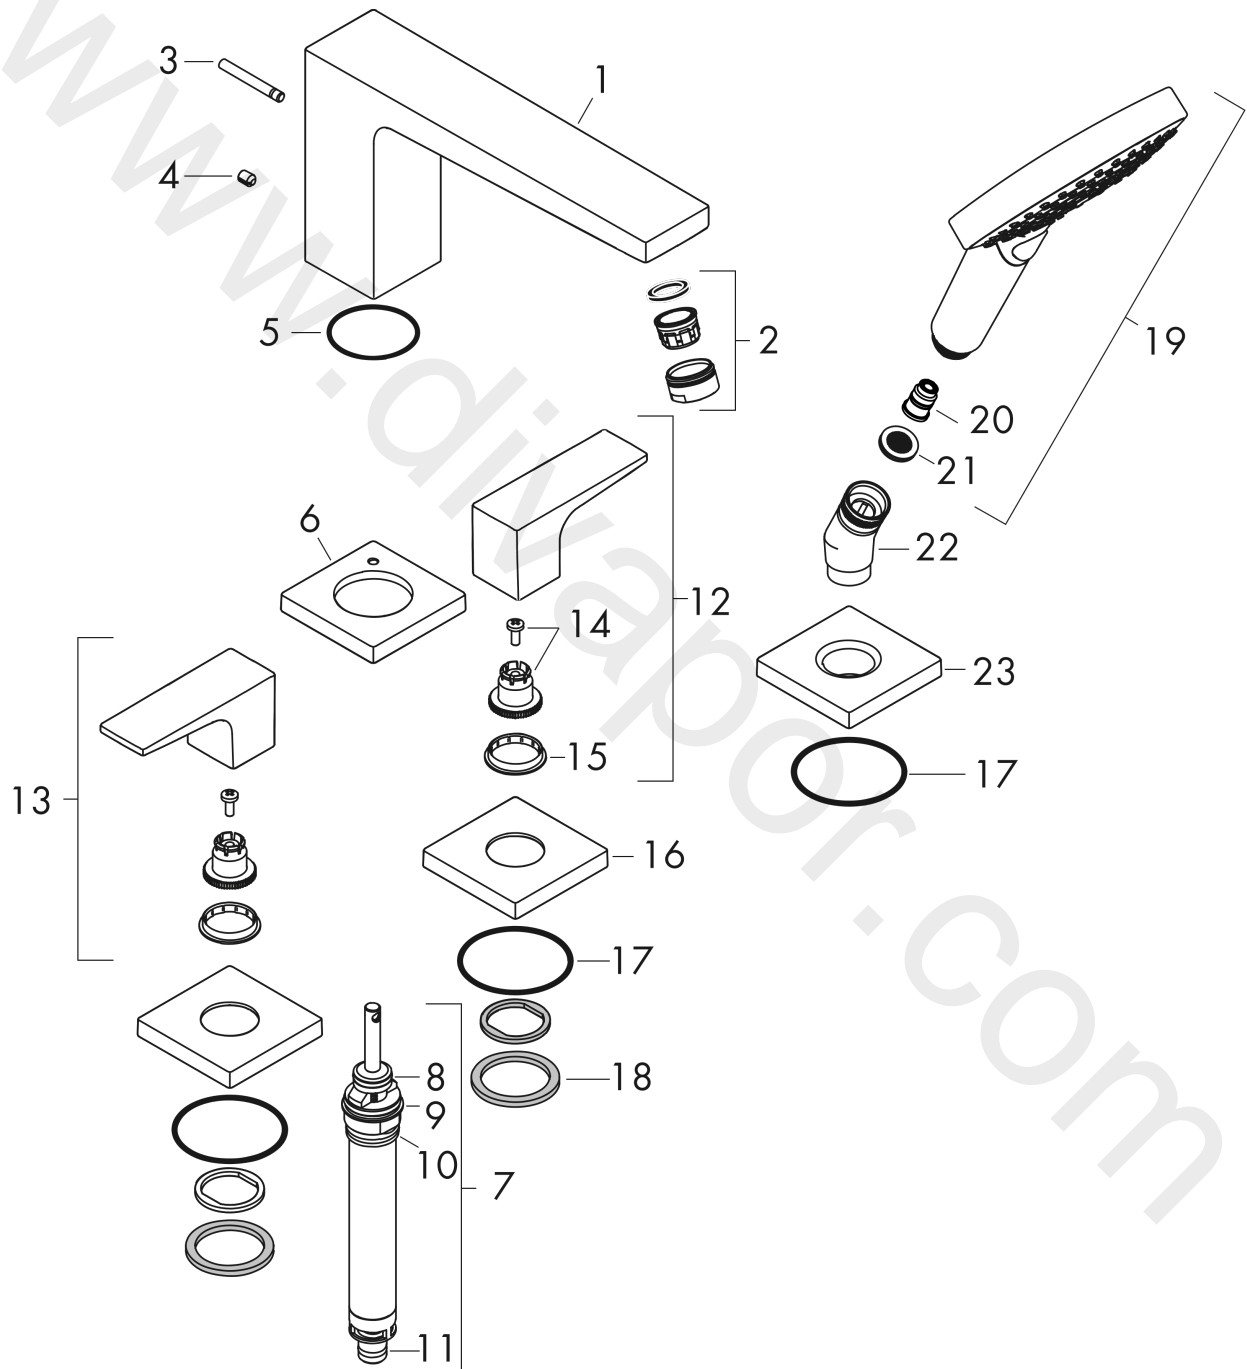

### Description

**product features**

- consists of: 4-hole rim mounted bath mixer, hand shower, shower holder
- 2 functions
- projection: 196 mm
- spray type mixer: normal spray
- spray type hand shower: Rain, RainAir, Whirl
- maximum flow rate at 3 bar: 22 l/min
- flow rate for bath spout at 3 bar: 22 l/min
- flow rate of hand shower at 3 bar: 9,7 l/min
- ceramic valves hot/cold 90°
- connection dimension: DN15
- connection type: basic set
- installation on bath rim
- min. operating pressure: 1 bar
- max. operating pressure: 10 bar

### Scale drawing

**Metropol**  
**4-hole rim mounted bath mixer with lever handles**  
 Finish: **Matt Black** Article Number: **32553677**

**Flowchart**

www.divapor.com

**Metropol**  
**4-hole rim mounted bath mixer with lever handles**  
 Finish: **Matt Black** Article Number: **32553677**

Exploded Drawing

Year of production: >03/20

**Metropol**  
**4-hole rim mounted bath mixer with lever handles**  
 Finish: **Matt Black** Article Number: **32553677**

## Spare part list

Year of production: >03/20

Pos.	Description	Article Number	Price	PU
1	spout cpl.	93151670	£ 550,00	1
2	aerator M24x1 (30 l/min)	96512670	£ 25,00	1
3	diverter knob	98707670	£ 38,00	1
4	hollow set screw M6x8	98444000	£ 3,30	1
5	O-ring 41x1,5	98168000	£ 3,30	1
6	escutcheon for spout	93152670	£ 51,00	1
7	selector assy	96775000	£ 79,00	1
8	O-Ring 14x2,5	98189000	£ 3,30	1
9	O-Ring 23x2,5	98183000	£ 3,30	1
10	O-Ring 22x2	98185000	£ 3,30	1
11	O-ring 9x2,5	98217000	£ 3,30	1
12	handle for cold water	93168670	£ 64,00	1
13	handle for hot water	93167670	£ 64,00	1
14	handle fixing set	94184000	£ 6,10	1
15	set of color-rings cold / hot water	95819000	£ 13,30	1
16	escutcheon for handle	93169670	£ 96,00	1
17	O-ring 56x2	98468000	£ 9,00	1
18	flat seal	98749000	£ 6,10	1
19	handshower	26531677	-	1
20	back flow preventor cartridge	93339000	£ 20,50	1
21	filter packing	94246000	£ 3,30	1
22	shower holder	28071670	£ 64,00	1
23	escutcheon for shower holder	93153670	£ 76,00	1