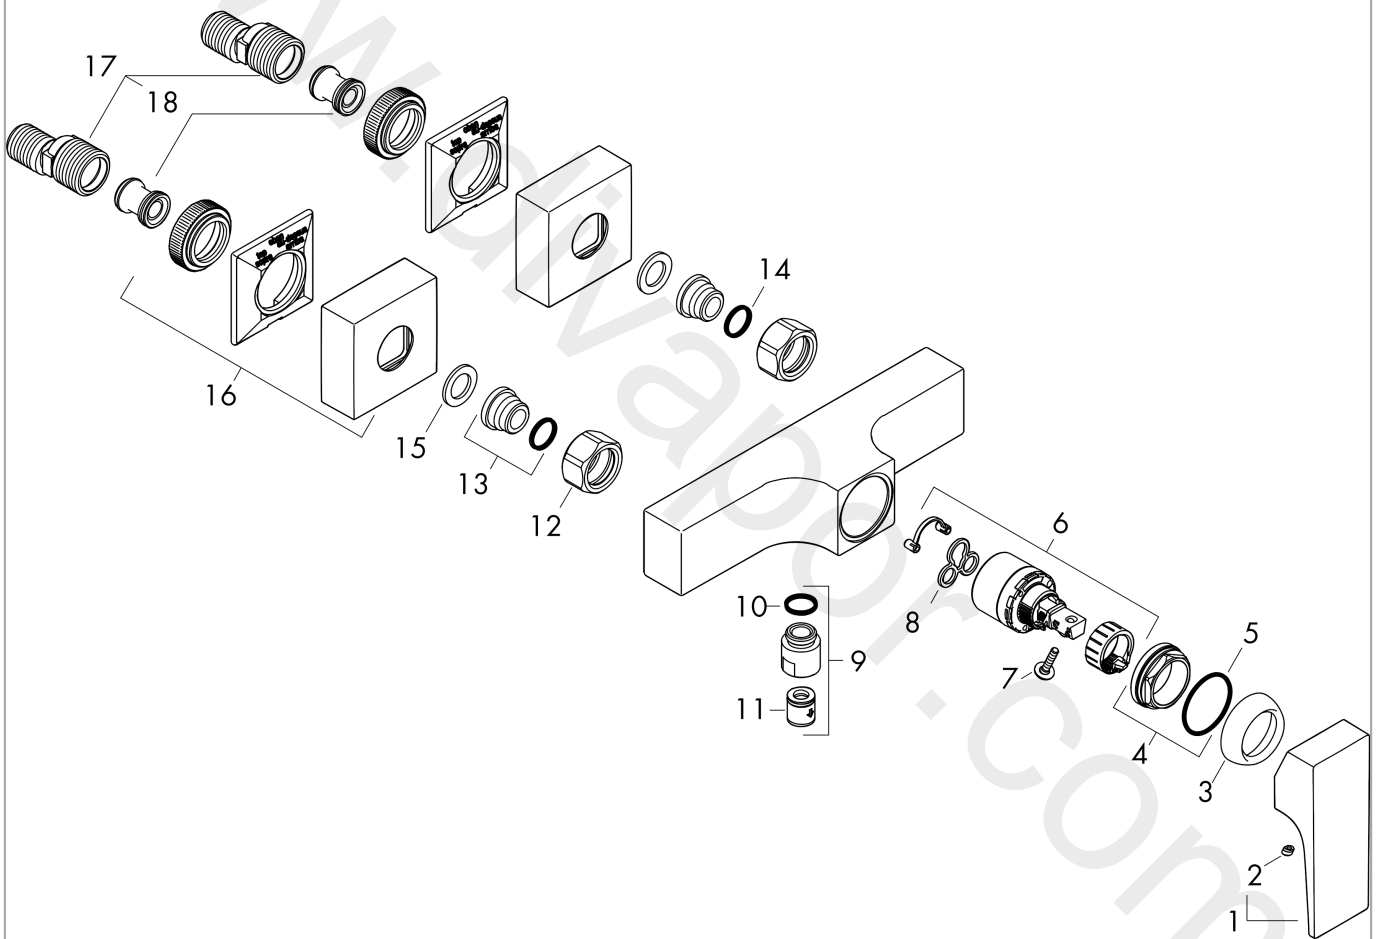

##### product features

- 1 function
- centre distance: 150 ± 12 mm
- maximum flow rate at 3 bar: 16 l/min
- flow rate of hand shower at 3 bar: 16 l/min
- ceramic cartridge
- temperature limitation adjustable
- non-return valve
- with silencer
- hose connection DN15
- connection dimension: DN15
- min. operating pressure: 1 bar
- max. operating pressure: 10 bar
- connection type: s-shaped connections
- WRAS 2304043
- WRAS 2304043 - Approval letter 2304043

#### Product image

#### Scale drawing

**Metropol**

**Single lever shower mixer for exposed installation with lever handle**

Finish: **Brushed Bronze** Article Number: **32560140**

**Flowchart**

www.divapor.com

**Metropol**

**Single lever shower mixer for exposed installation with lever handle**

Finish: **Brushed Bronze** Article Number: **32560140**

**Exploded Drawing**

Year of production: >07/19