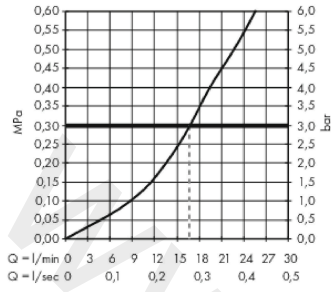

Metropol

Single lever shower mixer for exposed installation with lever handle

Finish: **Brushed Bronze** Article Number: **32560140**

Flowchart

www.divapor.com