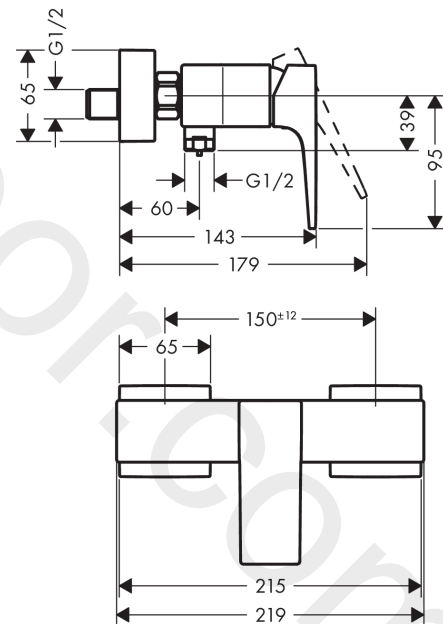

Scale drawing