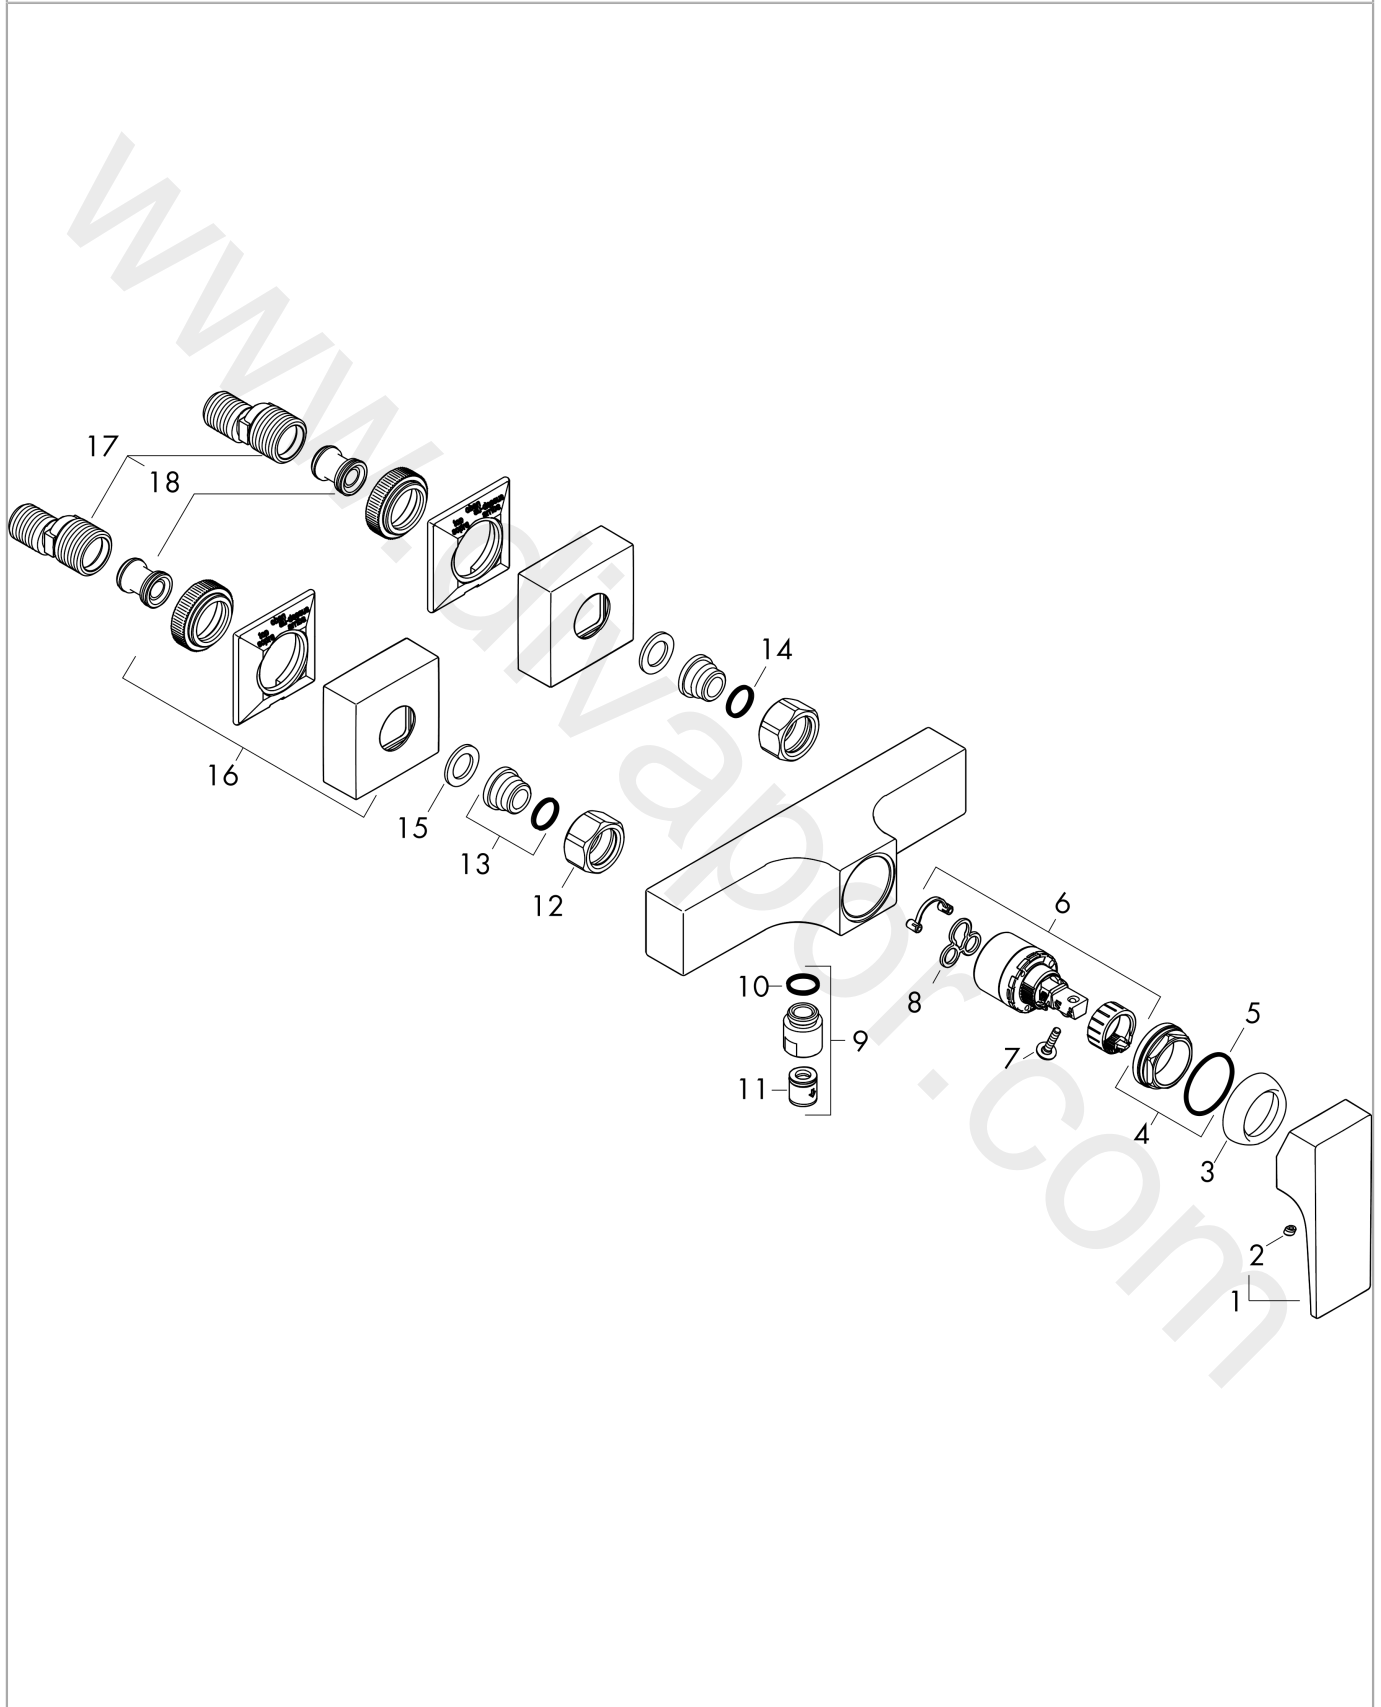

Metropol

Single lever shower mixer for exposed installation with lever handle 2 ticks

Finish: **Brushed Bronze** Article Number: **32562149**

Description

product features

- centre distance: 150 ± 12 mm
- maximum flow rate at 3 bar: 5,4 l/min
- ceramic cartridge
- temperature limitation adjustable
- non-return valve
- with silencer
- hose connection DN15
- connection dimension: DN15
- min. operating pressure: 1 bar
- max. operating pressure: 10 bar
- connection type: s-shaped connections

Product image

Scale drawing

Flowchart

Metropol

Single lever shower mixer for exposed installation with lever handle 2 ticks

Finish: **Brushed Bronze** Article Number: **32562149**

Exploded Drawing

Year of production: >04/20

Metropol**Single lever shower mixer for exposed installation with lever handle 2 ticks**Finish: **Brushed Bronze** Article Number: **32562149****Spare part list**

Year of production: >04/20

Pos.	Description	Article Number	Price	PU
1	handle	93075140	£ 96,00	1
2	screw cover	96338000	£ 3,30	1
3	flange	97406140	£ 33,00	1
4	nut	97209000	£ 16,10	1
5	O-Ring 32x2	98193000	£ 3,30	1
6	cartridge, assy	95646000	£ 96,00	1
7	locking screw for handle	95140000	£ 6,10	1
8	seal	95008000	£ 9,00	1
9	Hose Connection	96044019	-	1
10	O-ring 14x2	98129000	£ 3,30	1
11	non return valve	92839000	£ 16,10	1
12	set of nuts	96157140	£ 52,50	1
13	connecting thread	97220000	£ 16,10	1
14	O-ring 15x2	98163000	£ 3,30	1
15	filter packing	96922000	£ 9,00	1
16	escutcheon	93077140	£ 76,00	1
17	set of S-unions (±12 mm)	94140000	£ 51,00	1
18	noise reduction	96429000	£ 6,10	1