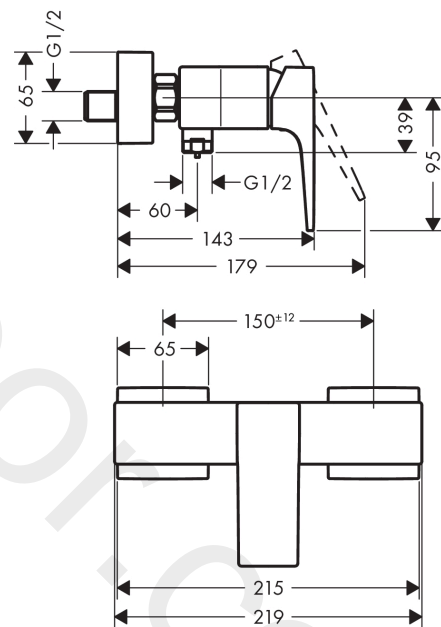

Metropol

Single lever shower mixer for exposed installation with lever handle 2 ticks

Finish: **Brushed Bronze** Article Number: **32562149**

Description

product features

- centre distance: 150 ± 12 mm
- maximum flow rate at 3 bar: 5,4 l/min
- ceramic cartridge
- temperature limitation adjustable
- non-return valve
- with silencer
- hose connection DN15
- connection dimension: DN15
- min. operating pressure: 1 bar
- max. operating pressure: 10 bar
- connection type: s-shaped connections

Product image

Scale drawing

Flowchart

Metropol

Single lever shower mixer for exposed installation with lever handle 2 ticks

Finish: **Brushed Bronze** Article Number: **32562149**

Exploded Drawing

Year of production: >04/20

Metropol**Single lever shower mixer for exposed installation with lever handle 2 ticks**Finish: **Brushed Bronze** Article Number: **32562149****Spare part list**

Year of production: >04/20

Pos.	Description	Article Number	Price	PU
1	handle	93075140	£ 96,00	1
2	screw cover	96338000	£ 3,30	1
3	flange	97406140	£ 33,00	1
4	nut	97209000	£ 16,10	1
5	O-Ring 32x2	98193000	£ 3,30	1
6	cartridge, assy	95646000	£ 96,00	1
7	locking screw for handle	95140000	£ 6,10	1
8	seal	95008000	£ 9,00	1
9	Hose Connection	96044019	-	1
10	O-ring 14x2	98129000	£ 3,30	1
11	non return valve	92839000	£ 16,10	1
12	set of nuts	96157140	£ 52,50	1
13	connecting thread	97220000	£ 16,10	1
14	O-ring 15x2	98163000	£ 3,30	1
15	filter packing	96922000	£ 9,00	1
16	escutcheon	93077140	£ 76,00	1
17	set of S-unions (±12 mm)	94140000	£ 51,00	1
18	noise reduction	96429000	£ 6,10	1