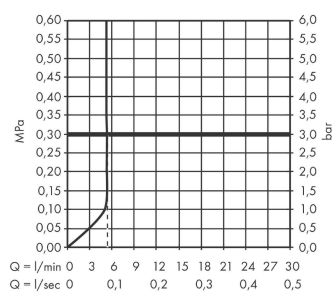

Metropol

Single lever shower mixer for exposed installation with lever handle 2 ticks

Finish: **Brushed Bronze** Article Number: **32562149**

Description

product features

- centre distance: 150 ± 12 mm
- maximum flow rate at 3 bar: 5,4 l/min
- ceramic cartridge
- temperature limitation adjustable
- non-return valve
- with silencer
- hose connection DN15
- connection dimension: DN15
- min. operating pressure: 1 bar
- max. operating pressure: 10 bar
- connection type: s-shaped connections

Product image

Scale drawing

Flowchart

Metropol

Single lever shower mixer for exposed installation with lever handle 2 ticks

Finish: **Brushed Bronze** Article Number: **32562149**

Exploded Drawing

Year of production: >04/20