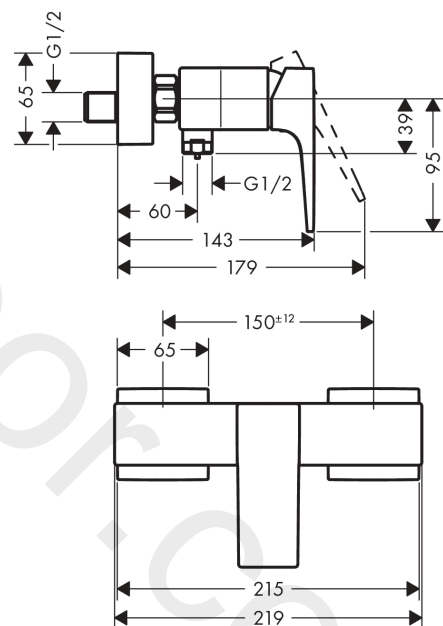

Metropol

Single lever shower mixer for exposed installation with lever handle 3 ticks

Finish: **Chrome** Article Number: **32563009**

Description

product features

- centre distance: 150 ± 12 mm
- maximum flow rate at 3 bar: 5 l/min
- flow rate of hand shower at 3 bar: 5 l/min
- ceramic cartridge
- temperature limitation adjustable
- non-return valve
- with silencer
- hose connection DN15
- connection dimension: DN15
- min. operating pressure: 1 bar
- max. operating pressure: 10 bar
- connection type: s-shaped connections

Product image

Scale drawing

Flowchart

Metropol

Single lever shower mixer for exposed installation with lever handle 3 ticks

Finish: **Chrome** Article Number: **32563009**

Exploded Drawing

Year of production: >04/20

Metropol

Single lever shower mixer for exposed installation with lever handle 3 ticks

Finish: **Chrome** Article Number: **32563009**

Spare part list

Year of production: >04/20

Pos.	Description	Article Number	Price	PU
1	handle	93075000	£ 64,00	1
2	screw cover	96338000	£ 3,30	1
3	flange	97406000	£ 20,50	1
4	nut	97209000	£ 16,10	1
5	O-Ring 32x2	98193000	£ 3,30	1
6	cartridge, assy	95646000	£ 96,00	1
7	locking screw for handle	95140000	£ 6,10	1
8	seal	95008000	£ 9,00	1
9	Hose Connection	96044029	-	1
10	O-ring 14x2	98129000	£ 3,30	1
11	non return valve	92622000	£ 25,00	1
12	set of nuts	96157000	£ 35,00	1
13	connecting thread	97220000	£ 16,10	1
14	O-ring 15x2	98163000	£ 3,30	1
15	filter packing	96922000	£ 9,00	1
16	escutcheon	93077000	£ 51,00	1
17	set of S-unions (±12 mm)	94140000	£ 51,00	1
18	noise reduction	96429000	£ 6,10	1