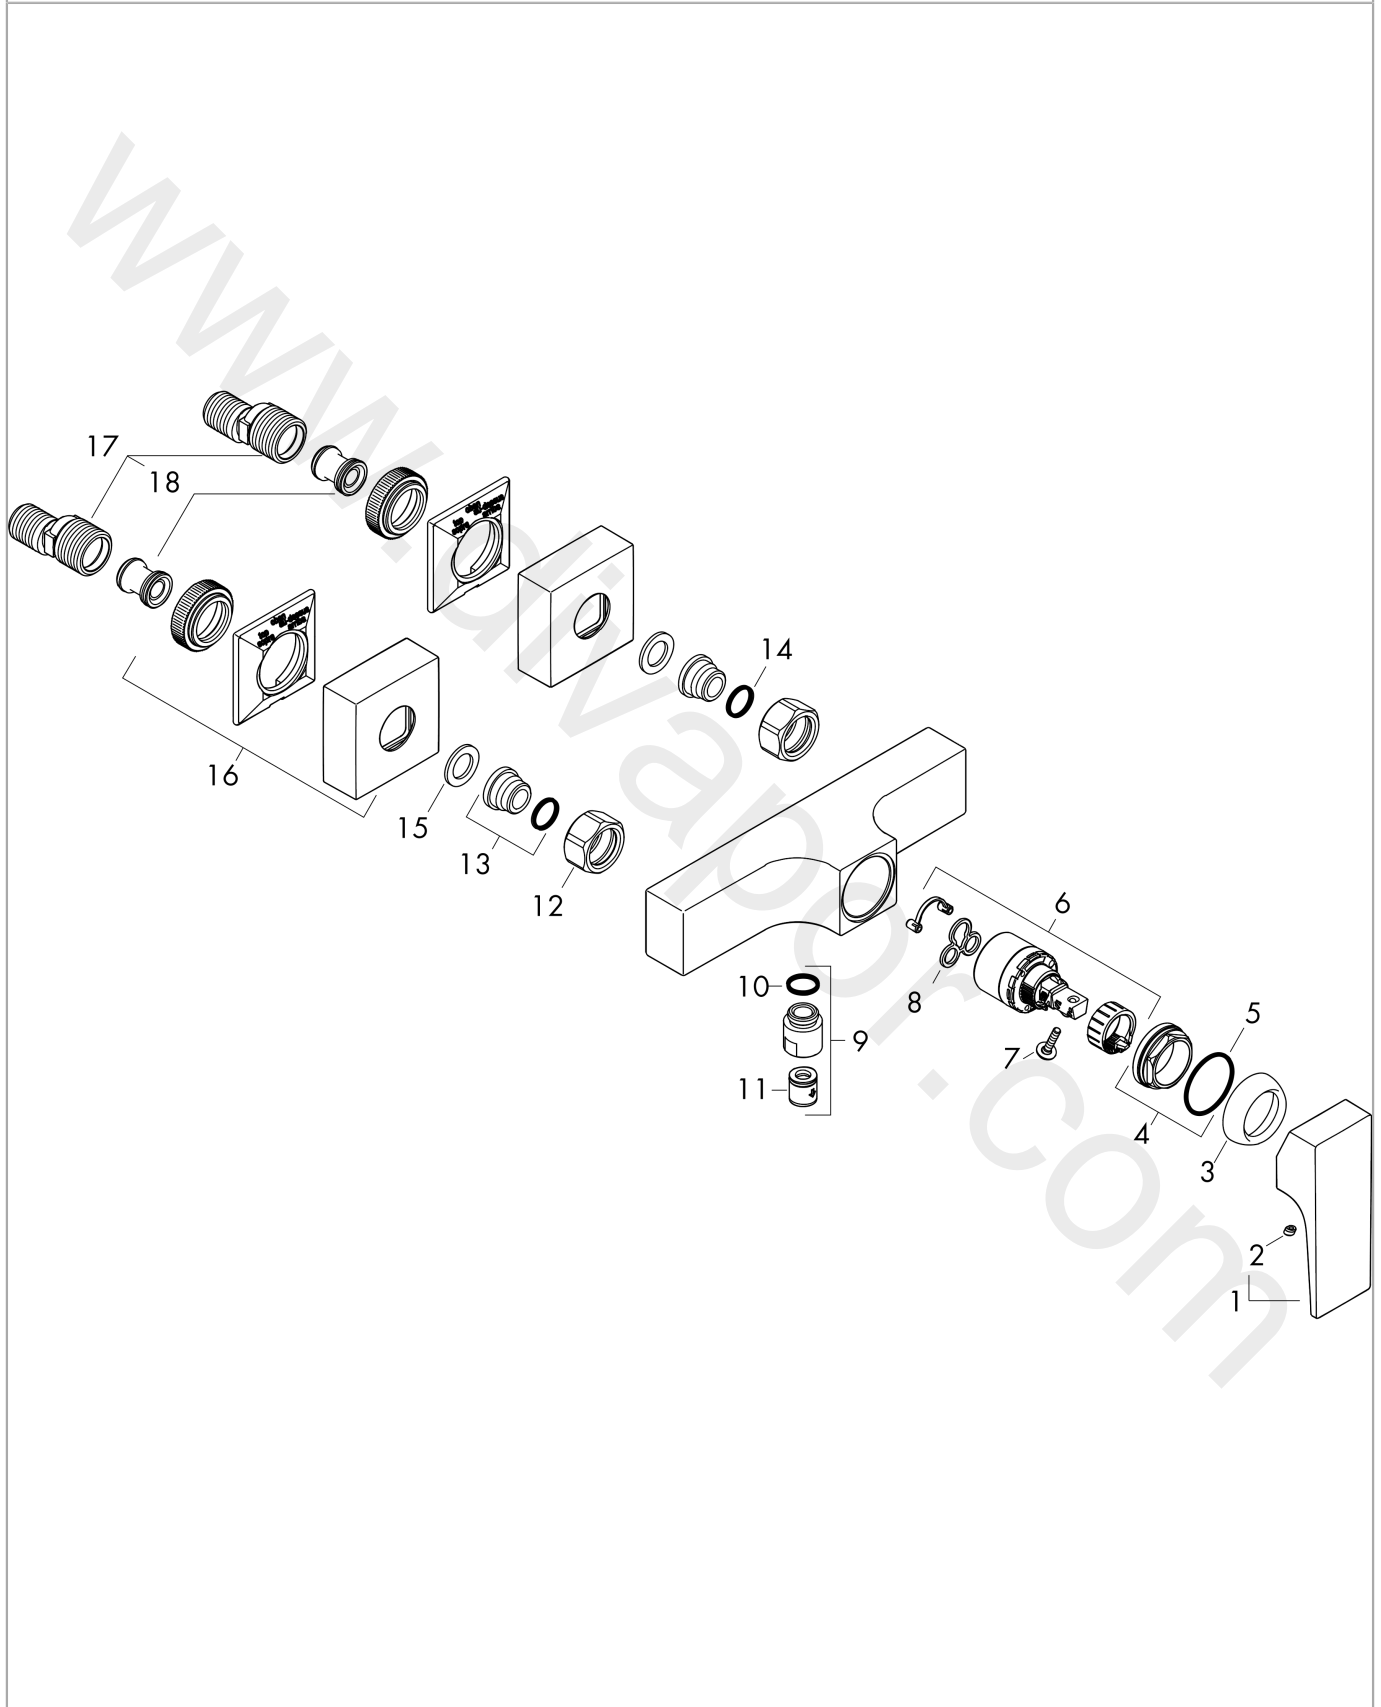

Metropol

Single lever shower mixer for exposed installation with lever handle 3 ticks

Finish: **Chrome** Article Number: **32563009**

Description

product features

- centre distance: 150 ± 12 mm
- maximum flow rate at 3 bar: 5 l/min
- flow rate of hand shower at 3 bar: 5 l/min
- ceramic cartridge
- temperature limitation adjustable
- non-return valve
- with silencer
- hose connection DN15
- connection dimension: DN15
- min. operating pressure: 1 bar
- max. operating pressure: 10 bar
- connection type: s-shaped connections

Product image

Scale drawing

Flowchart

Metropol

Single lever shower mixer for exposed installation with lever handle 3 ticks

Finish: **Chrome** Article Number: **32563009**

Exploded Drawing

Year of production: >04/20

Metropol

Single lever shower mixer for exposed installation with lever handle 3 ticks

Finish: **Chrome** Article Number: **32563009**

Spare part list

Year of production: >04/20

Pos.	Description	Article Number	Price	PU
1	handle	93075000	£ 64,00	1
2	screw cover	96338000	£ 3,30	1
3	flange	97406000	£ 20,50	1
4	nut	97209000	£ 16,10	1
5	O-Ring 32x2	98193000	£ 3,30	1
6	cartridge, assy	95646000	£ 96,00	1
7	locking screw for handle	95140000	£ 6,10	1
8	seal	95008000	£ 9,00	1
9	Hose Connection	96044029	-	1
10	O-ring 14x2	98129000	£ 3,30	1
11	non return valve	92622000	£ 25,00	1
12	set of nuts	96157000	£ 35,00	1
13	connecting thread	97220000	£ 16,10	1
14	O-ring 15x2	98163000	£ 3,30	1
15	filter packing	96922000	£ 9,00	1
16	escutcheon	93077000	£ 51,00	1
17	set of S-unions (±12 mm)	94140000	£ 51,00	1
18	noise reduction	96429000	£ 6,10	1