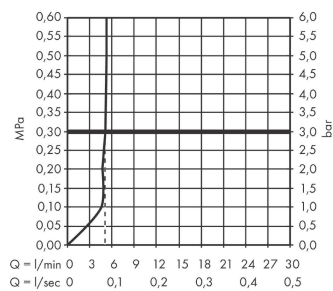

Metropol

Single lever shower mixer for exposed installation with lever handle 3 ticks

Finish: **Chrome** Article Number: **32563009**

Description

product features

- centre distance: 150 ± 12 mm
- maximum flow rate at 3 bar: 5 l/min
- flow rate of hand shower at 3 bar: 5 l/min
- ceramic cartridge
- temperature limitation adjustable
- non-return valve
- with silencer
- hose connection DN15
- connection dimension: DN15
- min. operating pressure: 1 bar
- max. operating pressure: 10 bar
- connection type: s-shaped connections

Product image

Scale drawing

Flowchart

Metropol

Single lever shower mixer for exposed installation with lever handle 3 ticks

Finish: **Chrome** Article Number: **32563009**

Exploded Drawing

Year of production: >04/20

Metropol

Single lever shower mixer for exposed installation with lever handle 3 ticks

Finish: **Chrome** Article Number: **32563009**

Spare part list

Year of production: >04/20

Pos.	Description	Article Number	Price	PU
1	handle	93075000	£ 64,00	1
2	screw cover	96338000	£ 3,30	1
3	flange	97406000	£ 20,50	1
4	nut	97209000	£ 16,10	1
5	O-Ring 32x2	98193000	£ 3,30	1
6	cartridge, assy	95646000	£ 96,00	1
7	locking screw for handle	95140000	£ 6,10	1
8	seal	95008000	£ 9,00	1
9	Hose Connection	96044029	-	1
10	O-ring 14x2	98129000	£ 3,30	1
11	non return valve	92622000	£ 25,00	1
12	set of nuts	96157000	£ 35,00	1
13	connecting thread	97220000	£ 16,10	1
14	O-ring 15x2	98163000	£ 3,30	1
15	filter packing	96922000	£ 9,00	1
16	escutcheon	93077000	£ 51,00	1
17	set of S-unions (±12 mm)	94140000	£ 51,00	1
18	noise reduction	96429000	£ 6,10	1