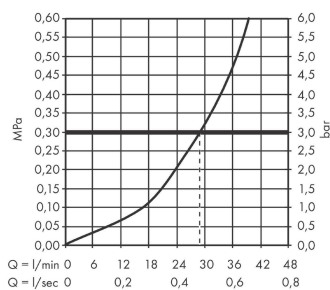

Metropol

Single lever shower mixer for concealed installation with lever handle for iBox universal

Finish: **Chrome** Article Number: **32565000**

Description

product features

- 1 function
- maximum flow rate at 3 bar: 29,3 l/min
- ceramic cartridge
- temperature limitation adjustable
- with silencer
- min. operating pressure: 1 bar
- max. operating pressure: 10 bar
- connection type: basic set

Article Details

Price excl. VAT

291,67 £

Design awards

Certificates / Sustainability

Product image

Scale drawing

Flowchart