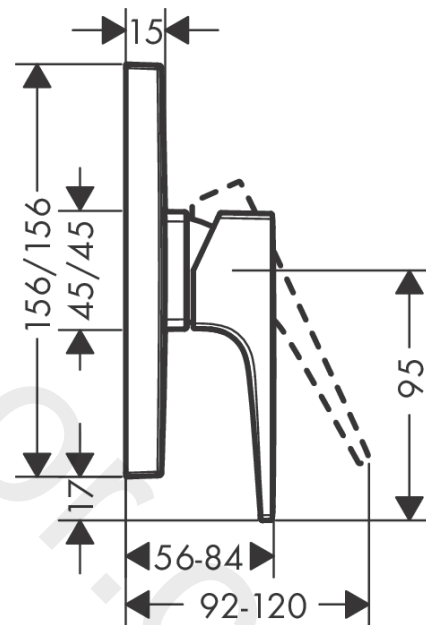

Metropol

Single lever shower mixer for concealed installation with lever handle for iBox universal

Finish: **Chrome** Article Number: **32565000**

Description

product features

- 1 function
- maximum flow rate at 3 bar: 29,3 l/min
- ceramic cartridge
- temperature limitation adjustable
- with silencer
- min. operating pressure: 1 bar
- max. operating pressure: 10 bar
- connection type: basic set

Article Details

Price excl. VAT

291,67 £

Design awards

Certificates / Sustainability

Product image

Scale drawing

Flowchart

Metropol

Single lever shower mixer for concealed installation with lever handle for iBox universal

Finish: **Chrome** Article Number: **32565000**

Exploded Drawing

Year of production: >10/20

Metropol

Single lever shower mixer for concealed installation with lever handle for iBox universal

Finish: **Chrome** Article Number: **32565000**

Spare part list

Year of production: >10/20

Pos.	Description	Article Number	Price	PU
1	handle	93075000	£ 64,00	1
2	screw cover	96338000	£ 3,30	1
3	escutcheon 155 / 155 mm	93142000	£ 51,00	1
4	O-ring 54x3	98436000	£ 3,30	1
5	sleeve	93143000	£ 35,00	1
6	holder for escutcheon	98793000	£ 43,00	1
7	set of fixing screws	96454000	£ 9,00	1
8	nut	98796000	£ 43,00	1
9	O-ring 30x1,5	98433000	£ 3,30	1
10	O-ring 39x1,5	98400000	£ 3,30	1
11	cartridge, assy	92730000	£ 35,00	1
12	locking screw for handle	95140000	£ 6,10	1
13	seal	95008000	£ 9,00	1
14	set of screws	96525000	£ 9,00	1
15	O-ring 16x2	98133000	£ 3,30	1
16	O-Ring 22x2	98185000	£ 3,30	1
17	flow limiter (22 l/min)	95884000	£ 13,30	1
18	noise reduction	96429000	£ 6,10	1
19	extension 25 mm	13595000	£ 75,00	1
20	set of fixing screws	97747000	£ 3,30	1
21	extension 22 mm	13593000	£ 79,00	1
a	concealed item	01800180	£ 163,00	1
b	adapter for exchanged connections	93181000	£ 275,00	1