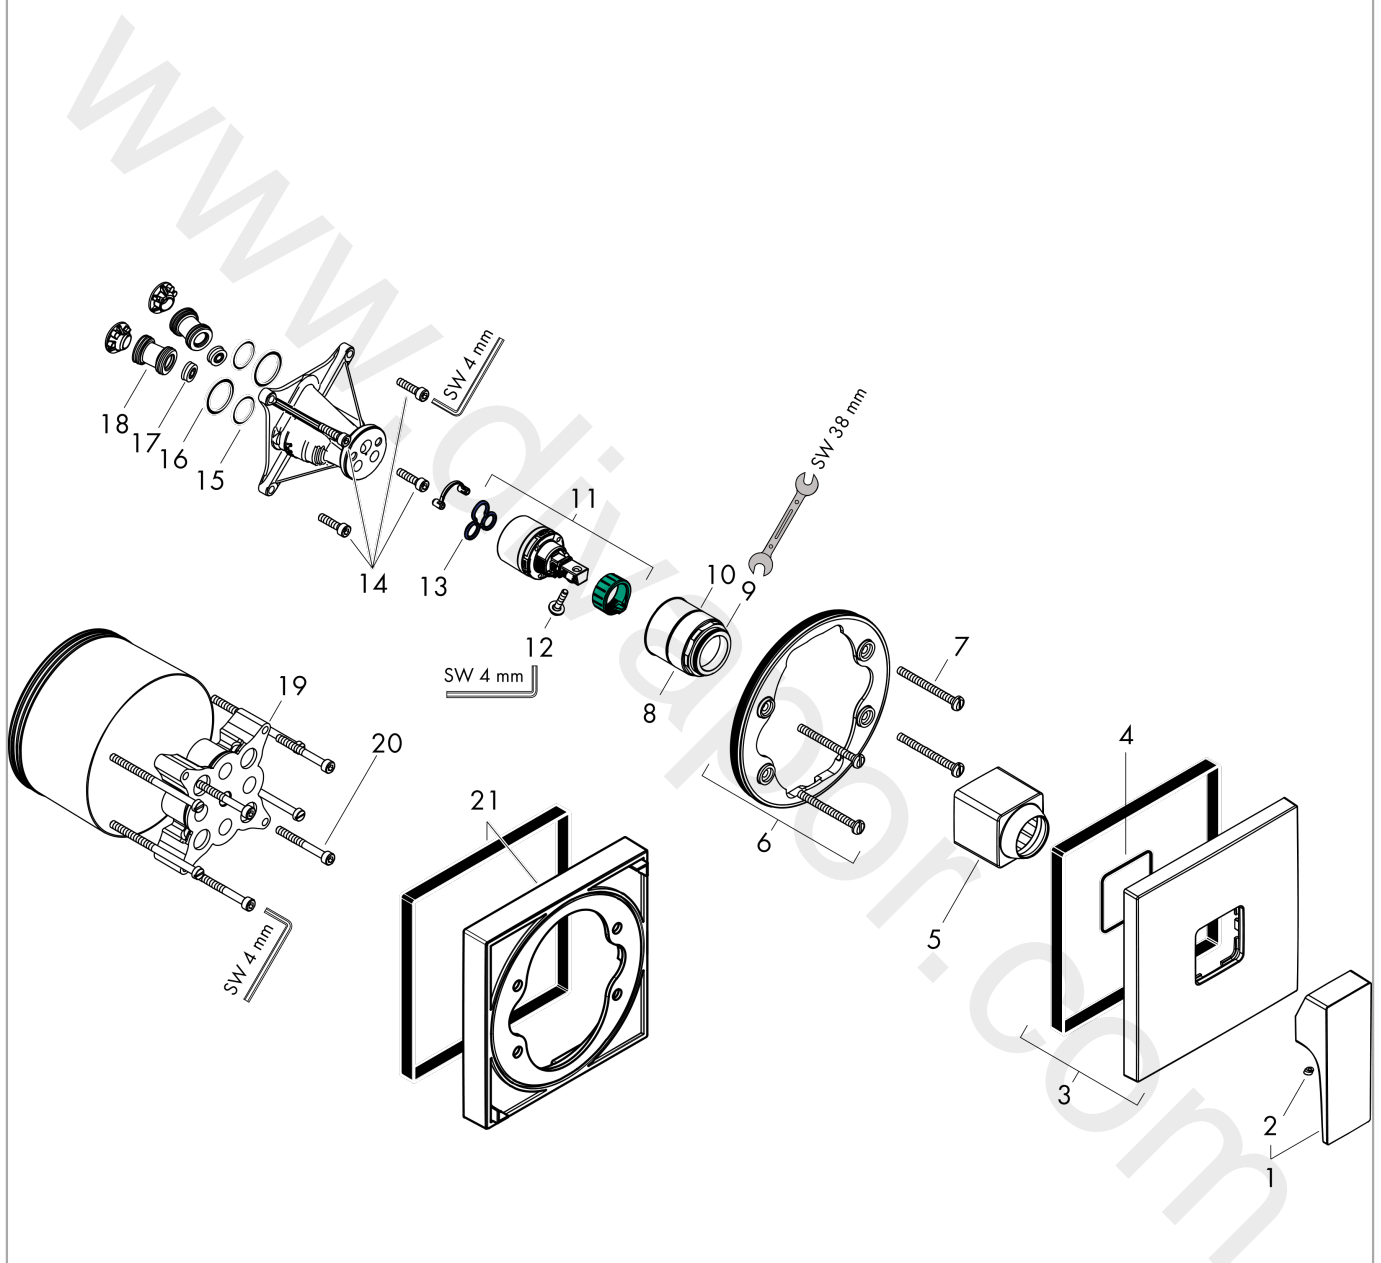

Metropol

Single lever shower mixer for concealed installation with lever handle for iBox universal

Finish: **Chrome** Article Number: **32565000**

Description

product features

- 1 function
- maximum flow rate at 3 bar: 29,3 l/min
- ceramic cartridge
- temperature limitation adjustable
- with silencer
- min. operating pressure: 1 bar
- max. operating pressure: 10 bar
- connection type: basic set

Metropol

Single lever shower mixer for concealed installation with lever handle for iBox universal

Finish: **Chrome** Article Number: **32565000**

Exploded Drawing

Year of production: >10/20

Metropol

Single lever shower mixer for concealed installation with lever handle for iBox universal

Finish: **Chrome** Article Number: **32565000**

Spare part list

Year of production: >10/20

Pos.	Description	Article Number	Price	PU
1	handle	93075000	£ 64,00	1
2	screw cover	96338000	£ 3,30	1
3	escutcheon 155 / 155 mm	93142000	£ 51,00	1
4	O-ring 54x3	98436000	£ 3,30	1
5	sleeve	93143000	£ 35,00	1
6	holder for escutcheon	98793000	£ 43,00	1
7	set of fixing screws	96454000	£ 9,00	1
8	nut	98796000	£ 43,00	1
9	O-ring 30x1,5	98433000	£ 3,30	1
10	O-ring 39x1,5	98400000	£ 3,30	1
11	cartridge, assy	92730000	£ 35,00	1
12	locking screw for handle	95140000	£ 6,10	1
13	seal	95008000	£ 9,00	1
14	set of screws	96525000	£ 9,00	1
15	O-ring 16x2	98133000	£ 3,30	1
16	O-Ring 22x2	98185000	£ 3,30	1
17	flow limiter (22 l/min)	95884000	£ 13,30	1
18	noise reduction	96429000	£ 6,10	1
19	extension 25 mm	13595000	£ 75,00	1
20	set of fixing screws	97747000	£ 3,30	1
21	extension 22 mm	13593000	£ 79,00	1
a	concealed item	01800180	£ 163,00	1
b	adapter for exchanged connections	93181000	£ 275,00	1