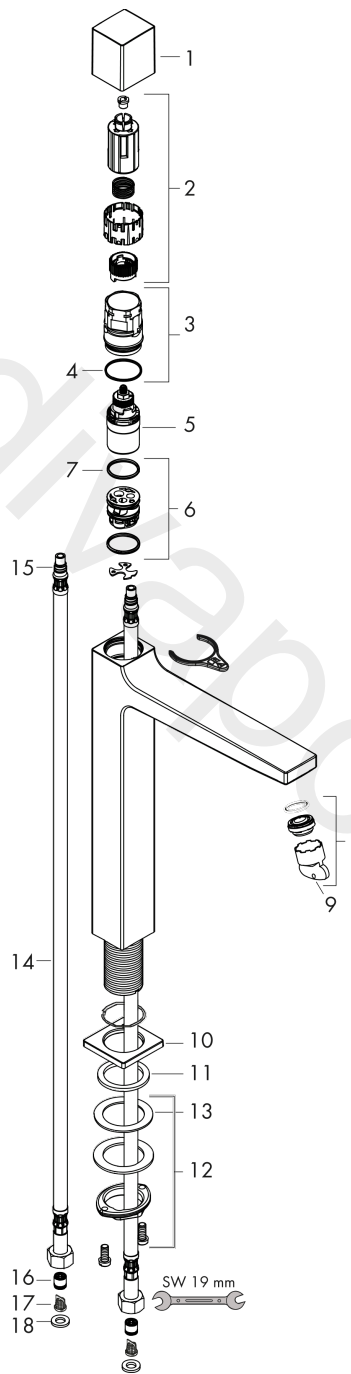

##### product features

- consists of: Basin mixer, waste set
- ComfortZone 260
- projection: 204 mm
- spout height: 259 mm
- handle variant: Select
- spray type: normal spray
- maximum flow rate at 3 bar: 5 l/min
- Select cartridge with temperature control
- temperature limitation adjustable
- suitable for continuous flow water heaters
- push-open waste set G 1¼
- material waste set: metal
- connection type: G ¾ connections
- connection dimension: DN15
- EU taxonomy: max. 6 l/min - Substantial Contribution (SC) possible
- WRAS 2305024
- WRAS 2305024 - Approval letter 2305024

#### Scale drawing

**Metropol**

**Basin mixer 260 Select for wash bowls with push-open waste set**

Finish: **Chrome** Article Number: **32572000**

**Flowchart**

www.divapor.com

**Metropol**

**Basin mixer 260 Select for wash bowls with push-open waste set**

Finish: **Chrome** Article Number: **32572000**

**Exploded Drawing**

Year of production: >03/17

### Spare part list

Year of production: >03/17

Pos.	Description	Article Number	Price	PU
1	handle	93070000	£ 79,00	1
2	adapter for handle	92526000	£ 25,00	1
3	nut	92528000	£ 64,00	1
4	O-ring 27x1,5	92527000	£ 13,30	1
5	cartridge, assy	92529000	£ 110,00	1
6	adapter for cartridge	98866000	£ 35,00	1
7	O-ring 23x2	98398000	£ 3,30	1
8	aerator M24x1 (5 l/min)	92996000	£ 35,00	1
9	service tool	95661000	£ 6,10	1
10	escutcheon	93048000	£ 43,00	1
11	flat seal	98749000	£ 6,10	1
12	fixing set (Ø 32)	13961000	£ 25,00	1
13	lever collar	97548000	£ 3,30	1
14	connection hose 600 mm M8x0,75 G3/8	95664000	£ 35,00	1
15	O-ring 7x1,5	98422000	£ 3,30	1
16	non return valve DW 10	96456000	£ 9,00	1
17	filter	92532000	£ 9,00	1
18	sealing set	92533000	£ 3,30	1
a	push-open waste set	50100000	£ 78,00	1
b	fixation extension 35 mm	13898000	£ 79,00	1