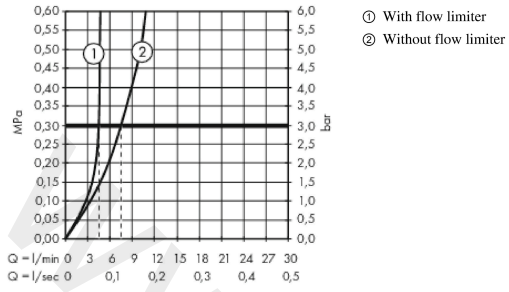

#### Scale drawing

**Metropol**

**Basin mixer 260 Select for wash bowls with push-open waste set**

Finish: **Chrome** Article Number: **32572000**

**Flowchart**

www.divapor.com

**Metropol**

**Basin mixer 260 Select for wash bowls with push-open waste set**