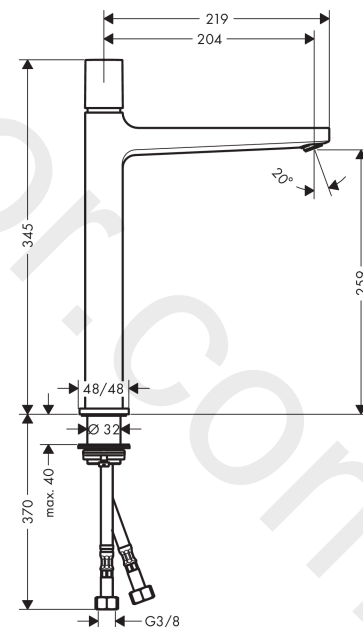

##### product features

- consists of: Basin mixer, waste set
- ComfortZone 260
- projection: 204 mm
- spout height: 259 mm
- handle variant: Select
- spray type: normal spray
- maximum flow rate at 3 bar: 5 l/min
- Select cartridge with temperature control
- temperature limitation adjustable
- suitable for continuous flow water heaters
- push-open waste set G 1¼
- material waste set: metal
- connection type: G ¾ connections
- connection dimension: DN15
- EU taxonomy: max. 6 l/min - Substantial Contribution (SC) possible
- WRAS 2305024
- WRAS 2305024 - Approval letter 2305024

#### Scale drawing

**Metropol**

**Basin mixer 260 Select for wash bowls with push-open waste set**

Finish: **Chrome** Article Number: **32572000**

**Flowchart**

www.divapor.com

**Metropol**

**Basin mixer 260 Select for wash bowls with push-open waste set**

Finish: **Chrome** Article Number: **32572000**

**Exploded Drawing**

Year of production: >03/17

### Spare part list

Year of production: >03/17

Pos.	Description	Article Number	Price	PU
1	handle	93070000	£ 79,00	1
2	adapter for handle	92526000	£ 25,00	1
3	nut	92528000	£ 64,00	1
4	O-ring 27x1,5	92527000	£ 13,30	1
5	cartridge, assy	92529000	£ 110,00	1
6	adapter for cartridge	98866000	£ 35,00	1
7	O-ring 23x2	98398000	£ 3,30	1
8	aerator M24x1 (5 l/min)	92996000	£ 35,00	1
9	service tool	95661000	£ 6,10	1
10	escutcheon	93048000	£ 43,00	1
11	flat seal	98749000	£ 6,10	1
12	fixing set (Ø 32)	13961000	£ 25,00	1
13	lever collar	97548000	£ 3,30	1
14	connection hose 600 mm M8x0,75 G3/8	95664000	£ 35,00	1
15	O-ring 7x1,5	98422000	£ 3,30	1
16	non return valve DW 10	96456000	£ 9,00	1
17	filter	92532000	£ 9,00	1
18	sealing set	92533000	£ 3,30	1
a	push-open waste set	50100000	£ 78,00	1
b	fixation extension 35 mm	13898000	£ 79,00	1