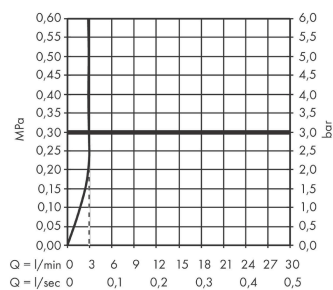

Metropol

Single lever basin mixer floor-standing with lever handle without waste set 2 ticks

Finish: **Chrome** Article Number: **32577009**

Description

product features

- projection: 235 mm
- handle variant: lever handle
- spray type: normal spray
- maximum flow rate at 3 bar: 3,8 l/min
- ceramic cartridge
- temperature limitation adjustable
- connection type: basic set
- connection dimension: DN15

Technology

Product image

Scale drawing

Flowchart

Metropol

Single lever basin mixer floor-standing with lever handle without waste set 2 ticks

Finish: **Chrome** Article Number: **32577009**

Exploded Drawing