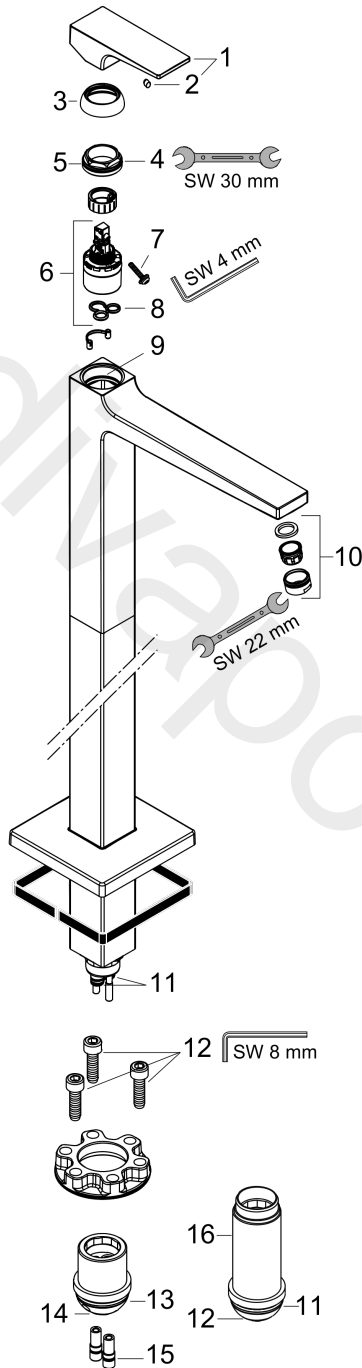

Metropol

Single lever basin mixer floor-standing with lever handle without waste set 2 ticks

Finish: **Chrome** Article Number: **32577009**

Description

product features

- projection: 235 mm
- handle variant: lever handle
- spray type: normal spray
- maximum flow rate at 3 bar: 3,8 l/min
- ceramic cartridge
- temperature limitation adjustable
- connection type: basic set
- connection dimension: DN15

Technology

Product image

Scale drawing

Flowchart

Metropol

Single lever basin mixer floor-standing with lever handle without waste set 2 ticks

Finish: **Chrome** Article Number: **32577009**

Exploded Drawing

Year of production: >04/20

Metropol

Single lever basin mixer floor-standing with lever handle without waste set 2 ticks

Finish: **Chrome** Article Number: **32577009**

Spare part list

Year of production: >04/20

Pos.	Description	Article Number	Price	PU
1	handle	93075000	£ 64,00	1
2	screw cover	96338000	£ 3,30	1
3	flange	97406000	£ 20,50	1
4	nut	97209000	£ 16,10	1
5	O-Ring 32x2	98193000	£ 3,30	1
6	cartridge, assy	95646001	£ 96,00	1
7	locking screw for handle	95140000	£ 6,10	1
8	seal	95008000	£ 9,00	1
9	O-ring 35x2	92604000	£ 6,10	1
10	aerator M24x1	98453000	£ 20,50	1
11	O-ring 9x1,5	98117000	£ 3,30	1
12	hexagon socket screw M10x35	97670000	£ 16,10	1
13	O-ring 44x2,5	98162000	£ 3,30	1
14	O-ring 29x3	98371000	£ 6,10	1
15	O-ring 7x2	98419000	£ 3,30	1
16	extension set 60 mm	97686000	£ 320,00	1