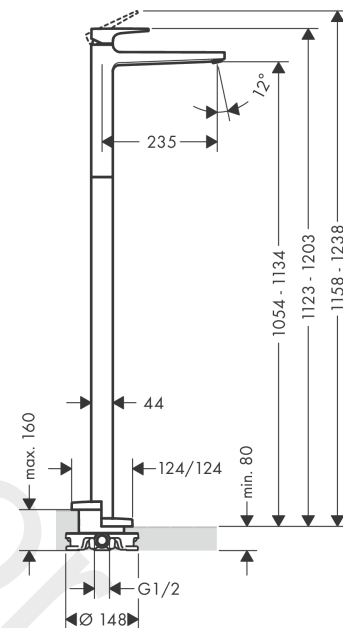

Metropol

Single lever basin mixer floor-standing with lever handle without waste set 2 ticks

Finish: **Chrome** Article Number: **32577009**

Description

product features

- projection: 235 mm
- handle variant: lever handle
- spray type: normal spray
- maximum flow rate at 3 bar: 3,8 l/min
- ceramic cartridge
- temperature limitation adjustable
- connection type: basic set
- connection dimension: DN15

Technology

Product image

Scale drawing

Flowchart

Metropol

Single lever basin mixer floor-standing with lever handle without waste set 2 ticks

Finish: **Chrome** Article Number: **32577009**

Exploded Drawing

Year of production: >04/20

Metropol

Single lever basin mixer floor-standing with lever handle without waste set 2 ticks

Finish: **Chrome** Article Number: **32577009**

Spare part list

Year of production: >04/20

Pos.	Description	Article Number	Price	PU
1	handle	93075000	£ 64,00	1
2	screw cover	96338000	£ 3,30	1
3	flange	97406000	£ 20,50	1
4	nut	97209000	£ 16,10	1
5	O-Ring 32x2	98193000	£ 3,30	1
6	cartridge, assy	95646001	£ 96,00	1
7	locking screw for handle	95140000	£ 6,10	1
8	seal	95008000	£ 9,00	1
9	O-ring 35x2	92604000	£ 6,10	1
10	aerator M24x1	98453000	£ 20,50	1
11	O-ring 9x1,5	98117000	£ 3,30	1
12	hexagon socket screw M10x35	97670000	£ 16,10	1
13	O-ring 44x2,5	98162000	£ 3,30	1
14	O-ring 29x3	98371000	£ 6,10	1
15	O-ring 7x2	98419000	£ 3,30	1
16	extension set 60 mm	97686000	£ 320,00	1