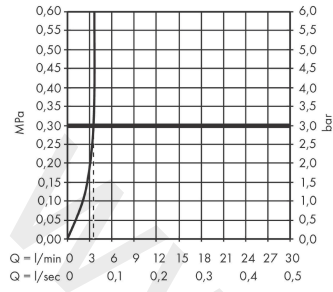

#### product features

- consists of: single lever basin mixer, waste set
- ComfortZone 110
- projection: 135 mm
- spout height: 108 mm
- handle variant: lever handle
- spray type: normal spray
- maximum flow rate at 3 bar: 3,8 l/min
- ceramic cartridge
- temperature limitation adjustable
- push-open waste set G 1¼
- material waste set: metal
- connection type: G ½ connections
- connection dimension: DN15

### Scale drawing

**Metropol**

**Single lever basin mixer 110 with lever handle and push-open waste set 2 ticks**

Finish: **Brushed Black Chrome** Article Number: **32584349**

**Flowchart**

**Metropol**

**Single lever basin mixer 110 with lever handle and push-open waste set 2 ticks**