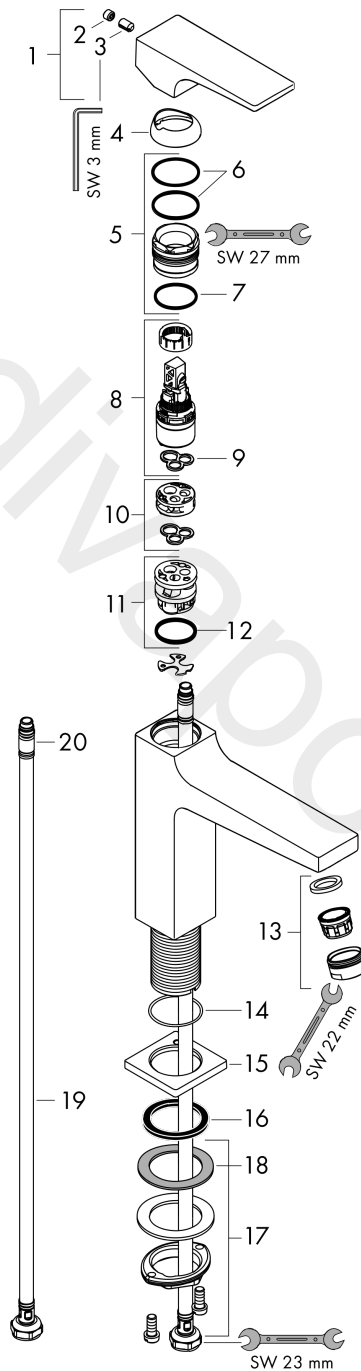

#### product features

- consists of: single lever basin mixer, waste set
- ComfortZone 110
- projection: 135 mm
- spout height: 108 mm
- handle variant: lever handle
- spray type: normal spray
- maximum flow rate at 3 bar: 3,8 l/min
- ceramic cartridge
- temperature limitation adjustable
- push-open waste set G 1¼
- material waste set: metal
- connection type: G ½ connections
- connection dimension: DN15

### Scale drawing

**Metropol**

**Single lever basin mixer 110 with lever handle and push-open waste set 2 ticks**

Finish: **Brushed Black Chrome** Article Number: **32584349**

**Flowchart**

**Metropol**

**Single lever basin mixer 110 with lever handle and push-open waste set 2 ticks**

Finish: **Brushed Black Chrome** Article Number: **32584349**

**Exploded Drawing**

Year of production: >04/20

**Metropol****Single lever basin mixer 110 with lever handle and push-open waste set 2 ticks**Finish: **Brushed Black Chrome** Article Number: **32584349****Spare part list**

Year of production: &gt;04/20

Pos.	Description	Article Number	Price	PU
1	handle	92995340	£ 118,00	1
2	screw cover	95704000	£ 3,30	1
3	hollow set screw M6x10 DIN 916	96029000	£ 3,30	1
4	flange	92625340	£ 51,00	1
5	nut	92689000	£ 25,00	1
6	O-ring 27x1,5	92527000	£ 13,30	1
7	O-ring 25x1,5	98146000	£ 3,30	1
8	cartridge, assy	95973000	£ 79,00	1
9	seal	98865000	£ 35,00	1
10	adapter for cartridge	92628000	£ 20,50	1
11	adapter for cartridge	98866000	£ 35,00	1
12	O-ring 23x2	98398000	£ 3,30	1
13	aerator M24x1	98453340	£ 33,00	1
14	O-ring 32x1,5	92936000	£ 3,30	1
15	escutcheon	93048340	£ 64,00	1
16	flat seal	98749000	£ 6,10	1
17	fixing set (Ø 32)	13961000	£ 25,00	1
18	lever collar	97548000	£ 3,30	1
19	connection hose 450 mm G½	93020000	£ 35,00	1
20	O-ring 6,6x1,6	93019000	£ 3,30	1
a	push-open waste set	50100340	£ 117,00	1
b	fixation extension 35 mm	13898000	£ 79,00	1