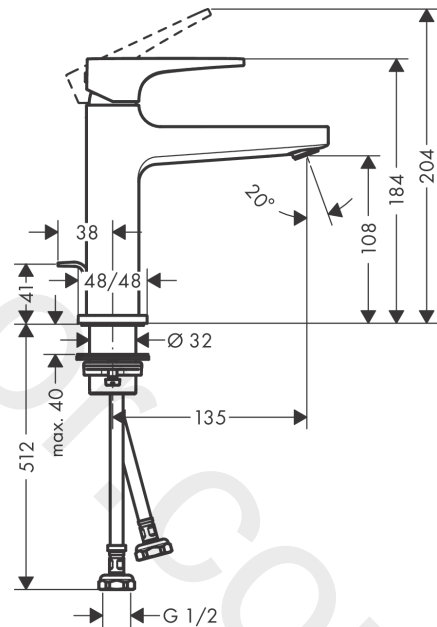

#### product features

- consists of: single lever basin mixer, waste set
- ComfortZone 110
- projection: 135 mm
- spout height: 108 mm
- handle variant: lever handle
- spray type: normal spray
- maximum flow rate at 3 bar: 3,8 l/min
- ceramic cartridge
- temperature limitation adjustable
- push-open waste set G 1¼
- material waste set: metal
- connection type: G ½ connections
- connection dimension: DN15

### Scale drawing

**Metropol**

**Single lever basin mixer 110 with lever handle and push-open waste set 2 ticks**

Finish: **Brushed Black Chrome** Article Number: **32584349**

**Flowchart**

**Metropol**

**Single lever basin mixer 110 with lever handle and push-open waste set 2 ticks**

Finish: **Brushed Black Chrome** Article Number: **32584349**

**Exploded Drawing**

Year of production: >04/20

**Metropol****Single lever basin mixer 110 with lever handle and push-open waste set 2 ticks**Finish: **Brushed Black Chrome** Article Number: **32584349****Spare part list**

Year of production: &gt;04/20

Pos.	Description	Article Number	Price	PU
1	handle	92995340	£ 118,00	1
2	screw cover	95704000	£ 3,30	1
3	hollow set screw M6x10 DIN 916	96029000	£ 3,30	1
4	flange	92625340	£ 51,00	1
5	nut	92689000	£ 25,00	1
6	O-ring 27x1,5	92527000	£ 13,30	1
7	O-ring 25x1,5	98146000	£ 3,30	1
8	cartridge, assy	95973000	£ 79,00	1
9	seal	98865000	£ 35,00	1
10	adapter for cartridge	92628000	£ 20,50	1
11	adapter for cartridge	98866000	£ 35,00	1
12	O-ring 23x2	98398000	£ 3,30	1
13	aerator M24x1	98453340	£ 33,00	1
14	O-ring 32x1,5	92936000	£ 3,30	1
15	escutcheon	93048340	£ 64,00	1
16	flat seal	98749000	£ 6,10	1
17	fixing set (Ø 32)	13961000	£ 25,00	1
18	lever collar	97548000	£ 3,30	1
19	connection hose 450 mm G½	93020000	£ 35,00	1
20	O-ring 6,6x1,6	93019000	£ 3,30	1
a	push-open waste set	50100340	£ 117,00	1
b	fixation extension 35 mm	13898000	£ 79,00	1