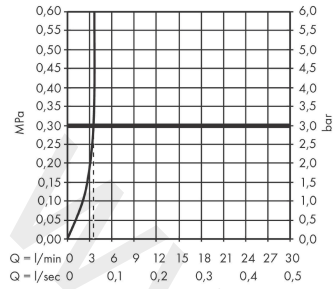

Metropol

Single lever basin mixer 110 with lever handle and push-open waste set 2 ticks

Finish: **Matt White** Article Number: **32584709**

Description

product features

- consists of: single lever basin mixer, waste set
- ComfortZone 110
- projection: 135 mm
- spout height: 108 mm
- handle variant: lever handle
- spray type: normal spray
- maximum flow rate at 3 bar: 3,8 l/min
- ceramic cartridge
- temperature limitation adjustable
- push-open waste set G 1¼
- material waste set: metal
- connection type: G ½ connections
- connection dimension: DN15

Technology

Product image

Scale drawing

Metropol

Single lever basin mixer 110 with lever handle and push-open waste set 2 ticks

Finish: **Matt White** Article Number: **32584709**

Flowchart

Metropol

Single lever basin mixer 110 with lever handle and push-open waste set 2 ticks

Finish: **Matt White** Article Number: **32584709**

Exploded Drawing

Year of production: >04/20

Metropol**Single lever basin mixer 110 with lever handle and push-open waste set 2 ticks**Finish: **Matt White** Article Number: **32584709****Spare part list**

Year of production: >04/20

Pos.	Description	Article Number	Price	PU
1	handle	92995700	£ 118,00	1
2	screw cover	95704000	£ 3,30	1
3	hollow set screw M6x10 DIN 916	96029000	£ 3,30	1
4	flange	92625700	£ 51,00	1
5	nut	92689000	£ 25,00	1
6	O-ring 27x1,5	92527000	£ 13,30	1
7	O-ring 25x1,5	98146000	£ 3,30	1
8	cartridge, assy	95973000	£ 79,00	1
9	seal	98865000	£ 35,00	1
10	adapter for cartridge	92628000	£ 20,50	1
11	adapter for cartridge	98866000	£ 35,00	1
12	O-ring 23x2	98398000	£ 3,30	1
13	aerator M24x1	98453700	-	1
14	O-ring 32x1,5	92936000	£ 3,30	1
15	escutcheon	93048700	£ 64,00	1
16	flat seal	98749000	£ 6,10	1
17	fixing set (Ø 32)	13961000	£ 25,00	1
18	lever collar	97548000	£ 3,30	1
19	connection hose 450 mm G½	93020000	£ 35,00	1
20	O-ring 6,6x1,6	93019000	£ 3,30	1
a	push-open waste set	50100700	£ 109,20	1
b	fixation extension 35 mm	13898000	£ 79,00	1