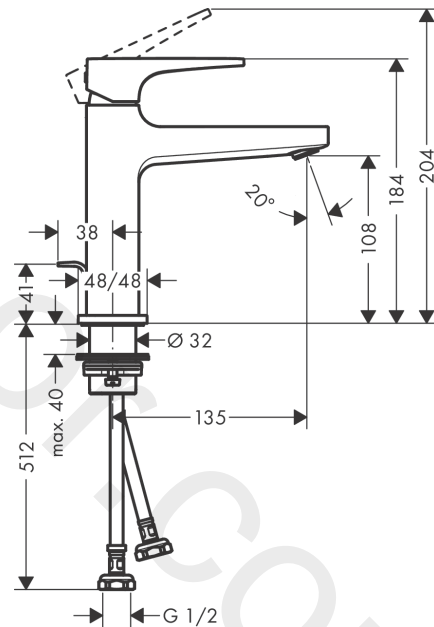

Metropol

Single lever basin mixer 110 with lever handle and push-open waste set 2 ticks

Finish: **Matt White** Article Number: **32584709**

Description

product features

- consists of: single lever basin mixer, waste set
- ComfortZone 110
- projection: 135 mm
- spout height: 108 mm
- handle variant: lever handle
- spray type: normal spray
- maximum flow rate at 3 bar: 3,8 l/min
- ceramic cartridge
- temperature limitation adjustable
- push-open waste set G 1¼
- material waste set: metal
- connection type: G ½ connections
- connection dimension: DN15

Technology

Product image

Scale drawing

Metropol

Single lever basin mixer 110 with lever handle and push-open waste set 2 ticks

Finish: **Matt White** Article Number: **32584709**

Flowchart

Metropol

Single lever basin mixer 110 with lever handle and push-open waste set 2 ticks

Finish: **Matt White** Article Number: **32584709**

Exploded Drawing

Year of production: >04/20

Metropol**Single lever basin mixer 110 with lever handle and push-open waste set 2 ticks**Finish: **Matt White** Article Number: **32584709****Spare part list**

Year of production: >04/20

Pos.	Description	Article Number	Price	PU
1	handle	92995700	£ 118,00	1
2	screw cover	95704000	£ 3,30	1
3	hollow set screw M6x10 DIN 916	96029000	£ 3,30	1
4	flange	92625700	£ 51,00	1
5	nut	92689000	£ 25,00	1
6	O-ring 27x1,5	92527000	£ 13,30	1
7	O-ring 25x1,5	98146000	£ 3,30	1
8	cartridge, assy	95973000	£ 79,00	1
9	seal	98865000	£ 35,00	1
10	adapter for cartridge	92628000	£ 20,50	1
11	adapter for cartridge	98866000	£ 35,00	1
12	O-ring 23x2	98398000	£ 3,30	1
13	aerator M24x1	98453700	-	1
14	O-ring 32x1,5	92936000	£ 3,30	1
15	escutcheon	93048700	£ 64,00	1
16	flat seal	98749000	£ 6,10	1
17	fixing set (Ø 32)	13961000	£ 25,00	1
18	lever collar	97548000	£ 3,30	1
19	connection hose 450 mm G½	93020000	£ 35,00	1
20	O-ring 6,6x1,6	93019000	£ 3,30	1
a	push-open waste set	50100700	£ 109,20	1
b	fixation extension 35 mm	13898000	£ 79,00	1