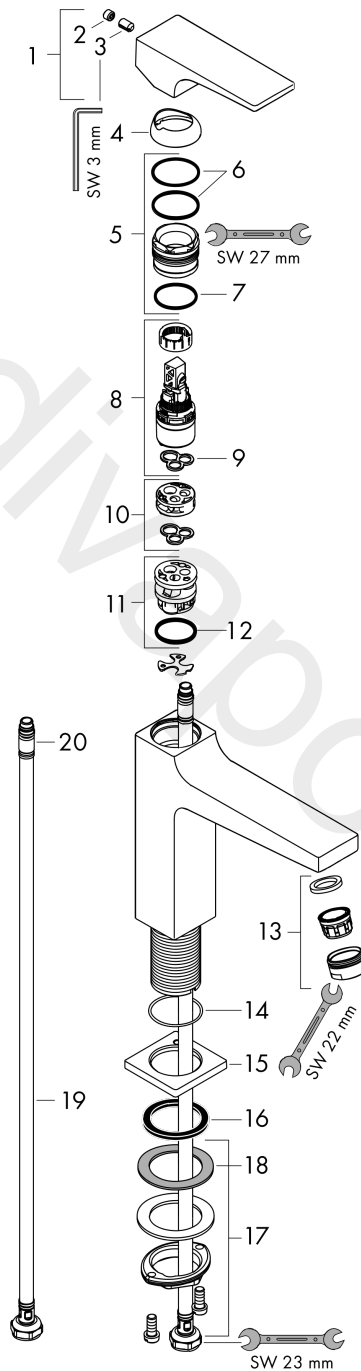

Metropol

Single lever basin mixer 110 with lever handle and push-open waste set 2 ticks

Finish: **Matt White** Article Number: **32584709**

Description

product features

- consists of: single lever basin mixer, waste set
- ComfortZone 110
- projection: 135 mm
- spout height: 108 mm
- handle variant: lever handle
- spray type: normal spray
- maximum flow rate at 3 bar: 3,8 l/min
- ceramic cartridge
- temperature limitation adjustable
- push-open waste set G 1¼
- material waste set: metal
- connection type: G ½ connections
- connection dimension: DN15

Technology

Product image

Scale drawing

Metropol

Single lever basin mixer 110 with lever handle and push-open waste set 2 ticks

Finish: **Matt White** Article Number: **32584709**

Flowchart

Metropol

Single lever basin mixer 110 with lever handle and push-open waste set 2 ticks

Finish: **Matt White** Article Number: **32584709**

Exploded Drawing

Year of production: >04/20

Metropol**Single lever basin mixer 110 with lever handle and push-open waste set 2 ticks**Finish: **Matt White** Article Number: **32584709****Spare part list**

Year of production: >04/20

Pos.	Description	Article Number	Price	PU
1	handle	92995700	£ 118,00	1
2	screw cover	95704000	£ 3,30	1
3	hollow set screw M6x10 DIN 916	96029000	£ 3,30	1
4	flange	92625700	£ 51,00	1
5	nut	92689000	£ 25,00	1
6	O-ring 27x1,5	92527000	£ 13,30	1
7	O-ring 25x1,5	98146000	£ 3,30	1
8	cartridge, assy	95973000	£ 79,00	1
9	seal	98865000	£ 35,00	1
10	adapter for cartridge	92628000	£ 20,50	1
11	adapter for cartridge	98866000	£ 35,00	1
12	O-ring 23x2	98398000	£ 3,30	1
13	aerator M24x1	98453700	-	1
14	O-ring 32x1,5	92936000	£ 3,30	1
15	escutcheon	93048700	£ 64,00	1
16	flat seal	98749000	£ 6,10	1
17	fixing set (Ø 32)	13961000	£ 25,00	1
18	lever collar	97548000	£ 3,30	1
19	connection hose 450 mm G½	93020000	£ 35,00	1
20	O-ring 6,6x1,6	93019000	£ 3,30	1
a	push-open waste set	50100700	£ 109,20	1
b	fixation extension 35 mm	13898000	£ 79,00	1