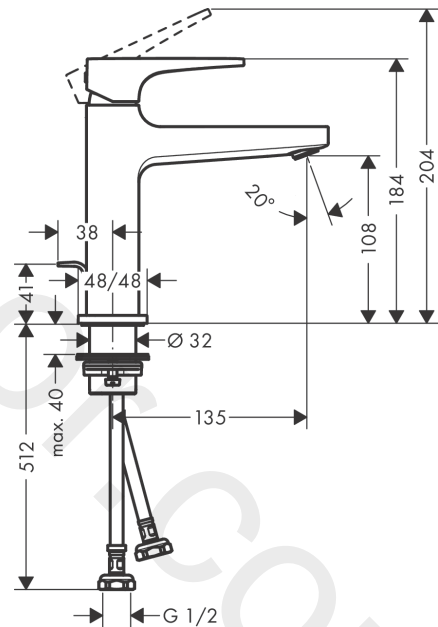

Metropol

Single lever basin mixer 110 with lever handle and push-open waste set 2 ticks

Finish: Polished Gold Optic Article Number: 32584999

Description

product features

- consists of: single lever basin mixer, waste set
- ComfortZone 110
- projection: 135 mm
- spout height: 108 mm
- handle variant: lever handle
- spray type: normal spray
- maximum flow rate at 3 bar: 3,8 l/min
- ceramic cartridge
- temperature limitation adjustable
- push-open waste set G 1¼
- material waste set: metal
- connection type: G ½ connections
- connection dimension: DN15

Technology

Product image

Scale drawing

Metropol

Single lever basin mixer 110 with lever handle and push-open waste set 2 ticks

Finish: **Polished Gold Optic** Article Number: **32584999**

Flowchart

www.divapor.com

Metropol**Single lever basin mixer 110 with lever handle and push-open waste set 2 ticks**Finish: **Polished Gold Optic** Article Number: **32584999****Spare part list**

Year of production: >04/20

Pos.	Description	Article Number	Price	PU
1	handle	92995990	£ 118,00	1
2	screw cover	95704000	£ 3,30	1
3	hollow set screw M6x10 DIN 916	96029000	£ 3,30	1
4	flange	92625990	£ 51,00	1
5	nut	92689000	£ 25,00	1
6	O-ring 27x1,5	92527000	£ 13,30	1
7	O-ring 25x1,5	98146000	£ 3,30	1
8	cartridge, assy	95973000	£ 79,00	1
9	seal	98865000	£ 35,00	1
10	adapter for cartridge	92628000	£ 20,50	1
11	adapter for cartridge	98866000	£ 35,00	1
12	O-ring 23x2	98398000	£ 3,30	1
13	aerator M24x1	98453990	£ 33,00	1
14	O-ring 32x1,5	92936000	£ 3,30	1
15	escutcheon	93048990	£ 64,00	1
16	flat seal	98749000	£ 6,10	1
17	fixing set (Ø 32)	13961000	£ 25,00	1
18	lever collar	97548000	£ 3,30	1
19	connection hose 450 mm G½	93020000	£ 35,00	1
20	O-ring 6,6x1,6	93019000	£ 3,30	1
a	push-open waste set	50100990	£ 117,00	1
b	fixation extension 35 mm	13898000	£ 79,00	1