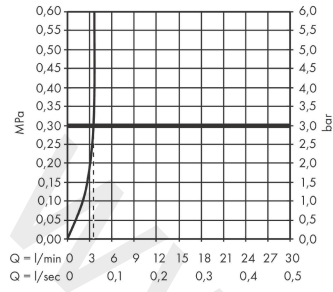

Metropol

Single lever basin mixer 110 with lever handle and push-open waste set 2 ticks

Finish: Polished Gold Optic Article Number: 32584999

Description

product features

- consists of: single lever basin mixer, waste set
- ComfortZone 110
- projection: 135 mm
- spout height: 108 mm
- handle variant: lever handle
- spray type: normal spray
- maximum flow rate at 3 bar: 3,8 l/min
- ceramic cartridge
- temperature limitation adjustable
- push-open waste set G 1¼
- material waste set: metal
- connection type: G ½ connections
- connection dimension: DN15

Technology

Product image

Scale drawing

Metropol

Single lever basin mixer 110 with lever handle and push-open waste set 2 ticks

Finish: **Polished Gold Optic** Article Number: **32584999**

Flowchart

www.divapor.com