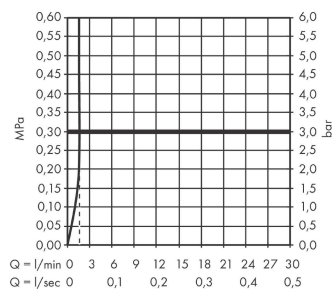

Metropol

Single lever basin mixer 110 with lever handle and push-open waste set 3 ticks

Finish: **Chrome** Article Number: **32585009**

Description

product features

- consists of: single lever basin mixer, waste set
- ComfortZone 110
- projection: 135 mm
- spout height: 108 mm
- handle variant: lever handle
- maximum flow rate at 3 bar: 1,9 l/min
- ceramic cartridge
- temperature limitation adjustable
- push-open waste set G 1 ¼
- material waste set: metal
- connection type: G ½ connections
- connection dimension: DN15

Technology

Product image

Scale drawing

Flowchart