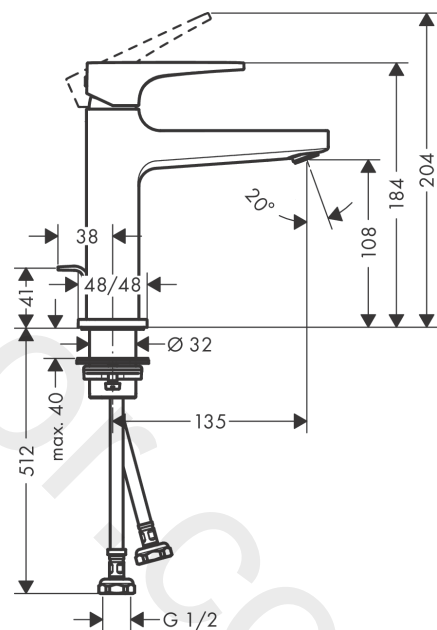

### Single lever basin mixer 110 with lever handle and push-open waste set 3 ticks

Finish: **Chrome** Article Number: **32585009**

##### product features

- consists of: single lever basin mixer, waste set
- ComfortZone 110
- projection: 135 mm
- spout height: 108 mm
- handle variant: lever handle
- maximum flow rate at 3 bar: 1,9 l/min
- ceramic cartridge
- temperature limitation adjustable
- push-open waste set G 1 ¼
- material waste set: metal
- connection type: G ½ connections
- connection dimension: DN15

#### Flowchart

**Metropol**

**Single lever basin mixer 110 with lever handle and push-open waste set 3 ticks**

Finish: **Chrome** Article Number: **32585009**

**Exploded Drawing**

Year of production: >04/20

**Metropol****Single lever basin mixer 110 with lever handle and push-open waste set 3 ticks**Finish: **Chrome** Article Number: **32585009****Spare part list**

Year of production: &gt;04/20

Pos.	Description	Article Number	Price	PU
1	handle	92995000	£ 79,00	1
2	screw cover	95704000	£ 3,30	1
3	hollow set screw M6x10 DIN 916	96029000	£ 3,30	1
4	flange	92625000	£ 35,00	1
5	nut	92689000	£ 25,00	1
6	O-ring 27x1,5	92527000	£ 13,30	1
7	O-ring 25x1,5	98146000	£ 3,30	1
8	cartridge, assy	95973000	£ 79,00	1
9	seal	98865000	£ 35,00	1
10	adapter for cartridge	92628000	£ 20,50	1
11	adapter for cartridge	98866000	£ 35,00	1
12	O-ring 23x2	98398000	£ 3,30	1
13	aerator M24x1 (1,9 l/min)	92300000	£ 35,00	1
14	O-ring 32x1,5	92936000	£ 3,30	1
15	escutcheon	93048000	£ 43,00	1
16	flat seal	98749000	£ 6,10	1
17	fixing set (Ø 32)	13961000	£ 25,00	1
18	lever collar	97548000	£ 3,30	1
19	connection hose 600 mm M8x0,75 G1/2	92482000	£ 43,00	1
20	O-ring 6,6x1,6	93019000	£ 3,30	1
a	push-open waste set	50100000	£ 78,00	1
b	fixation extension 35 mm	13898000	£ 79,00	1