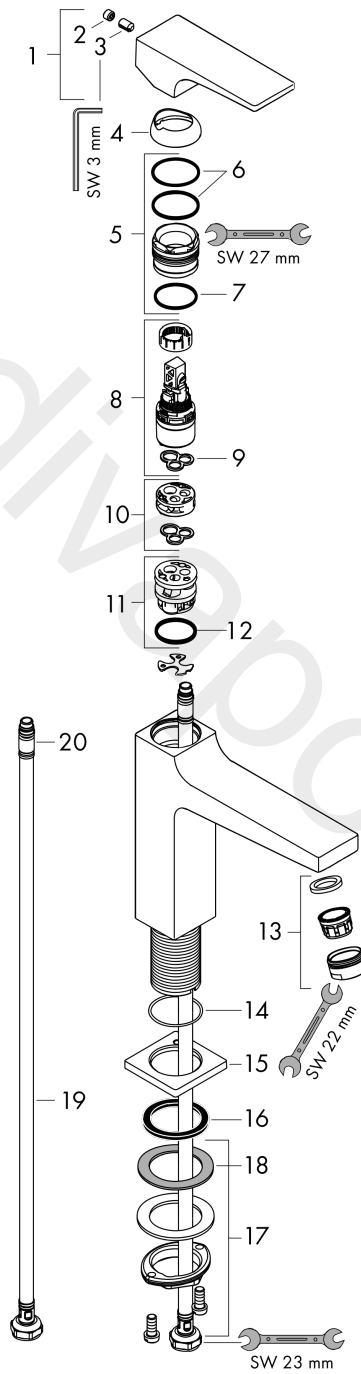

##### product features

- consists of: single lever basin mixer, waste set
- ComfortZone 110
- projection: 135 mm
- spout height: 108 mm
- handle variant: lever handle
- maximum flow rate at 3 bar: 1,9 l/min
- ceramic cartridge
- temperature limitation adjustable
- push-open waste set G 1 ¼
- material waste set: metal
- connection type: G ½ connections
- connection dimension: DN15

#### Scale drawing

#### Flowchart

**Metropol**

**Single lever basin mixer 110 with lever handle and push-open waste set 3 ticks**

Finish: **Chrome** Article Number: **32585009**

**Exploded Drawing**

Year of production: >04/20

**Metropol****Single lever basin mixer 110 with lever handle and push-open waste set 3 ticks**Finish: **Chrome** Article Number: **32585009****Spare part list**

Year of production: &gt;04/20

Pos.	Description	Article Number	Price	PU
1	handle	92995000	£ 79,00	1
2	screw cover	95704000	£ 3,30	1
3	hollow set screw M6x10 DIN 916	96029000	£ 3,30	1
4	flange	92625000	£ 35,00	1
5	nut	92689000	£ 25,00	1
6	O-ring 27x1,5	92527000	£ 13,30	1
7	O-ring 25x1,5	98146000	£ 3,30	1
8	cartridge, assy	95973000	£ 79,00	1
9	seal	98865000	£ 35,00	1
10	adapter for cartridge	92628000	£ 20,50	1
11	adapter for cartridge	98866000	£ 35,00	1
12	O-ring 23x2	98398000	£ 3,30	1
13	aerator M24x1 (1,9 l/min)	92300000	£ 35,00	1
14	O-ring 32x1,5	92936000	£ 3,30	1
15	escutcheon	93048000	£ 43,00	1
16	flat seal	98749000	£ 6,10	1
17	fixing set (Ø 32)	13961000	£ 25,00	1
18	lever collar	97548000	£ 3,30	1
19	connection hose 600 mm M8x0,75 G1/2	92482000	£ 43,00	1
20	O-ring 6,6x1,6	93019000	£ 3,30	1
a	push-open waste set	50100000	£ 78,00	1
b	fixation extension 35 mm	13898000	£ 79,00	1