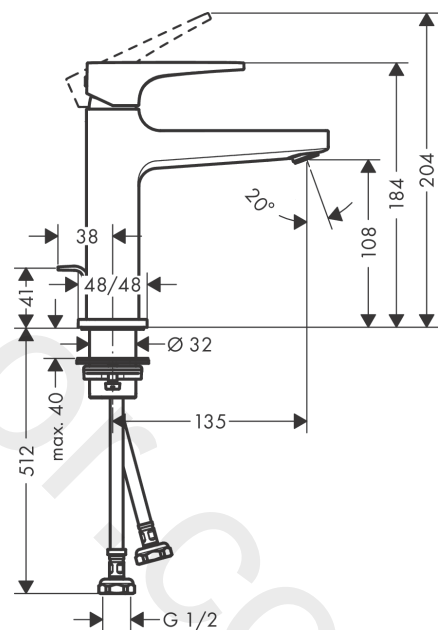

## Metropol

Single lever basin mixer 110 with lever handle and push-open waste set 3 ticks

Finish: **Brushed Bronze** Article Number: **32585149**

#### product features

- consists of: single lever basin mixer, waste set
- ComfortZone 110
- projection: 135 mm
- spout height: 108 mm
- handle variant: lever handle
- maximum flow rate at 3 bar: 1,9 l/min
- ceramic cartridge
- temperature limitation adjustable
- push-open waste set G 1¼
- material waste set: metal
- connection type: G ½ connections
- connection dimension: DN15

### Flowchart

**Metropol**

**Single lever basin mixer 110 with lever handle and push-open waste set 3 ticks**

Finish: **Brushed Bronze** Article Number: **32585149**

**Exploded Drawing**

Year of production: >04/20

**Metropol****Single lever basin mixer 110 with lever handle and push-open waste set 3 ticks**Finish: **Brushed Bronze** Article Number: **32585149****Spare part list**

Year of production: &gt;04/20

Pos.	Description	Article Number	Price	PU
1	handle	92995140	£ 118,00	1
2	screw cover	95704000	£ 3,30	1
3	hollow set screw M6x10 DIN 916	96029000	£ 3,30	1
4	flange	92625140	£ 51,00	1
5	nut	92689000	£ 25,00	1
6	O-ring 27x1,5	92527000	£ 13,30	1
7	O-ring 25x1,5	98146000	£ 3,30	1
8	cartridge, assy	95973000	£ 79,00	1
9	seal	98865000	£ 35,00	1
10	adapter for cartridge	92628000	£ 20,50	1
11	adapter for cartridge	98866000	£ 35,00	1
12	O-ring 23x2	98398000	£ 3,30	1
13	aerator M24x1 (1,9 l/min)	92300140	£ 51,00	1
14	O-ring 32x1,5	92936000	£ 3,30	1
15	escutcheon	93048140	£ 64,00	1
16	flat seal	98749000	£ 6,10	1
17	fixing set (Ø 32)	13961000	£ 25,00	1
18	lever collar	97548000	£ 3,30	1
19	connection hose 600 mm M8x0,75 G1/2	92482000	£ 43,00	1
20	O-ring 6,6x1,6	93019000	£ 3,30	1
a	push-open waste set	50100140	£ 117,00	1