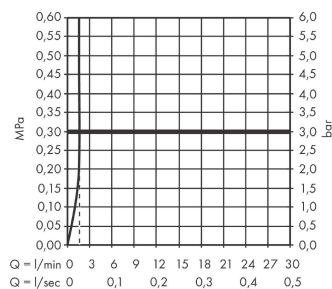

Metropol

Single lever basin mixer 110 with lever handle and push-open waste set 3 ticks

Finish: **Brushed Bronze** Article Number: **32585149**

Description

product features

- consists of: single lever basin mixer, waste set
- ComfortZone 110
- projection: 135 mm
- spout height: 108 mm
- handle variant: lever handle
- maximum flow rate at 3 bar: 1,9 l/min
- ceramic cartridge
- temperature limitation adjustable
- push-open waste set G 1¼
- material waste set: metal
- connection type: G ½ connections
- connection dimension: DN15

Technology

Product image

Scale drawing

Flowchart