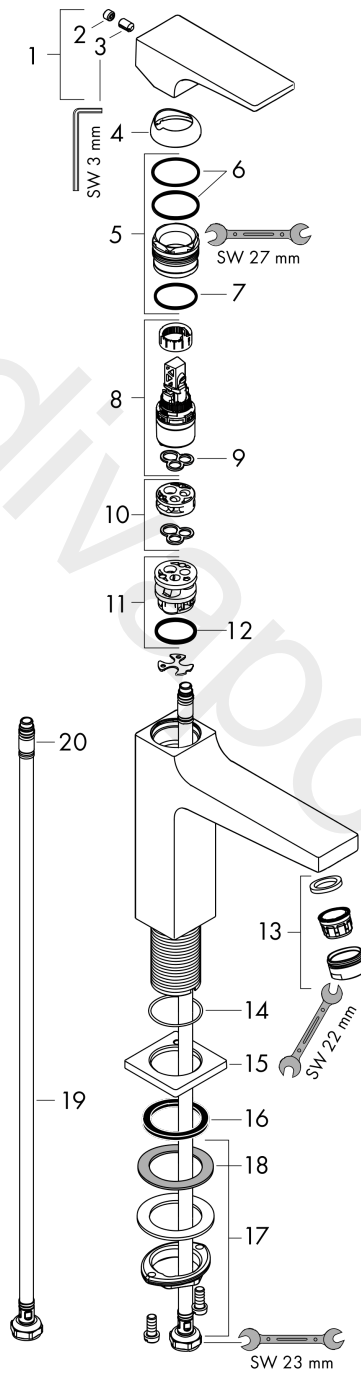

#### product features

- consists of: single lever basin mixer, waste set
- ComfortZone 110
- projection: 135 mm
- spout height: 108 mm
- handle variant: lever handle
- maximum flow rate at 3 bar: 1,9 l/min
- ceramic cartridge
- temperature limitation adjustable
- push-open waste set G 1¼
- material waste set: metal
- connection type: G ½ connections
- connection dimension: DN15

### Scale drawing

### Flowchart

**Metropol**

**Single lever basin mixer 110 with lever handle and push-open waste set 3 ticks**

Finish: **Brushed Bronze** Article Number: **32585149**

**Exploded Drawing**

Year of production: >04/20

**Metropol****Single lever basin mixer 110 with lever handle and push-open waste set 3 ticks**Finish: **Brushed Bronze** Article Number: **32585149****Spare part list**

Year of production: &gt;04/20

Pos.	Description	Article Number	Price	PU
1	handle	92995140	£ 118,00	1
2	screw cover	95704000	£ 3,30	1
3	hollow set screw M6x10 DIN 916	96029000	£ 3,30	1
4	flange	92625140	£ 51,00	1
5	nut	92689000	£ 25,00	1
6	O-ring 27x1,5	92527000	£ 13,30	1
7	O-ring 25x1,5	98146000	£ 3,30	1
8	cartridge, assy	95973000	£ 79,00	1
9	seal	98865000	£ 35,00	1
10	adapter for cartridge	92628000	£ 20,50	1
11	adapter for cartridge	98866000	£ 35,00	1
12	O-ring 23x2	98398000	£ 3,30	1
13	aerator M24x1 (1,9 l/min)	92300140	£ 51,00	1
14	O-ring 32x1,5	92936000	£ 3,30	1
15	escutcheon	93048140	£ 64,00	1
16	flat seal	98749000	£ 6,10	1
17	fixing set (Ø 32)	13961000	£ 25,00	1
18	lever collar	97548000	£ 3,30	1
19	connection hose 600 mm M8x0,75 G1/2	92482000	£ 43,00	1
20	O-ring 6,6x1,6	93019000	£ 3,30	1
a	push-open waste set	50100140	£ 117,00	1