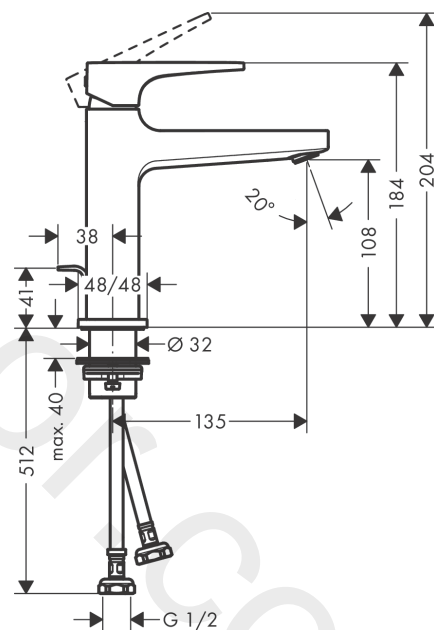

## Metropol

Single lever basin mixer 110 with lever handle and push-open waste set 3 ticks

Finish: **Matt Black** Article Number: **32585679**

#### product features

- consists of: single lever basin mixer, waste set
- ComfortZone 110
- projection: 135 mm
- spout height: 108 mm
- handle variant: lever handle
- maximum flow rate at 3 bar: 1,9 l/min
- ceramic cartridge
- temperature limitation adjustable
- push-open waste set G 1¼
- material waste set: metal
- connection type: G ½ connections
- connection dimension: DN15

### Flowchart

**Metropol**

**Single lever basin mixer 110 with lever handle and push-open waste set 3 ticks**

Finish: **Matt Black** Article Number: **32585679**

**Exploded Drawing**

Year of production: >04/20

**Metropol****Single lever basin mixer 110 with lever handle and push-open waste set 3 ticks**Finish: **Matt Black** Article Number: **32585679****Spare part list**

Year of production: &gt;04/20

Pos.	Description	Article Number	Price	PU
1	handle	92995670	£ 118,00	1
2	screw cover	95704000	£ 3,30	1
3	hollow set screw M6x10 DIN 916	96029000	£ 3,30	1
4	flange	92625670	£ 51,00	1
5	nut	92689000	£ 25,00	1
6	O-ring 27x1,5	92527000	£ 13,30	1
7	O-ring 25x1,5	98146000	£ 3,30	1
8	cartridge, assy	95973000	£ 79,00	1
9	seal	98865000	£ 35,00	1
10	adapter for cartridge	92628000	£ 20,50	1
11	adapter for cartridge	98866000	£ 35,00	1
12	O-ring 23x2	98398000	£ 3,30	1
13	aerator M24x1 (1,9 l/min)	92300670	£ 51,00	1
14	O-ring 32x1,5	92936000	£ 3,30	1
15	escutcheon	93048670	£ 64,00	1
16	flat seal	98749000	£ 6,10	1
17	fixing set (Ø 32)	13961000	£ 25,00	1
18	lever collar	97548000	£ 3,30	1
19	connection hose 450 mm G½	93020000	£ 35,00	1
20	O-ring 6,6x1,6	93019000	£ 3,30	1
a	push-open waste set	50100670	£ 109,20	1
b	fixation extension 35 mm	13898000	£ 79,00	1