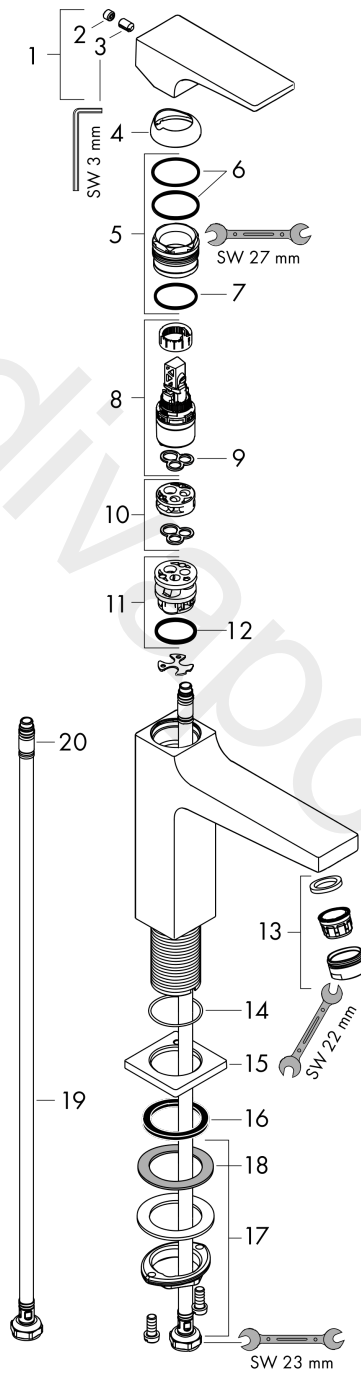

#### product features

- consists of: single lever basin mixer, waste set
- ComfortZone 110
- projection: 135 mm
- spout height: 108 mm
- handle variant: lever handle
- maximum flow rate at 3 bar: 1,9 l/min
- ceramic cartridge
- temperature limitation adjustable
- push-open waste set G 1¼
- material waste set: metal
- connection type: G ½ connections
- connection dimension: DN15

### Scale drawing

### Flowchart

**Metropol**

**Single lever basin mixer 110 with lever handle and push-open waste set 3 ticks**

Finish: **Matt Black** Article Number: **32585679**

**Exploded Drawing**

Year of production: >04/20

**Metropol****Single lever basin mixer 110 with lever handle and push-open waste set 3 ticks**Finish: **Matt Black** Article Number: **32585679****Spare part list**

Year of production: &gt;04/20

Pos.	Description	Article Number	Price	PU
1	handle	92995670	£ 118,00	1
2	screw cover	95704000	£ 3,30	1
3	hollow set screw M6x10 DIN 916	96029000	£ 3,30	1
4	flange	92625670	£ 51,00	1
5	nut	92689000	£ 25,00	1
6	O-ring 27x1,5	92527000	£ 13,30	1
7	O-ring 25x1,5	98146000	£ 3,30	1
8	cartridge, assy	95973000	£ 79,00	1
9	seal	98865000	£ 35,00	1
10	adapter for cartridge	92628000	£ 20,50	1
11	adapter for cartridge	98866000	£ 35,00	1
12	O-ring 23x2	98398000	£ 3,30	1
13	aerator M24x1 (1,9 l/min)	92300670	£ 51,00	1
14	O-ring 32x1,5	92936000	£ 3,30	1
15	escutcheon	93048670	£ 64,00	1
16	flat seal	98749000	£ 6,10	1
17	fixing set (Ø 32)	13961000	£ 25,00	1
18	lever collar	97548000	£ 3,30	1
19	connection hose 450 mm G½	93020000	£ 35,00	1
20	O-ring 6,6x1,6	93019000	£ 3,30	1
a	push-open waste set	50100670	£ 109,20	1
b	fixation extension 35 mm	13898000	£ 79,00	1