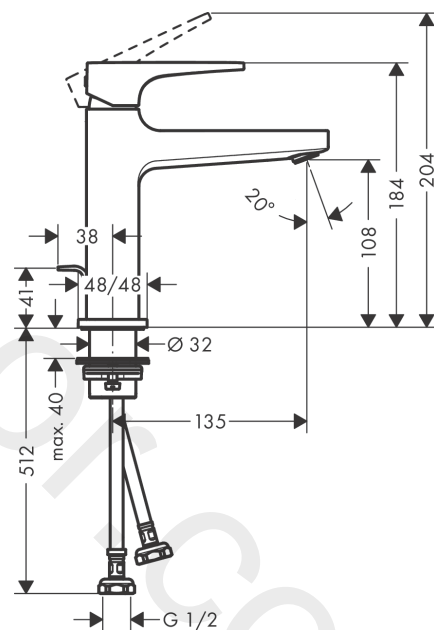

### Single lever basin mixer 110 with lever handle and push-open waste set 3 ticks

Finish: **Matt White** Article Number: **32585709**

##### product features

- consists of: single lever basin mixer, waste set
- ComfortZone 110
- projection: 135 mm
- spout height: 108 mm
- handle variant: lever handle
- maximum flow rate at 3 bar: 1,9 l/min
- ceramic cartridge
- temperature limitation adjustable
- push-open waste set G 1¼
- material waste set: metal
- connection type: G ½ connections
- connection dimension: DN15

#### Flowchart

**Metropol**

**Single lever basin mixer 110 with lever handle and push-open waste set 3 ticks**

Finish: **Matt White** Article Number: **32585709**

**Exploded Drawing**

Year of production: >04/20

**Metropol****Single lever basin mixer 110 with lever handle and push-open waste set 3 ticks**Finish: **Matt White** Article Number: **32585709****Spare part list**

Year of production: &gt;04/20

Pos.	Description	Article Number	Price	PU
1	handle	92995700	£ 118,00	1
2	screw cover	95704000	£ 3,30	1
3	hollow set screw M6x10 DIN 916	96029000	£ 3,30	1
4	flange	92625670	£ 51,00	1
5	nut	92689000	£ 25,00	1
6	O-ring 27x1,5	92527000	£ 13,30	1
7	O-ring 25x1,5	98146000	£ 3,30	1
8	cartridge, assy	95973000	£ 79,00	1
9	seal	98865000	£ 35,00	1
10	adapter for cartridge	92628000	£ 20,50	1
11	adapter for cartridge	98866000	£ 35,00	1
12	O-ring 23x2	98398000	£ 3,30	1
13	aerator M24x1 (1,9 l/min)	92300670	£ 51,00	1
14	O-ring 32x1,5	92936000	£ 3,30	1
15	escutcheon	93048700	£ 64,00	1
16	flat seal	98749000	£ 6,10	1
17	fixing set (Ø 32)	13961000	£ 25,00	1
18	lever collar	97548000	£ 3,30	1
19	connection hose 450 mm G½	93020000	£ 35,00	1
20	O-ring 6,6x1,6	93019000	£ 3,30	1
a	push-open waste set	50100700	£ 109,20	1
b	fixation extension 35 mm	13898000	£ 79,00	1