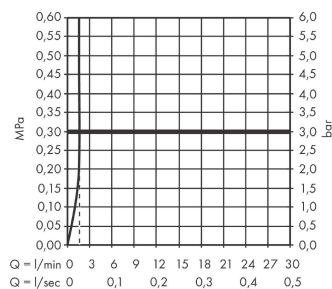

Metropol

Single lever basin mixer 110 with lever handle and push-open waste set 3 ticks

Finish: **Matt White** Article Number: **32585709**

Description

product features

- consists of: single lever basin mixer, waste set
- ComfortZone 110
- projection: 135 mm
- spout height: 108 mm
- handle variant: lever handle
- maximum flow rate at 3 bar: 1,9 l/min
- ceramic cartridge
- temperature limitation adjustable
- push-open waste set G 1¼
- material waste set: metal
- connection type: G ½ connections
- connection dimension: DN15

Technology

Product image

Scale drawing

Flowchart