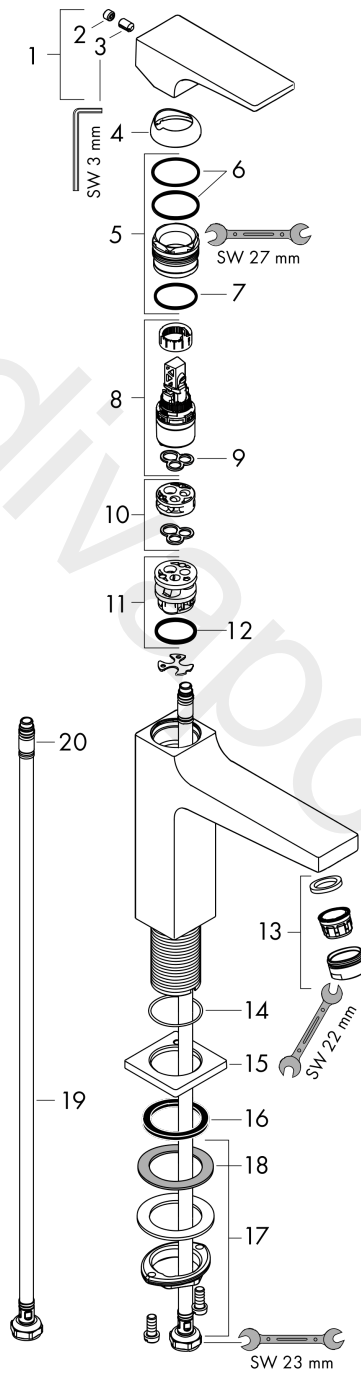

##### product features

- consists of: single lever basin mixer, waste set
- ComfortZone 110
- projection: 135 mm
- spout height: 108 mm
- handle variant: lever handle
- maximum flow rate at 3 bar: 1,9 l/min
- ceramic cartridge
- temperature limitation adjustable
- push-open waste set G 1¼
- material waste set: metal
- connection type: G ½ connections
- connection dimension: DN15

#### Scale drawing

#### Flowchart

**Metropol**

**Single lever basin mixer 110 with lever handle and push-open waste set 3 ticks**

Finish: **Matt White** Article Number: **32585709**

**Exploded Drawing**

Year of production: >04/20

**Metropol****Single lever basin mixer 110 with lever handle and push-open waste set 3 ticks**Finish: **Matt White** Article Number: **32585709****Spare part list**

Year of production: &gt;04/20

Pos.	Description	Article Number	Price	PU
1	handle	92995700	£ 118,00	1
2	screw cover	95704000	£ 3,30	1
3	hollow set screw M6x10 DIN 916	96029000	£ 3,30	1
4	flange	92625670	£ 51,00	1
5	nut	92689000	£ 25,00	1
6	O-ring 27x1,5	92527000	£ 13,30	1
7	O-ring 25x1,5	98146000	£ 3,30	1
8	cartridge, assy	95973000	£ 79,00	1
9	seal	98865000	£ 35,00	1
10	adapter for cartridge	92628000	£ 20,50	1
11	adapter for cartridge	98866000	£ 35,00	1
12	O-ring 23x2	98398000	£ 3,30	1
13	aerator M24x1 (1,9 l/min)	92300670	£ 51,00	1
14	O-ring 32x1,5	92936000	£ 3,30	1
15	escutcheon	93048700	£ 64,00	1
16	flat seal	98749000	£ 6,10	1
17	fixing set (Ø 32)	13961000	£ 25,00	1
18	lever collar	97548000	£ 3,30	1
19	connection hose 450 mm G½	93020000	£ 35,00	1
20	O-ring 6,6x1,6	93019000	£ 3,30	1
a	push-open waste set	50100700	£ 109,20	1
b	fixation extension 35 mm	13898000	£ 79,00	1