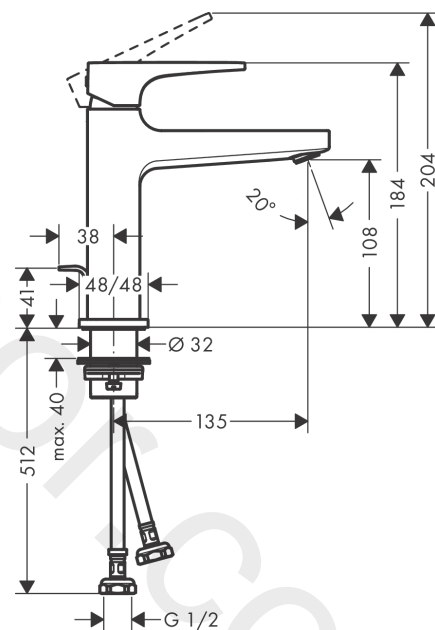

#### product features

- consists of: single lever basin mixer, waste set
- ComfortZone 110
- projection: 135 mm
- spout height: 108 mm
- handle variant: lever handle
- maximum flow rate at 3 bar: 1,9 l/min
- ceramic cartridge
- temperature limitation adjustable
- push-open waste set G 1¼
- material waste set: metal
- connection type: G ½ connections
- connection dimension: DN15

### Flowchart

**Metropol**

**Single lever basin mixer 110 with lever handle and push-open waste set 3 ticks**

Finish: **Polished Gold Optic** Article Number: **32585999**

**Exploded Drawing**

Year of production: >04/20

**Metropol****Single lever basin mixer 110 with lever handle and push-open waste set 3 ticks**Finish: **Polished Gold Optic** Article Number: **32585999****Spare part list**

Year of production: &gt;04/20

Pos.	Description	Article Number	Price	PU
1	handle	92995990	£ 118,00	1
2	screw cover	95704000	£ 3,30	1
3	hollow set screw M6x10 DIN 916	96029000	£ 3,30	1
4	flange	92625990	£ 51,00	1
5	nut	92689000	£ 25,00	1
6	O-ring 27x1,5	92527000	£ 13,30	1
7	O-ring 25x1,5	98146000	£ 3,30	1
8	cartridge, assy	95973000	£ 79,00	1
9	seal	98865000	£ 35,00	1
10	adapter for cartridge	92628000	£ 20,50	1
11	adapter for cartridge	98866000	£ 35,00	1
12	O-ring 23x2	98398000	£ 3,30	1
13	aerator M24x1 (1,9 l/min)	92300990	£ 51,00	1
14	O-ring 32x1,5	92936000	£ 3,30	1
15	escutcheon	93048990	£ 64,00	1
16	flat seal	98749000	£ 6,10	1
17	fixing set (Ø 32)	13961000	£ 25,00	1
18	lever collar	97548000	£ 3,30	1
19	connection hose 450 mm G½	93020000	£ 35,00	1
20	O-ring 6,6x1,6	93019000	£ 3,30	1
a	push-open waste set	50100990	£ 117,00	1
b	fixation extension 35 mm	13898000	£ 79,00	1