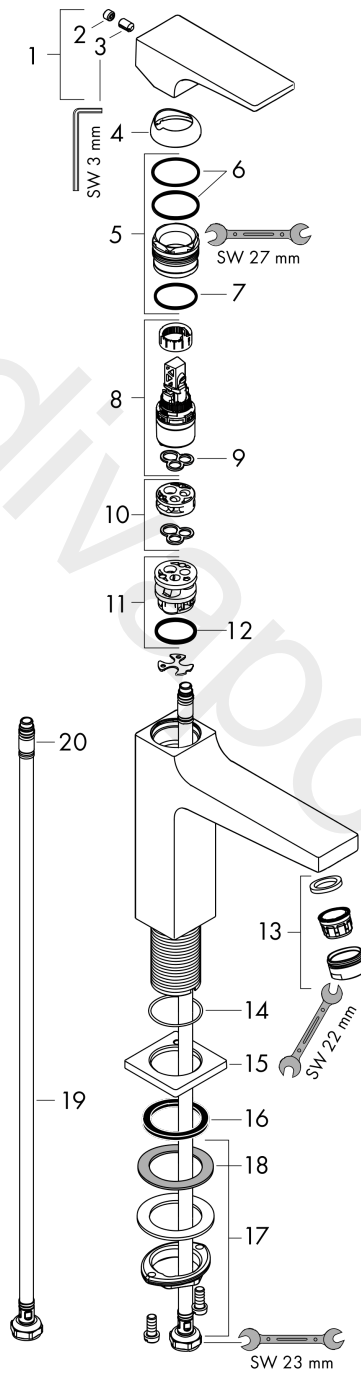

#### product features

- consists of: single lever basin mixer, waste set
- ComfortZone 110
- projection: 135 mm
- spout height: 108 mm
- handle variant: lever handle
- maximum flow rate at 3 bar: 1,9 l/min
- ceramic cartridge
- temperature limitation adjustable
- push-open waste set G 1¼
- material waste set: metal
- connection type: G ½ connections
- connection dimension: DN15

### Flowchart

**Metropol**

**Single lever basin mixer 110 with lever handle and push-open waste set 3 ticks**

Finish: **Polished Gold Optic** Article Number: **32585999**

**Exploded Drawing**

Year of production: >04/20

**Metropol****Single lever basin mixer 110 with lever handle and push-open waste set 3 ticks**Finish: **Polished Gold Optic** Article Number: **32585999****Spare part list**

Year of production: &gt;04/20

Pos.	Description	Article Number	Price	PU
1	handle	92995990	£ 118,00	1
2	screw cover	95704000	£ 3,30	1
3	hollow set screw M6x10 DIN 916	96029000	£ 3,30	1
4	flange	92625990	£ 51,00	1
5	nut	92689000	£ 25,00	1
6	O-ring 27x1,5	92527000	£ 13,30	1
7	O-ring 25x1,5	98146000	£ 3,30	1
8	cartridge, assy	95973000	£ 79,00	1
9	seal	98865000	£ 35,00	1
10	adapter for cartridge	92628000	£ 20,50	1
11	adapter for cartridge	98866000	£ 35,00	1
12	O-ring 23x2	98398000	£ 3,30	1
13	aerator M24x1 (1,9 l/min)	92300990	£ 51,00	1
14	O-ring 32x1,5	92936000	£ 3,30	1
15	escutcheon	93048990	£ 64,00	1
16	flat seal	98749000	£ 6,10	1
17	fixing set (Ø 32)	13961000	£ 25,00	1
18	lever collar	97548000	£ 3,30	1
19	connection hose 450 mm G½	93020000	£ 35,00	1
20	O-ring 6,6x1,6	93019000	£ 3,30	1
a	push-open waste set	50100990	£ 117,00	1
b	fixation extension 35 mm	13898000	£ 79,00	1