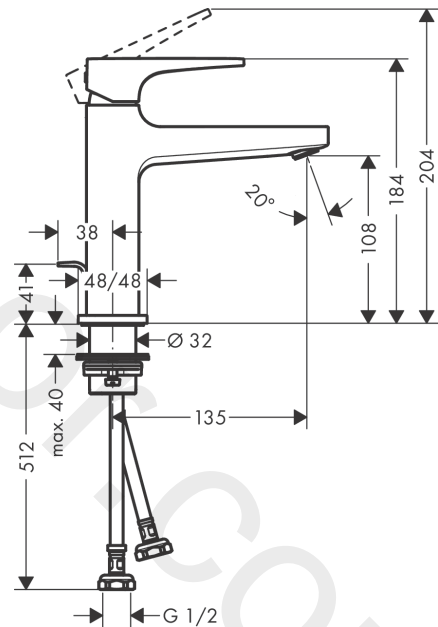

Scale drawing