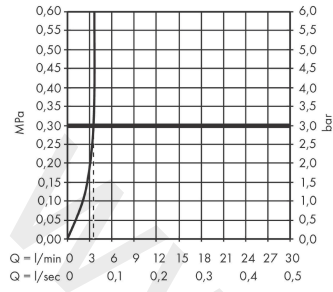

##### product features

- consists of: single lever basin mixer, waste set
- ComfortZone 110
- projection: 135 mm
- spout height: 108 mm
- handle variant: lever handle
- spray type: normal spray
- maximum flow rate at 3 bar: 3,8 l/min
- ceramic cartridge
- temperature limitation adjustable
- pop-up waste set G 1¼
- material waste set: metal
- connection type: G ½ connections
- connection dimension: DN15

#### Scale drawing

**Metropol**

**Single lever basin mixer 110 with lever handle and pop-up waste set 2 ticks**

Finish: **Chrome** Article Number: **32586009**

**Flowchart**

**Metropol**  
**Single lever basin mixer 110 with lever handle and pop-up waste set 2 ticks**  
 Finish: **Chrome** Article Number: **32586009**