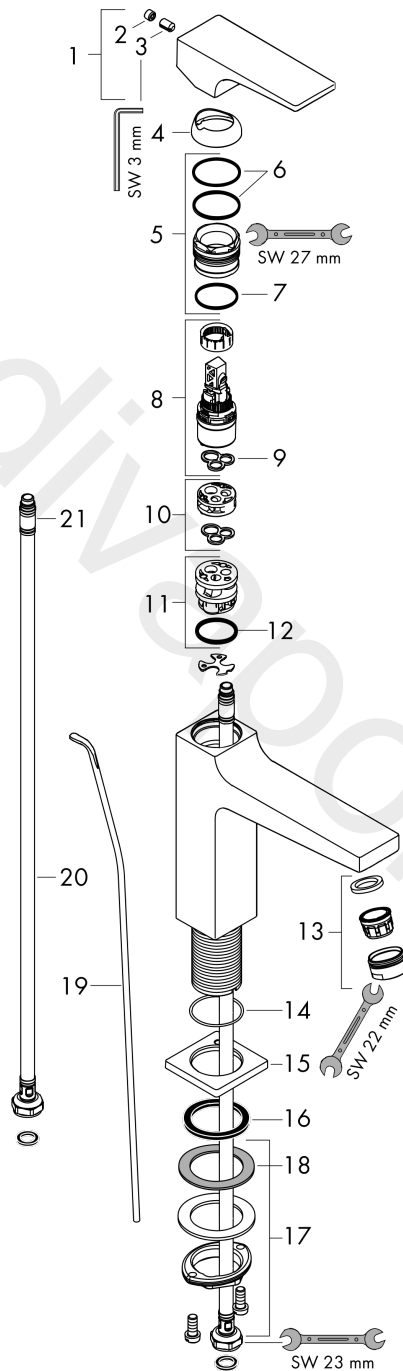

##### product features

- consists of: single lever basin mixer, waste set
- ComfortZone 110
- projection: 135 mm
- spout height: 108 mm
- handle variant: lever handle
- spray type: normal spray
- maximum flow rate at 3 bar: 3,8 l/min
- ceramic cartridge
- temperature limitation adjustable
- pop-up waste set G 1¼
- material waste set: metal
- connection type: G ½ connections
- connection dimension: DN15

#### Scale drawing

**Metropol**

**Single lever basin mixer 110 with lever handle and pop-up waste set 2 ticks**

Finish: **Chrome** Article Number: **32586009**

**Flowchart**

**Metropol**  
**Single lever basin mixer 110 with lever handle and pop-up waste set 2 ticks**  
 Finish: **Chrome** Article Number: **32586009**

Exploded Drawing

Year of production: >04/20

**Metropol****Single lever basin mixer 110 with lever handle and pop-up waste set 2 ticks**Finish: **Chrome** Article Number: **32586009****Spare part list**

Year of production: &gt;04/20

Pos.	Description	Article Number	Price	PU
1	handle	92995000	£ 79,00	1
2	screw cover	95704000	£ 3,30	1
3	hollow set screw M6x10 DIN 916	96029000	£ 3,30	1
4	flange	92625000	£ 35,00	1
5	nut	92689000	£ 25,00	1
6	O-ring 27x1,5	92527000	£ 13,30	1
7	O-ring 25x1,5	98146000	£ 3,30	1
8	cartridge, assy	95973000	£ 79,00	1
9	seal	98865000	£ 35,00	1
10	adapter for cartridge	92628000	£ 20,50	1
11	adapter for cartridge	98866000	£ 35,00	1
12	O-ring 23x2	98398000	£ 3,30	1
13	aerator M24x1	98453000	£ 20,50	1
14	O-ring 32x1,5	92936000	£ 3,30	1
15	escutcheon	93048000	£ 43,00	1
16	flat seal	98749000	£ 6,10	1
17	fixing set (Ø 32)	13961000	£ 25,00	1
18	lever collar	97548000	£ 3,30	1
19	pull rod	96657000	£ 13,30	1
20	connection hose 600 mm M8x0,75 G1/2	92482000	£ 43,00	1
21	O-ring 6,6x1,6	93019000	£ 3,30	1
a	pop up waste	94139000	£ 96,00	1
b	fixation extension 35 mm	13898000	£ 79,00	1