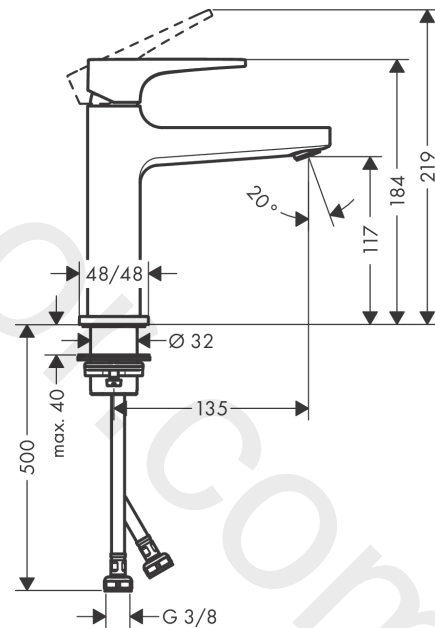

Scale drawing