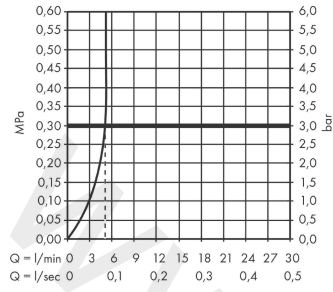

Metropol

Single lever basin mixer 110 CoolStart with lever handle and push-open waste set DZR

Finish: **Chrome** Article Number: **32594000**

Flowchart