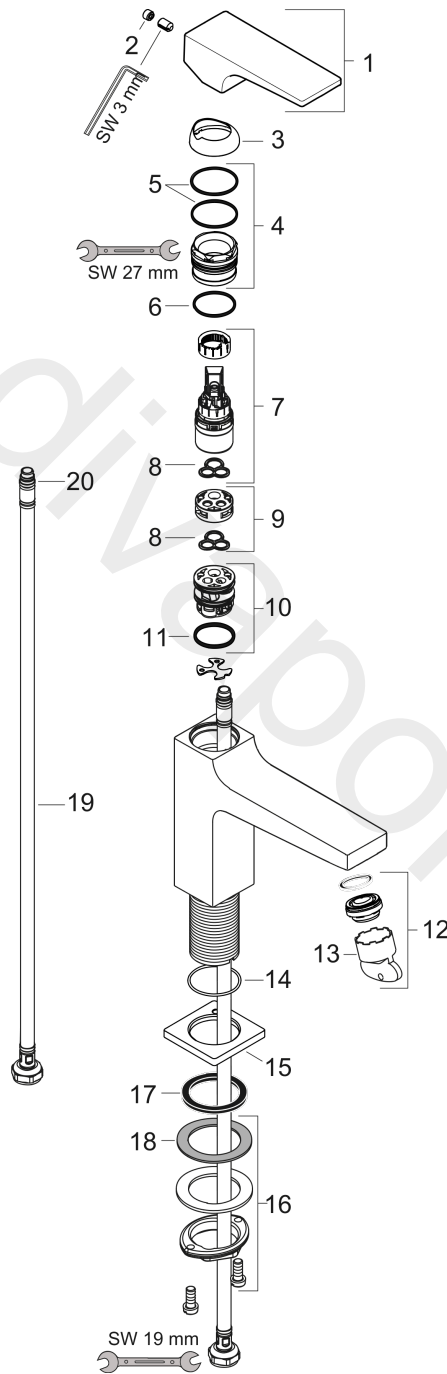

Metropol

Single lever basin mixer 110 CoolStart with lever handle and push-open waste set DZR

Finish: **Chrome** Article Number: **32594000**

Description

product features

- consists of: single lever basin mixer, waste set
- ComfortZone 110
- projection: 135 mm
- spout height: 117 mm
- handle variant: lever handle
- spray type: normal spray
- maximum flow rate at 3 bar: 5 l/min
- ceramic cartridge
- temperature limitation adjustable
- suitable for continuous flow water heaters
- push-open waste set G 1¼
- material waste set: metal
- connection type: G ¾ connections
- connection dimension: DN15
- cold water in basic handle position

Flowchart

Metropol

Single lever basin mixer 110 CoolStart with lever handle and push-open waste set DZR

Finish: **Chrome** Article Number: **32594000**

Exploded Drawing

Year of production: >08/20

Metropol

Single lever basin mixer 110 CoolStart with lever handle and push-open waste set DZR

Finish: **Chrome** Article Number: **32594000**

Spare part list

Year of production: >08/20

Pos.	Description	Article Number	Price	PU
1	handle	93025000	£ 64,00	1
2	screw cover	95704000	£ 3,30	1
3	flange	92625000	£ 35,00	1
4	nut	92689000	£ 25,00	1
5	O-ring 27x1,5	92527000	£ 13,30	1
6	O-ring 25x1,5	98146000	£ 3,30	1
7	cartridge, assy	97685000	£ 64,00	1
8	seal	98865000	£ 35,00	1
9	adapter for cartridge	92628000	£ 20,50	1
10	adapter for cartridge	95975000	£ 9,00	1
11	O-ring 23x2	98398000	£ 3,30	1
12	aerator M24x1 (5 l/min)	92996000	£ 35,00	1
13	service tool	95661000	£ 6,10	1
14	O-ring 32x1,5	92936000	£ 3,30	1
15	escutcheon	93048000	£ 43,00	1
16	fixing set (Ø 32)	13961000	£ 25,00	1
17	flat seal	98749000	£ 6,10	1
18	lever collar	97548000	£ 3,30	1
19	connection hose 600 mm M8x0,75 G3/8	96556000	£ 25,00	1
20	O-ring 6,6x1,6	93019000	£ 3,30	1
a	push-open waste set	50100000	£ 78,00	1
b	fixation extension 35 mm	13898000	£ 79,00	1