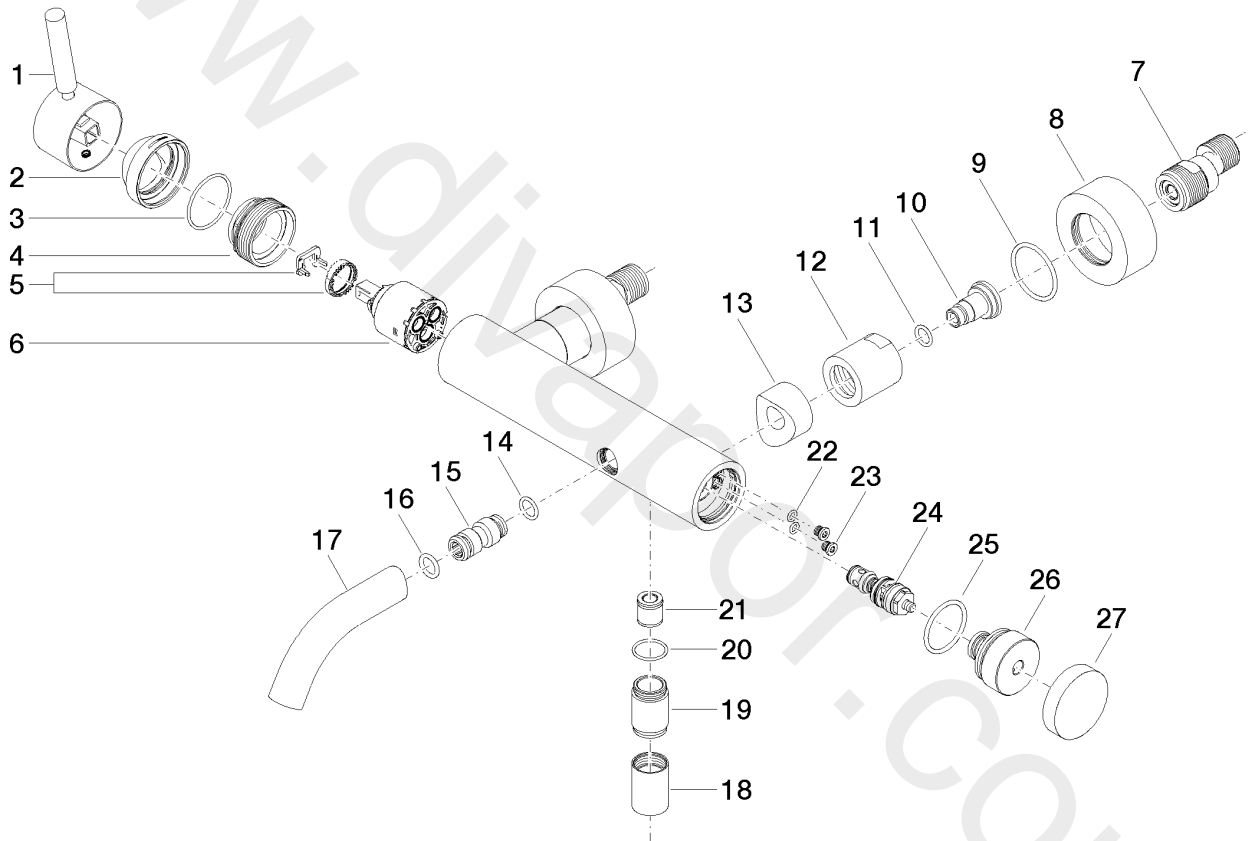

Bathtub - META

Single-lever tub mixer for wall-mounted installation without hand shower set - Chrome

Article number: 33 200 660-00

Bathtub - META

Single-lever tub mixer for wall-mounted installation without hand shower set - Chrome

Article number: 33 200 660-00

Spare parts list

Position	Number of units	Item Number	Spare part	Lead time
1	1	90 20 66 007 00-00	handle	10
2	1	09 28 30 032-00	cover	10
3	1	09 14 10 102 90	seal	2
4	1	09 24 04 296 90	nut	2
5	1	04 28 10 148 00 90	accessories	2
6	1	90 15 05 064 00 90	cartridge	2
7	2	04 11 04 030 00 90	connection	2
8	2	09 27 62 004-00	rosette	10
9	2	09 14 10 119 90	seal	2
10	2	09 29 05 005 20-00	nipple	10
11	2	09 14 10 008 90	seal	2
12	2	09 23 10 048-00	nut	10
13	2	09 18 40 059-00	sleeve	10
14	1	09 14 10 003 90	seal	2
15	1	09 24 04 043 90	nipple	2
16	1	09 14 10 011 90	seal	2
17	1	90 11 06 213 00-00	spout	10
18	1	09 21 02 069-00	cover	10
19	1	09 24 03 115 20-00	nipple	10
20	1	09 14 10 032 90	seal	2
21	1	09 23 01 141 90	back-flow preventer	2
22	2	09 14 10 001 90	seal	2
23	2	09 30 30 113 20 90	screw	2
24	1	90 31 09 032 00-00	diverter	10
25	1	09 14 10 101 90	seal	2
26	1	09 21 10 035 20-00	nipple	10
27	1	09 20 62 031-00	handle	10