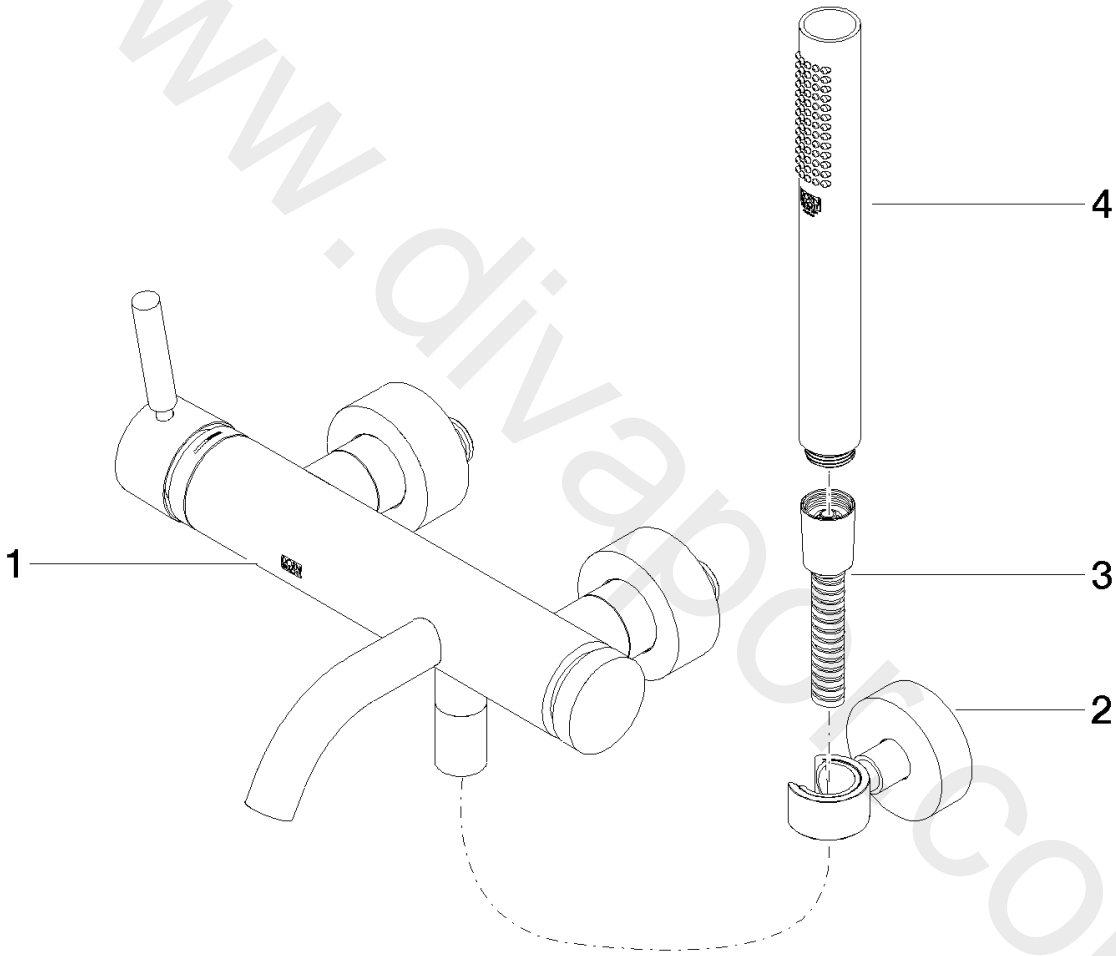

Bath - META

Single-lever bath mixer for wall mounting with hand shower set - Brushed Platinum

Article number: 33 233 660-06

Bath - META

Single-lever bath mixer for wall mounting with hand shower set - Brushed Platinum

Article number: 33 233 660-06

Spare parts list

Position	Quantity used	Item Number	Spare part	Delivery time
1	1	33 200 660-06	Single-lever bath mixer for wall mounting without shower set - Brushed Platinum	10
2	1	28 050 920-06	holder	Not available anymore
3	1	90 30 02 072 00-06	Metal shower hose 1/2" x 3/8" x 1250 mm - Brushed Platinum	10
4	1	90 12 11 140 30-06	shower	10