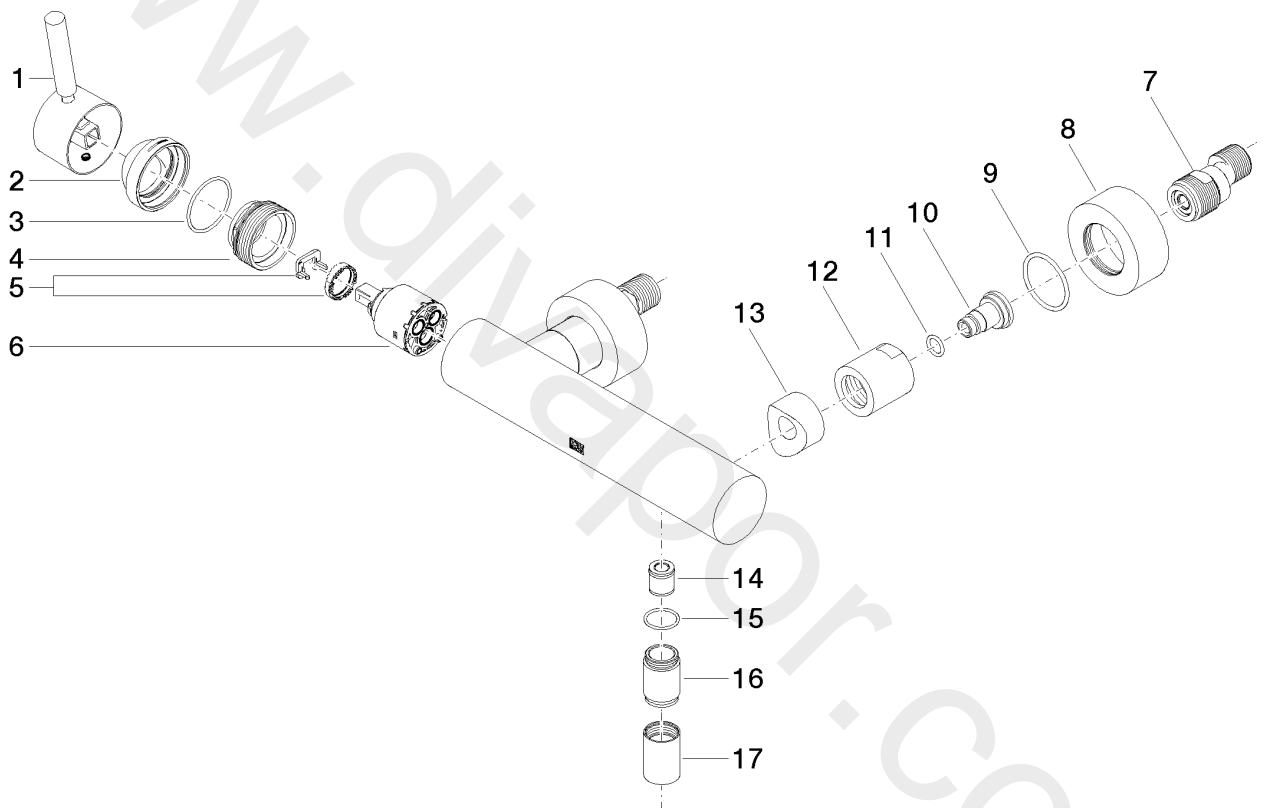

Shower - META

Single-lever shower mixer for wall mounting - Brushed Platinum

Article number: 33 300 660-06

Shower - META

Single-lever shower mixer for wall mounting - Brushed Platinum

Article number: 33 300 660-06

Spare parts list

Position	Quantity used	Item Number	Spare part	Delivery time
1	1	90 20 66 007 00-06	handle	10
2	1	09 28 30 032-06	cover	10
3	1	09 14 10 102 90	seal	2
4	1	09 24 04 296 90	nut	2
5	1	04 28 10 148 00 90	accessories	2
6	1	90 15 05 064 00 90	cartridge	2
7	2	04 11 04 030 00 90	connection	2
8	2	09 27 62 004-06	rosette	10
9	2	09 14 10 119 90	seal	2
10	2	09 29 05 005 20-06	nipple	10
11	2	09 14 10 008 90	seal	2
12	2	09 23 10 048-06	nut	10
13	2	09 18 40 059-06	sleeve	10
14	1	09 23 01 141 90	back-flow preventer	2
15	1	09 14 10 032 90	seal	2
16	1	09 24 03 115 20-06	nipple	10
17	1	09 21 02 069-06	cover	10