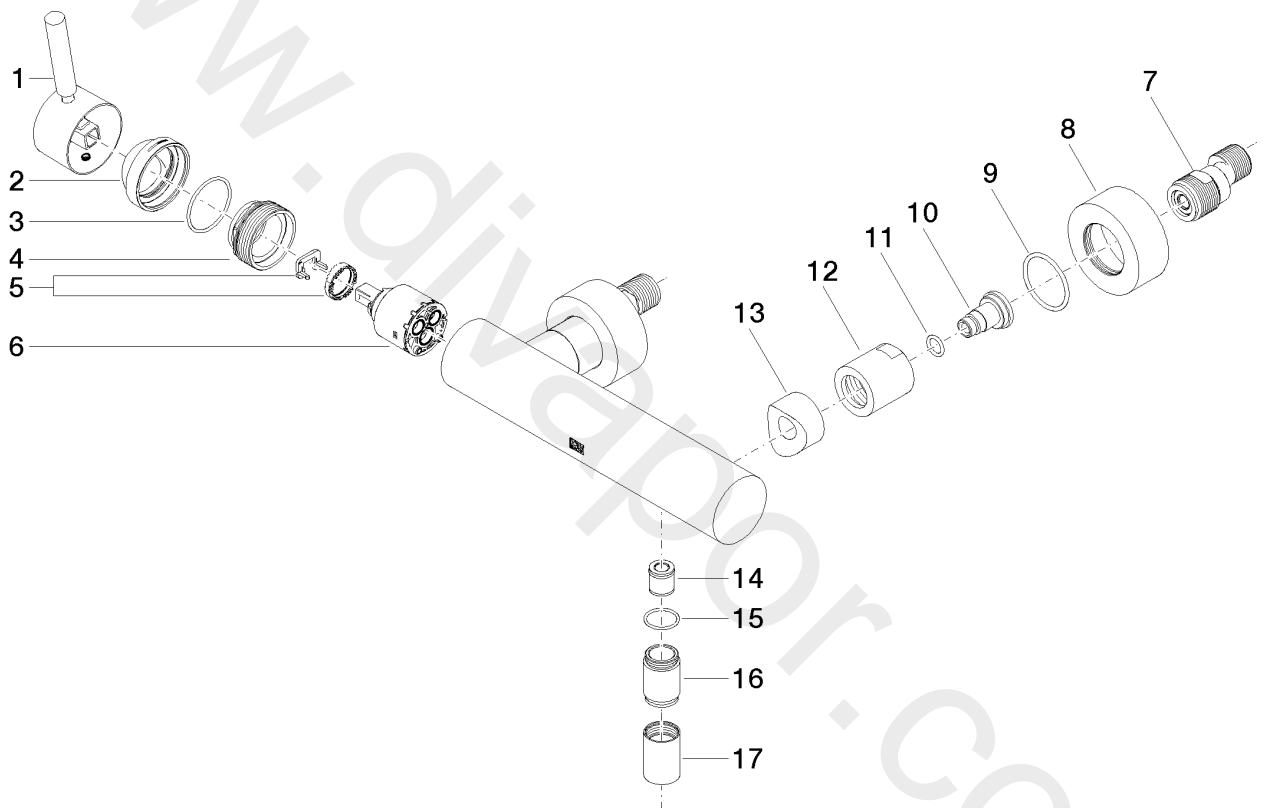

Shower - META

Single-lever shower mixer for wall mounting - Matte Black

Article number: 33 300 660-33

Shower - META

Single-lever shower mixer for wall mounting - Matte Black

Article number: 33 300 660-33

Spare parts list

Position	Quantity used	Item Number	Spare part	Delivery time
1	1	90 20 66 007 00-33	handle	30
2	1	09 28 30 032-33	cover	30
3	1	09 14 10 102 90	seal	2
4	1	09 24 04 296 90	nut	2
5	1	04 28 10 148 00 90	accessories	2
6	1	90 15 05 064 00 90	cartridge	2
7	2	04 11 04 030 00 90	connection	2
8	2	09 27 62 004-33	rosette	30
9	2	09 14 10 119 90	seal	2
10	2	09 29 05 005 20-33	nipple	30
11	2	09 14 10 008 90	seal	2
12	2	09 23 10 048-33	nut	30
13	2	09 18 40 059-33	sleeve	30
14	1	09 23 01 141 90	back-flow preventer	2
15	1	09 14 10 032 90	seal	2
16	1	09 24 03 115 20-33	nipple	30
17	1	09 21 02 069-33	cover	30