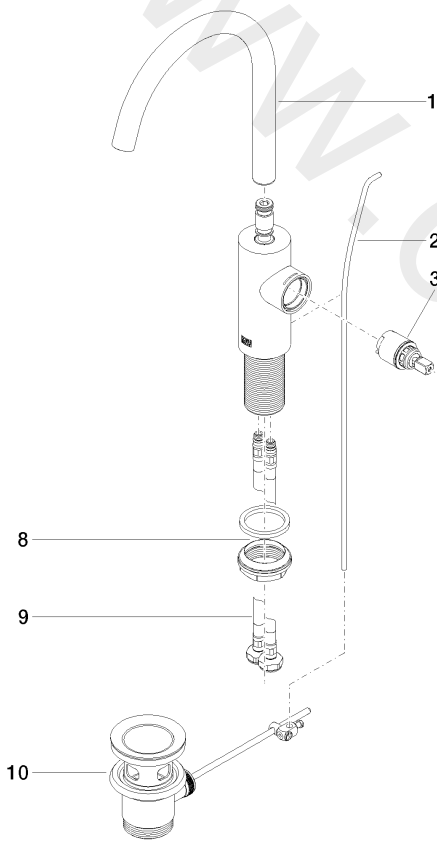

Washbasin - META

Single-lever basin mixer with pop-up waste - Brushed Platinum

Article number: 33 500 661-06

Date of manufacture from 1/23/2020

Washbasin - META

Single-lever basin mixer with pop-up waste - Brushed Platinum

Article number: 33 500 661-06

Date of manufacture from 1/23/2020

Spare parts list

Position	Quantity used	Item Number	Spare part	Delivery time
1	1	90 28 22 320 00-06	spout	10
2	1	09 31 09 110-06	pull-rod	10
3	1	90 15 05 044 00 90	cartridge	2
4	1	09 24 04 266 90	nut	2
5	1	09 14 10 091 90	seal	2
6	1	09 28 30 021-06	cover	10
7	1	90 20 66 003 00-06	handle	10
8	1	04 23 10 044 07 90	fixing set	2
9	1	04 30 04 100 00 90	hose	2
10	1	04 11 01 001 00-06	pop-up waste	2