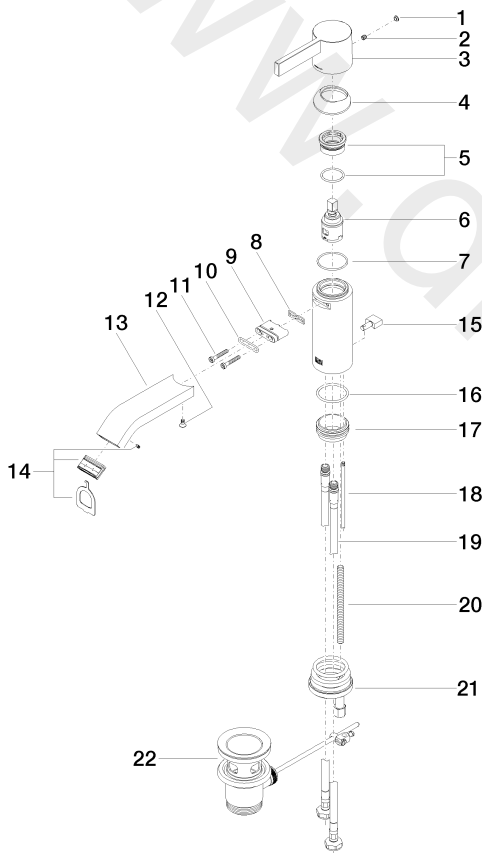

Washbasin - IMO

Single-lever basin mixer with pop-up waste - Platinum

Article number: 33 500 670-08

Date of manufacture from 5/10/2021

Washbasin - IMO

Single-lever basin mixer with pop-up waste - Platinum

Article number: 33 500 670-08

Date of manufacture from 5/10/2021

Spare parts list

| Position | Quantity used | Item Number | Spare part | Delivery time |
|----------|---------------|--------------------|--------------|---------------|
| 1 | 1 | 90 31 20 087 00-08 | plug | 20 |
| 2 | 1 | 09 31 11 030 90 | pin | 2 |
| 3 | 1 | 09 20 67 003-08 | handle | 20 |
| 4 | 1 | 09 28 30 019-08 | cover | 20 |
| 5 | 1 | 90 23 10 066 00 90 | nut | 2 |
| 6 | 1 | 90 15 05 042 00 90 | cartridge | 2 |
| 7 | 1 | 09 14 10 102 90 | seal | 2 |
| 8 | 1 | 09 14 03 131 90 | seal | 2 |
| 9 | 1 | 09 11 03 061 90 | connection | 2 |
| 10 | 1 | 09 14 10 053 90 | seal | 2 |
| 11 | 2 | 09 30 30 084 90 | screw | 2 |
| 12 | 1 | 09 30 30 116 90 | screw | 2 |
| 13 | 1 | 09 28 22 239-08 | spout | 20 |
| 14 | 1 | 90 29 03 045 00 90 | aerator | 2 |
| 15 | 1 | 09 20 67 002-08 | handle | 20 |
| 16 | 1 | 09 14 10 119 90 | seal | 2 |
| 17 | 1 | 09 28 10 109-07 | ring | 30 |
| 18 | 1 | 09 31 09 080-08 | pull-rod | 20 |
| 19 | 2 | 04 30 04 104 00 90 | hose | 2 |
| 20 | 1 | 09 31 11 012 90 | pin | 2 |
| 21 | 1 | 04 30 11 085 88 90 | fixing set | 2 |
| 22 | 1 | 04 11 01 001 00-08 | pop-up waste | 2 |