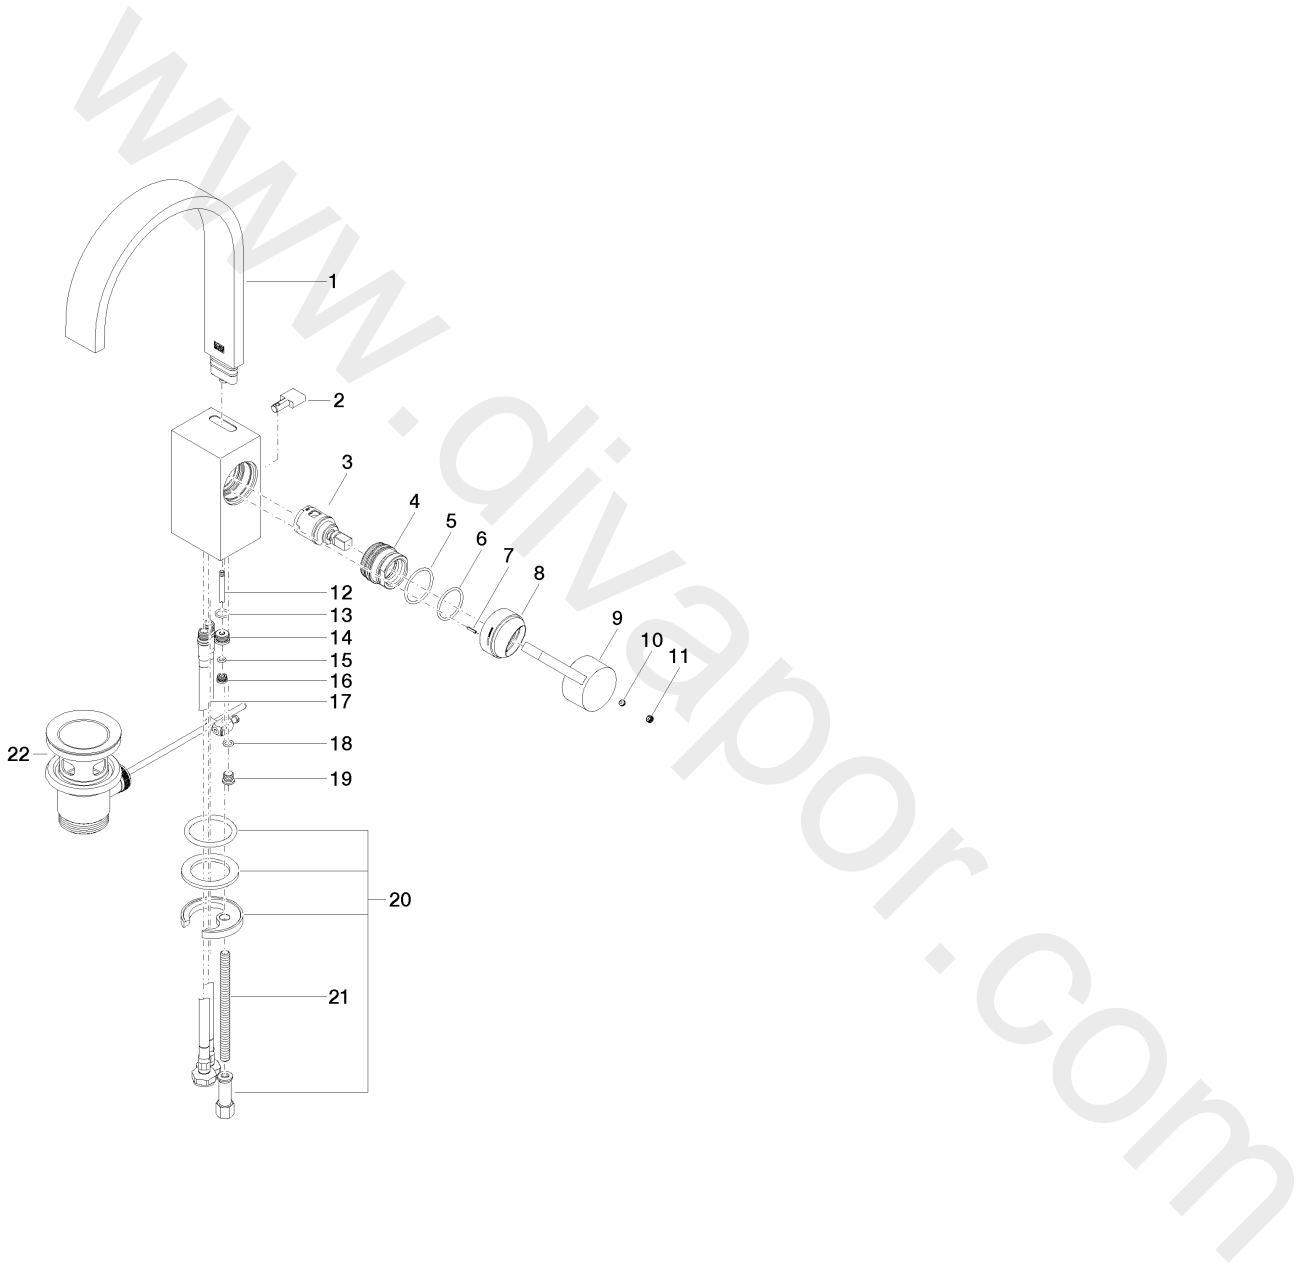

Washbasin - MEM

Single-lever basin mixer with pop-up waste - Brushed Platinum

Article number: 33 500 782-06

Date of manufacture from 5/5/2021

## Washbasin - MEM

Single-lever basin mixer with pop-up waste - Brushed Platinum

Article number: 33 500 782-06

Date of manufacture from 5/5/2021