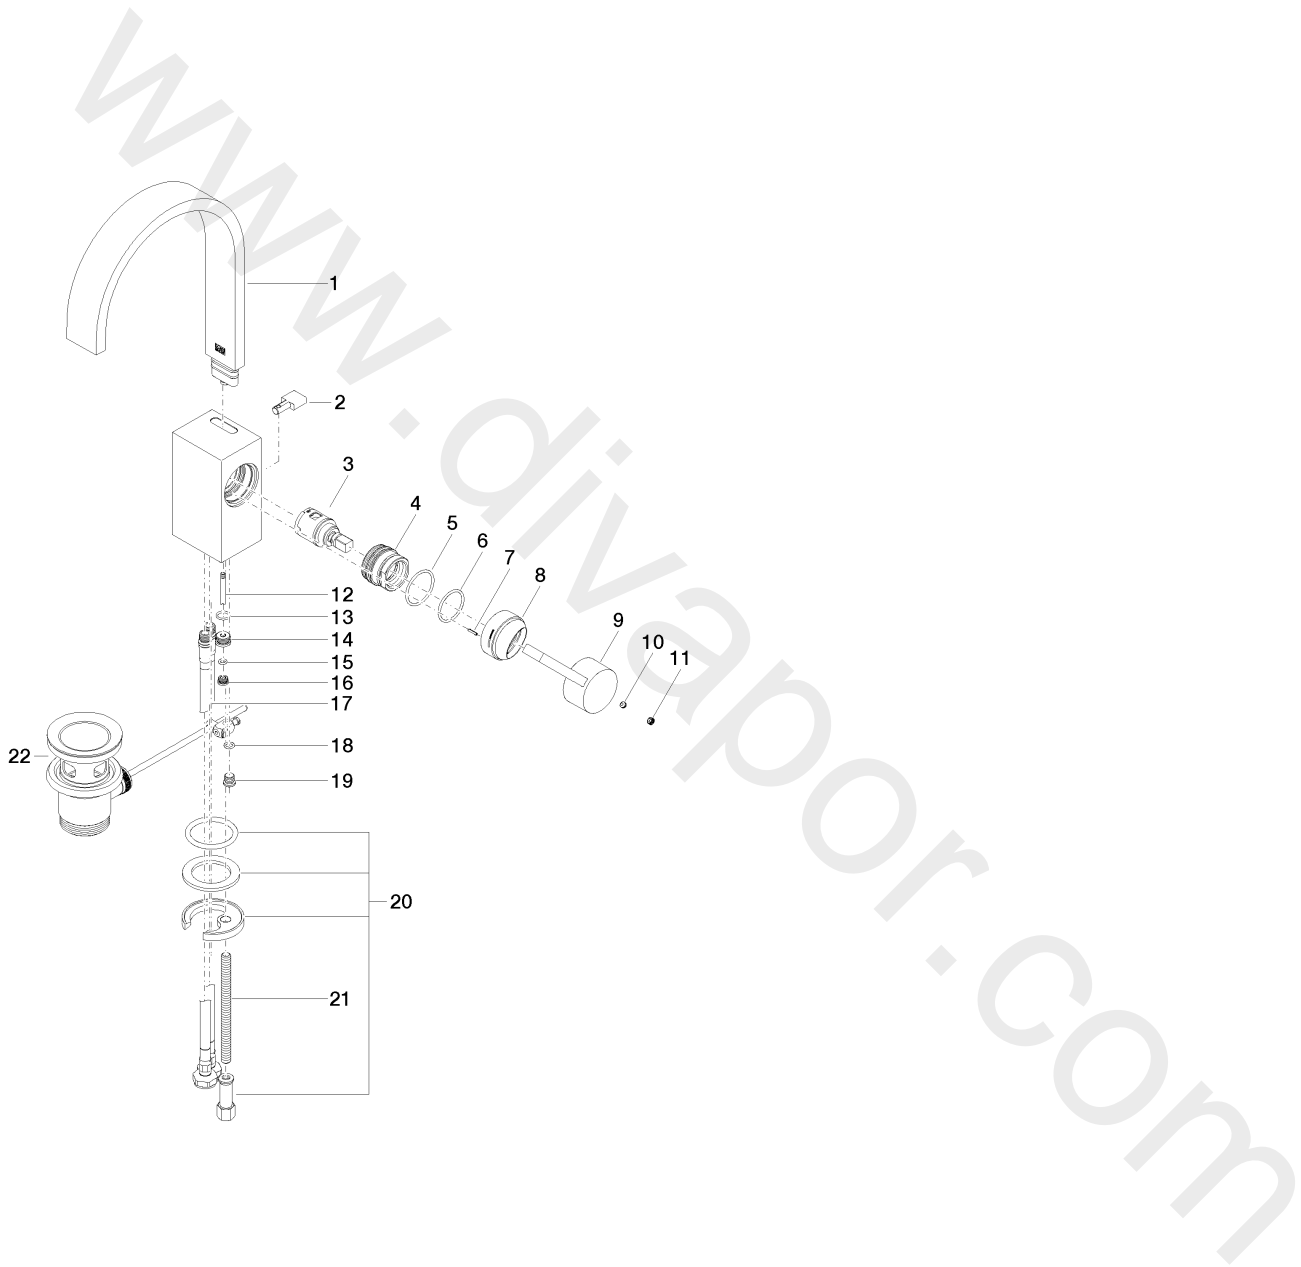

Washbasin - MEM

Single-lever basin mixer with pop-up waste - Platinum

Article number: 33 500 782-08

Date of manufacture from 5/5/2021

Washbasin - MEM

Single-lever basin mixer with pop-up waste - Platinum

Article number: 33 500 782-08

Date of manufacture from 5/5/2021

Spare parts list

Position	Quantity used	Item Number	Spare part	Delivery time
1	1	90 28 22 153 01-08	spout	20
2	1	09 20 78 032-08	handle	20
3	1	90 15 05 042 00 90	cartridge	2
4	1	09 24 04 288 90	nut	2
5	1	09 14 10 137 90	seal	2
6	1	09 14 10 063 90	seal	2
7	1	09 31 11 152 90	pin	2
8	1	09 28 30 028-08	cover	20
9	1	09 20 78 057-08	handle	20
10	1	09 31 11 063 90	pin	2
11	1	09 31 20 109 90	plug	2
12	1	09 31 09 080-08	pull-rod	20
13	1	09 14 10 042 90	seal	2
14	1	09 24 04 289-08	nipple	20
15	1	09 14 10 166 90	seal	2
16	1	09 24 04 290 90	nipple	2
17	2	04 30 04 104 00 90	hose	2
18	1	09 14 10 132 90	seal	2
19	1	09 31 20 027 10-00	plug	10
20	1	04 30 11 038 75 90	fixing set	2
21	1	09 31 11 012 90	pin	2
22	1	04 11 01 001 00-08	pop-up waste	2