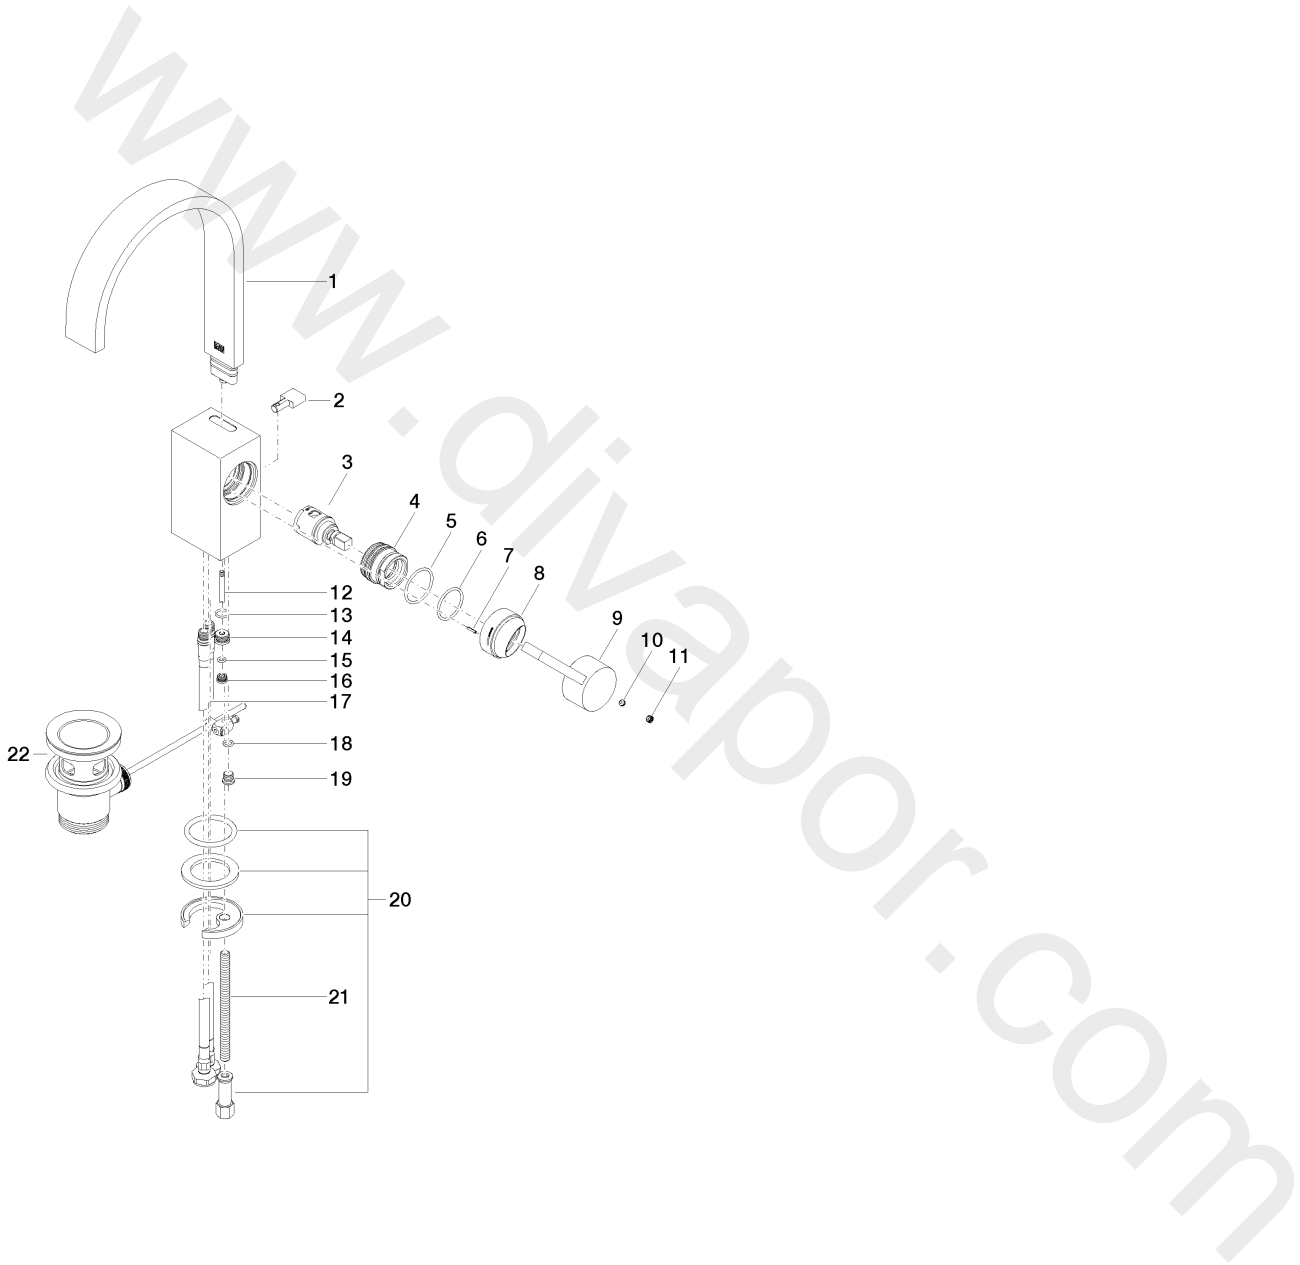

Washbasin - MEM

Single-lever basin mixer with pop-up waste - Brushed Dark Platinum

Article number: 33 500 782-99

Date of manufacture from 5/5/2021

Washbasin - MEM

Single-lever basin mixer with pop-up waste - Brushed Dark Platinum

Article number: 33 500 782-99

Date of manufacture from 5/5/2021

Spare parts list

Position	Quantity used	Item Number	Spare part	Delivery time
1	1	90 28 22 153 01-99	spout	30
2	1	09 20 78 032-99	handle	30
3	1	90 15 05 042 00 90	cartridge	2
4	1	09 24 04 288 90	nut	2
5	1	09 14 10 137 90	seal	2
6	1	09 14 10 063 90	seal	2
7	1	09 31 11 152 90	pin	2
8	1	09 28 30 028-99	cover	30
9	1	09 20 78 057-99	handle	30
10	1	09 31 11 063 90	pin	2
11	1	09 31 20 109 90	plug	2
12	1	09 31 09 080-99	pull-rod	30
13	1	09 14 10 042 90	seal	2
14	1	09 24 04 289-99	nipple	30
15	1	09 14 10 166 90	seal	2
16	1	09 24 04 290 90	nipple	2
17	2	04 30 04 104 00 90	hose	2
18	1	09 14 10 132 90	seal	2
19	1	09 31 20 027 10-00	plug	10
20	1	04 30 11 038 75 90	fixing set	2
21	1	09 31 11 012 90	pin	2
22	1	04 11 01 001 00-99	pop-up waste	30