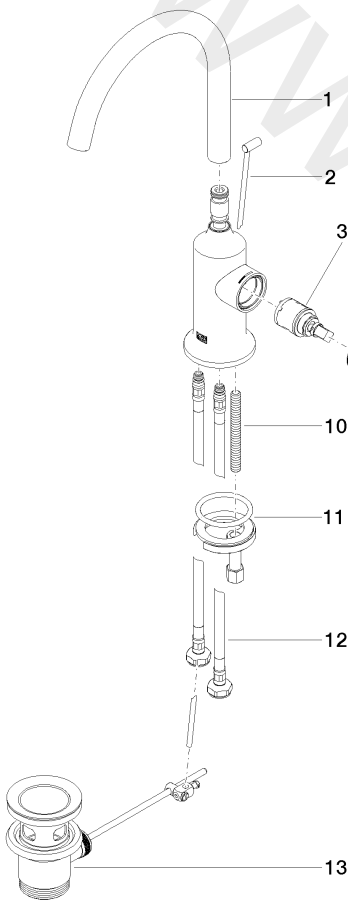

Washbasin - VAIA

Single-lever basin mixer with pop-up waste - Brushed Platinum

Article number: 33 500 809-06

Date of manufacture from 3/13/2017

Washbasin - VAIA

Single-lever basin mixer with pop-up waste - Brushed Platinum

Article number: 33 500 809-06

Date of manufacture from 3/13/2017

Spare parts list

Position	Quantity used	Item Number	Spare part	Delivery time
1	1	90 28 22 311 00-06	spout	10
2	1	04 20 89 035 80-06	pull-rod	10
3	1	90 15 05 042 00 90	cartridge	2
4	1	09 24 04 266 90	nut	2
5	1	09 14 10 091 90	seal	2
6	1	09 28 30 021-06	cover	10
7	1	09 20 80 020-06	handle	10
8	1	09 31 11 030 90	pin	2
9	1	90 31 20 087 00-06	plug	10
10	1	09 31 11 011 90	pin	2
11	1	04 30 11 038 00 90	fixing set	2
12	2	04 30 04 100 00 90	hose	2
13	1	04 11 01 001 00-06	pop-up waste	2