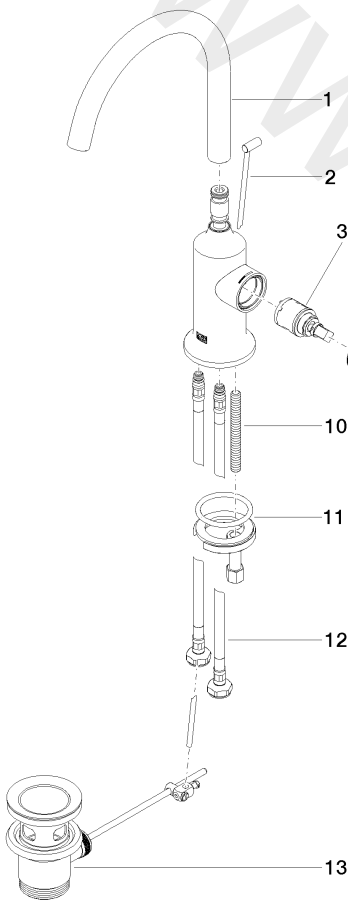

Washbasin - VAIA

Single-lever basin mixer with pop-up waste - Platinum

Article number: 33 500 809-08

Date of manufacture from 3/13/2017

Washbasin - VAIA

Single-lever basin mixer with pop-up waste - Platinum

## Spare parts list

Position	Quantity used	Item Number	Spare part	Delivery time
1	1	90 28 22 311 00-08	spout	20
2	1	04 20 89 035 80-08	pull-rod	20
3	1	90 15 05 042 00 90	cartridge	2
4	1	09 24 04 266 90	nut	2
5	1	09 14 10 091 90	seal	2
6	1	09 28 30 021-08	cover	20
7	1	09 20 80 020-08	handle	20
8	1	09 31 11 030 90	pin	2
9	1	90 31 20 087 00-08	plug	20
10	1	09 31 11 011 90	pin	2
11	1	04 30 11 038 00 90	fixing set	2
12	2	04 30 04 100 00 90	hose	2
13	1	04 11 01 001 00-08	pop-up waste	2