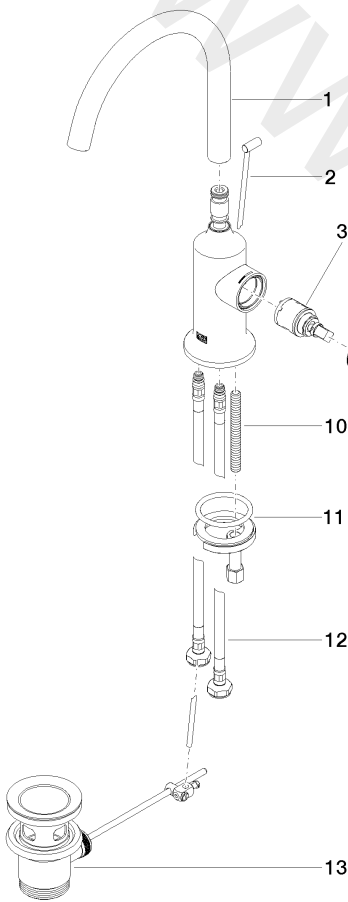

Washbasin - VAIA

Single-lever basin mixer with pop-up waste - Brushed Dark Platinum

Article number: 33 500 809-99

Date of manufacture from 3/13/2017

Washbasin - VAIA

Single-lever basin mixer with pop-up waste - Brushed Dark Platinum

## Spare parts list

Position	Quantity used	Item Number	Spare part	Delivery time
1	1	90 28 22 311 00-99	spout	30
2	1	04 20 89 035 80-99	pull-rod	30
3	1	90 15 05 042 00 90	cartridge	2
4	1	09 24 04 266 90	nut	2
5	1	09 14 10 091 90	seal	2
6	1	09 28 30 021-99	cover	30
7	1	09 20 80 020-99	handle	30
8	1	09 31 11 030 90	pin	2
9	1	90 31 20 087 00-99	plug	30
10	1	09 31 11 011 90	pin	2
11	1	04 30 11 038 00 90	fixing set	2
12	2	04 30 04 100 00 90	hose	2
13	1	04 11 01 001 00-99	pop-up waste	30