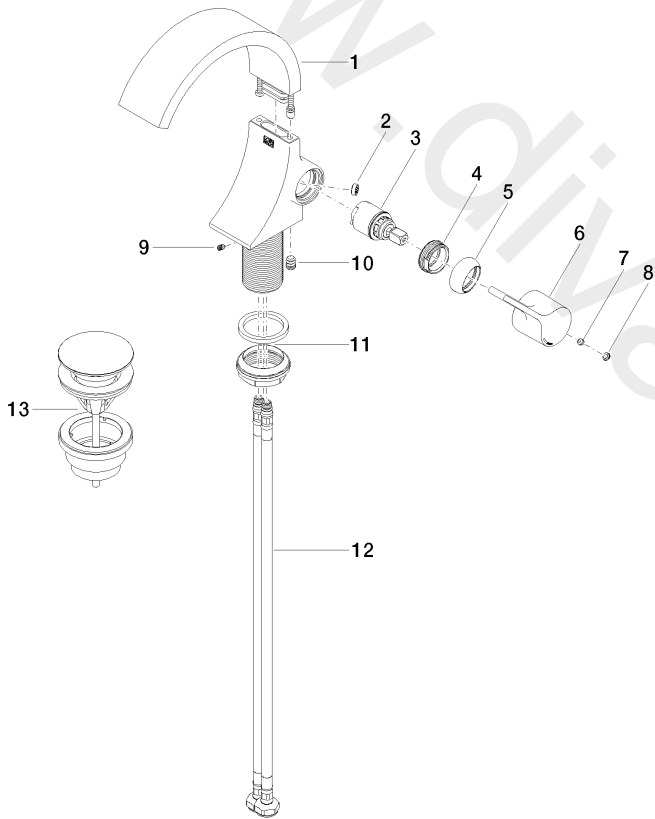

Washbasin - CYO

Single-lever basin mixer with pop-up waste - Brushed Platinum

Article number: 33 500 811-06

Washbasin - CYO

Single-lever basin mixer with pop-up waste - Brushed Platinum

Article number: 33 500 811-06

Spare parts list

Position	Quantity used	Item Number	Spare part	Delivery time
1	1	90 11 70 012 01-06	spout	10
2	1	09 23 01 172 90	flow reducer	2
3	1	90 15 05 044 00 90	cartridge	2
4	1	09 24 04 266 90	nut	2
5	1	09 28 30 021-06	cover	10
6	1	09 20 80 024-06	handle	60
7	1	09 31 11 030 90	pin	2
8	1	90 31 20 087 00-06	plug	10
9	1	09 31 11 008 90	pin	2
10	1	90 31 20 129 00 90	plug	2
11	1	04 23 10 044 07 90	fixing set	2
12	2	04 30 04 100 00 90	hose	2
13	1	10 125 970-06	Basin Waste with push fastening 1 1/4" - Brushed Platinum	2