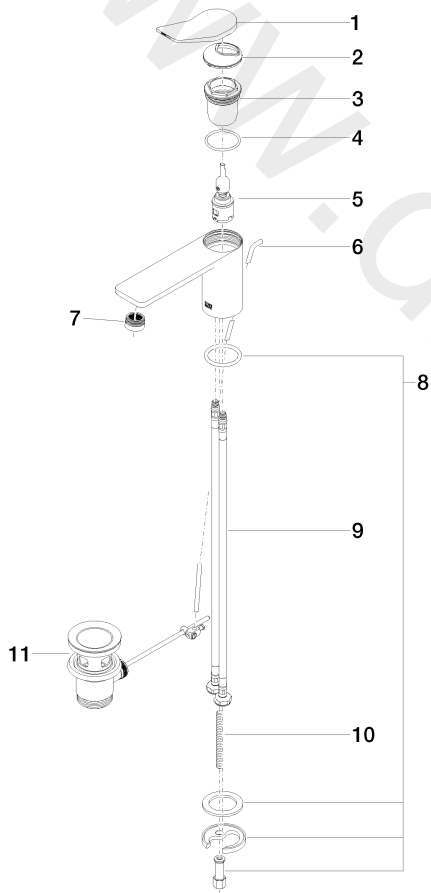

Washbasin - LISSÉ

Single-lever basin mixer with pop-up waste - Brushed Platinum

Article number: 33 500 845-06

Date of manufacture from 5/3/2021

Washbasin - LISSÉ

Single-lever basin mixer with pop-up waste - Brushed Platinum

Article number: 33 500 845-06

Date of manufacture from 5/3/2021

Spare parts list

Position	Quantity used	Item Number	Spare part	Delivery time
1	1	90 20 84 020 00-06	handle	10
2	1	09 28 30 034 90	cover	2
3	1	09 23 10 123 90	nut	2
4	1	09 14 10 038 90	seal	2
5	1	90 15 05 042 01 90	cartridge	2
6	1	09 31 09 120-06	pull-rod	10
7	1	90 23 01 161 01-06	aerator	10
8	1	04 30 11 038 75 90	fixing set	2
9	2	04 30 04 100 00 90	hose	2
10	1	09 31 11 011 90	pin	2
11	1	04 11 01 001 00-06	pop-up waste	2