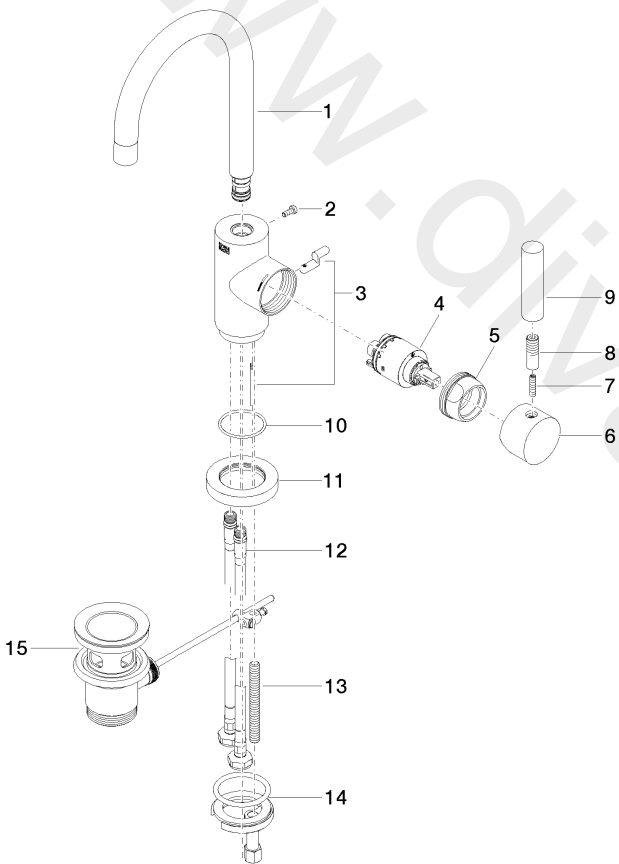

Washbasin - TARA

Single-lever basin mixer with pop-up waste - Matte White

Article number: 33 500 882-10

Washbasin - TARA

Single-lever basin mixer with pop-up waste - Matte White

Article number: 33 500 882-10

Spare parts list

Position	Quantity used	Item Number	Spare part	Delivery time
1	1	90 28 22 371 00-10	spout	40
2	1	09 30 30 054 90	screw	2
3	1	04 20 16 031 80-10	pull-rod	60
4	1	90 15 05 065 00 90	cartridge	2
5	1	09 24 04 107-10	nut	40
6	1	90 20 88 040 00-10	handle	Not available anymore
7	1	09 31 11 010 90	pin	2
8	1	09 24 04 048-10	nipple	40
9	1	11 170 880-10	handle	60
10	1	09 14 10 034 90	seal	2
11	1	09 28 10 055-10	rosette	60
12	2	04 30 04 104 00 90	hose	2
13	1	09 31 11 011 90	pin	2
14	1	04 30 11 038 00 90	fixing set	2
15	1	04 11 01 001 00-10	pop-up waste	40