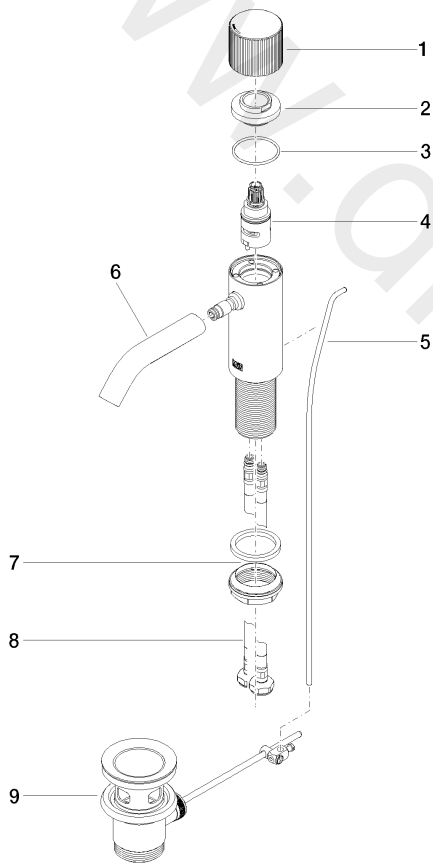

Washbasin - META

META PURE Single-lever basin mixer with pop-up waste - Matte Black

Article number: 33 501 664-33

Washbasin - META

META PURE Single-lever basin mixer with pop-up waste - Matte Black

Article number: 33 501 664-33

Spare parts list

Position	Quantity used	Item Number	Spare part	Delivery time
1	1	09 20 66 019-33	handle	Not available anymore
2	1	09 24 04 340-33	nut	60
3	1	09 14 10 034 90	seal	2
4	1	90 90 03 169 00 90	top	2
5	1	09 31 09 110-33	pull-rod	30
6	1	90 11 06 206 00-33	spout	30
7	1	04 23 10 044 07 90	fixing set	2
8	2	04 30 04 100 00 90	hose	2
9	1	04 11 01 001 00-33	pop-up waste	30