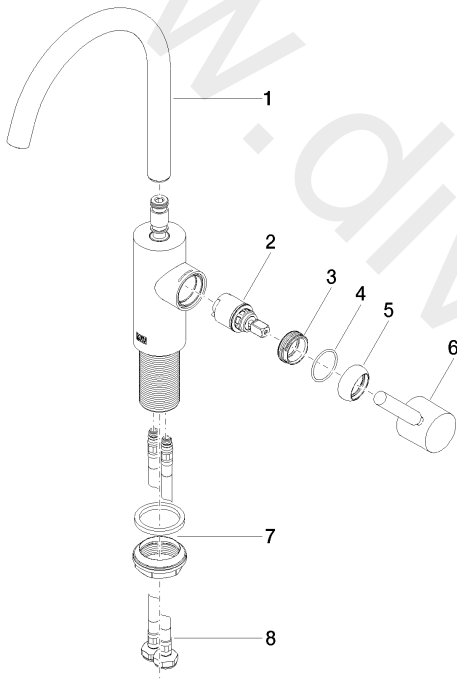

Sink - META

Single-lever lavatory mixer without drain - Chrome

Article number: 33 505 661-00 0010

Date of manufacture from 1/23/2020

Sink - META

Single-lever lavatory mixer without drain - Chrome

Article number: 33 505 661-00 0010

Date of manufacture from 1/23/2020

Spare parts list

Position	Number of units	Item Number	Spare part	Lead time
1	1	90 28 22 320 01-00	spout	10
2	1	90 15 05 044 00 90	cartridge	2
3	1	09 24 04 266 90	nut	2
4	1	09 14 10 091 90	seal	2
5	1	09 28 30 021-00	cover	10
6	1	90 20 66 003 00-00	handle	10
7	1	04 23 10 044 07 90	fixing set	2
8	2	04 30 04 102 00 90	Flexible supply line 3/8" -	2