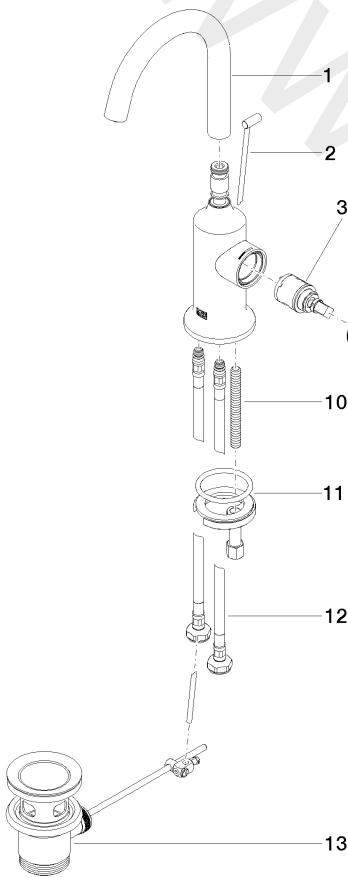

Washbasin - VAIA

Single-lever basin mixer with pop-up waste - Brushed Platinum

Article number: 33 510 809-06

Date of manufacture from 3/13/2017

Washbasin - VAIA

Single-lever basin mixer with pop-up waste - Brushed Platinum

Article number: 33 510 809-06

Date of manufacture from 3/13/2017

Spare parts list

Position	Quantity used	Item Number	Spare part	Delivery time
1	1	90 28 22 312 00-06	spout	10
2	1	04 20 89 035 80-06	pull-rod	10
3	1	90 15 05 042 00 90	cartridge	2
4	1	09 24 04 266 90	nut	2
5	1	09 14 10 091 90	seal	2
6	1	09 28 30 021-06	cover	10
7	1	09 20 80 020-06	handle	10
8	1	09 31 11 030 90	pin	2
9	1	90 31 20 087 00-06	plug	10
10	1	09 31 11 011 90	pin	2
11	1	04 30 11 038 00 90	fixing set	2
12	2	04 30 04 100 00 90	hose	2
13	1	04 11 01 001 00-06	pop-up waste	2