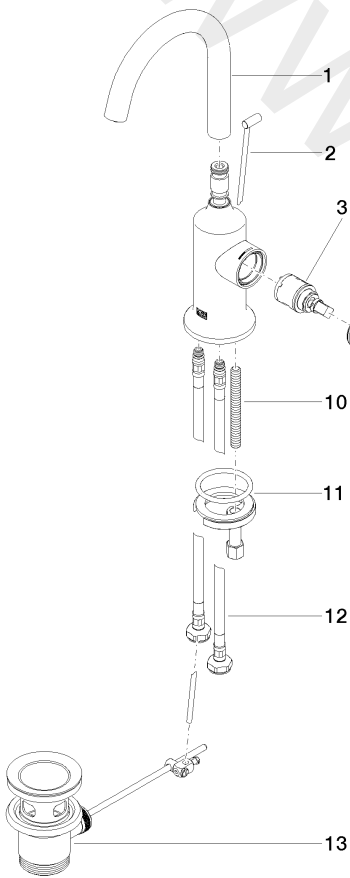

Washbasin - VAIA

Single-lever basin mixer with pop-up waste - Platinum

Article number: 33 510 809-08

Date of manufacture from 3/13/2017

Washbasin - VAIA

Single-lever basin mixer with pop-up waste - Platinum

Article number: 33 510 809-08

Date of manufacture from 3/13/2017

Spare parts list

Position	Quantity used	Item Number	Spare part	Delivery time
1	1	90 28 22 312 00-08	spout	20
2	1	04 20 89 035 80-08	pull-rod	20
3	1	90 15 05 042 00 90	cartridge	2
4	1	09 24 04 266 90	nut	2
5	1	09 14 10 091 90	seal	2
6	1	09 28 30 021-08	cover	20
7	1	09 20 80 020-08	handle	20
8	1	09 31 11 030 90	pin	2
9	1	90 31 20 087 00-08	plug	20
10	1	09 31 11 011 90	pin	2
11	1	04 30 11 038 00 90	fixing set	2
12	2	04 30 04 100 00 90	hose	2
13	1	04 11 01 001 00-08	pop-up waste	2